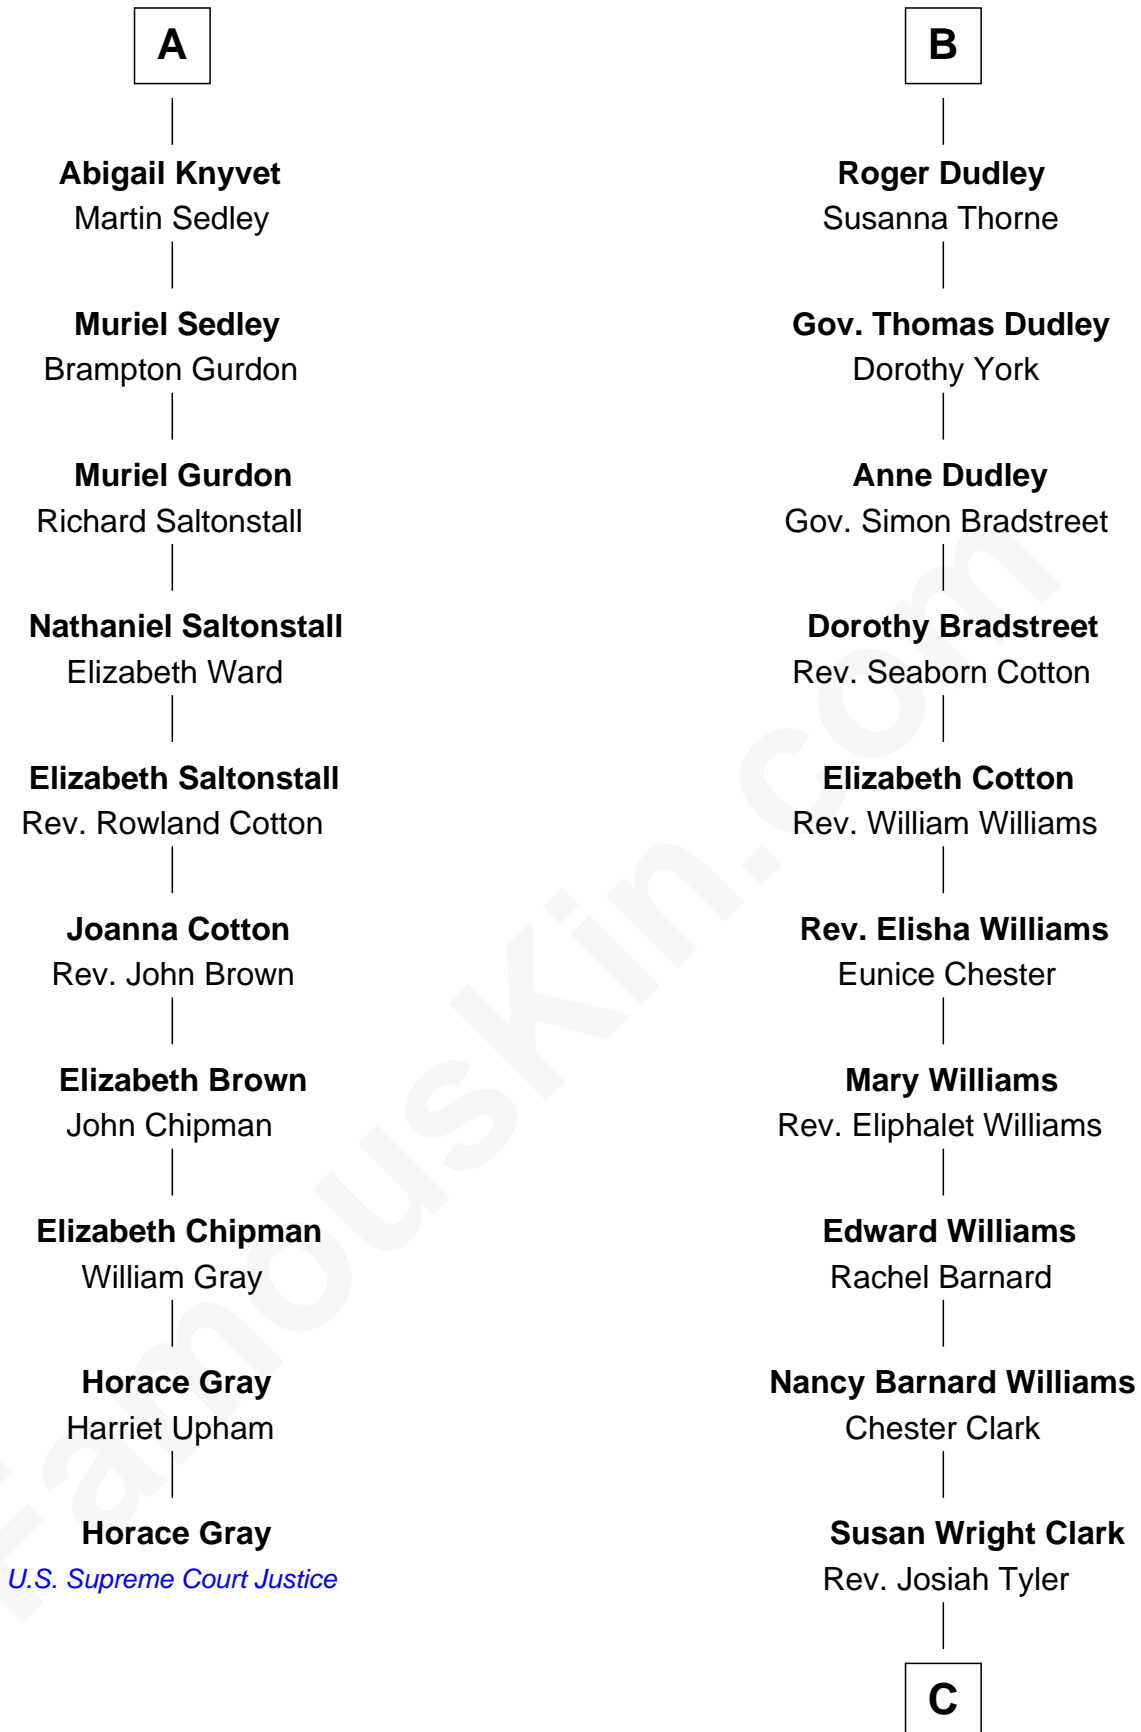

FamousKin.com

Relationship Chart of

Horace Gray

U.S. Supreme Court Justice

16th cousin 5 times removed of

Kate Upton

Sports Illustrated Swimsuit Cover Model

C

William Chester Tyler

Laura Leland Brooks

Margaret Hastings Tyler

Charles Henry Vial

Elizabeth Brooks Vial

Stephen Edward Upton

Jefferson Matthew Upton

Shelley Fawn Davis