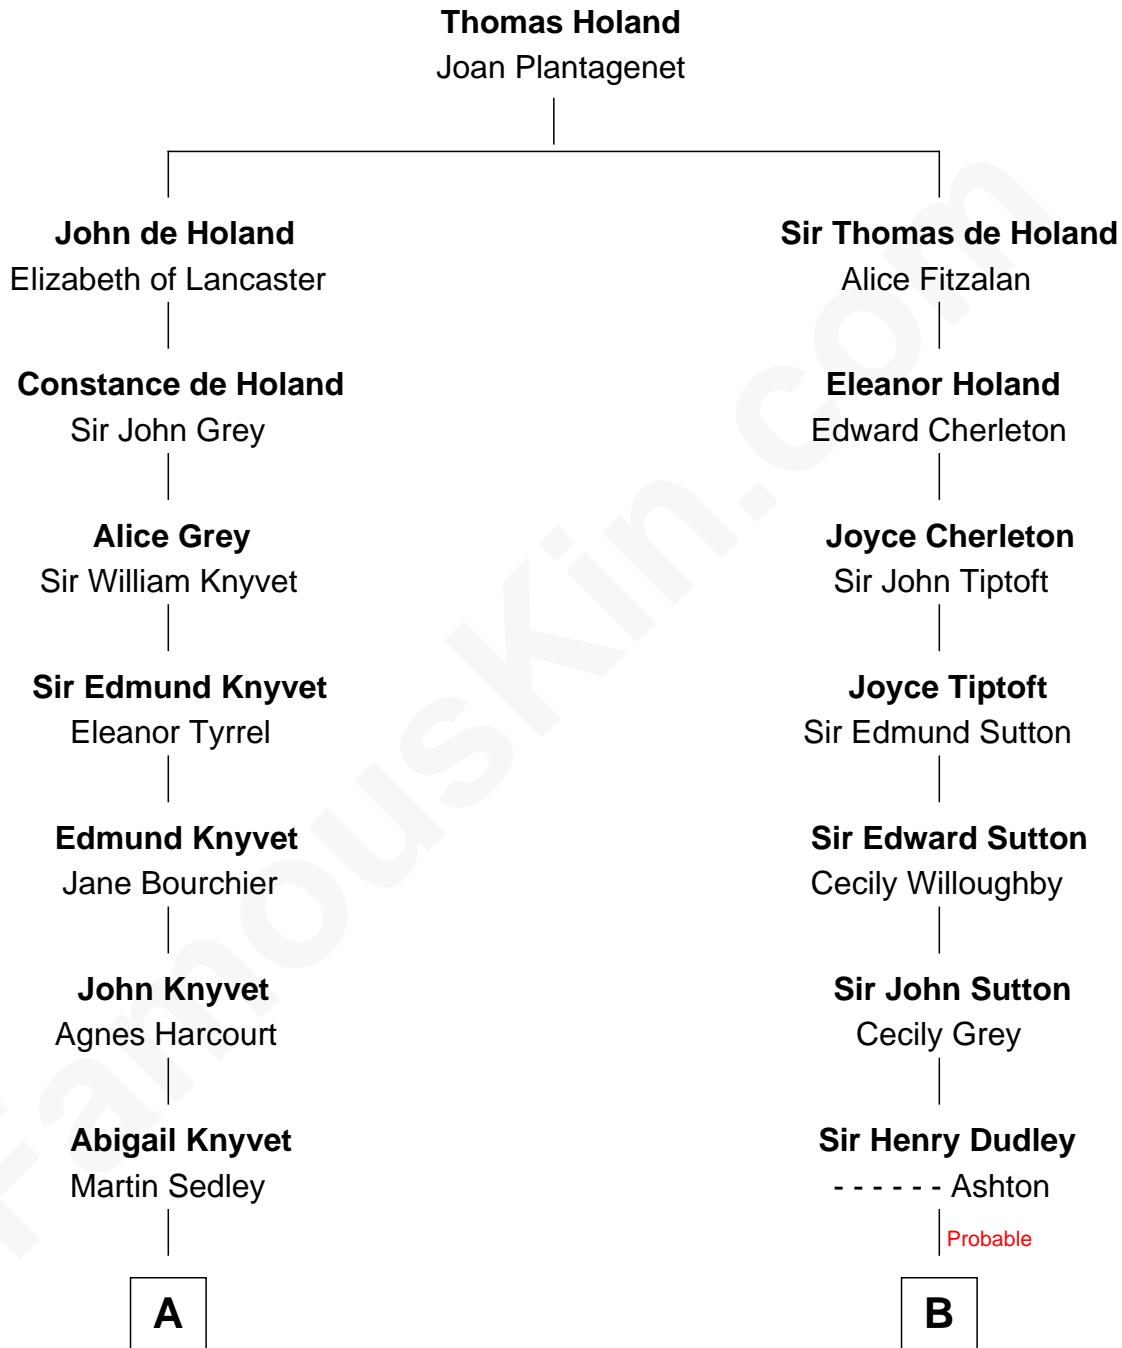

FamousKin.com

Relationship Chart of

Horace Gray

U.S. Supreme Court Justice

15th cousin 6 times removed of

Kate Upton

Sports Illustrated Swimsuit Cover Model

C

William Chester Tyler

Laura Leland Brooks

Margaret Hastings Tyler

Charles Henry Vial

Elizabeth Brooks Vial

Stephen Edward Upton

Jefferson Matthew Upton

Shelley Fawn Davis