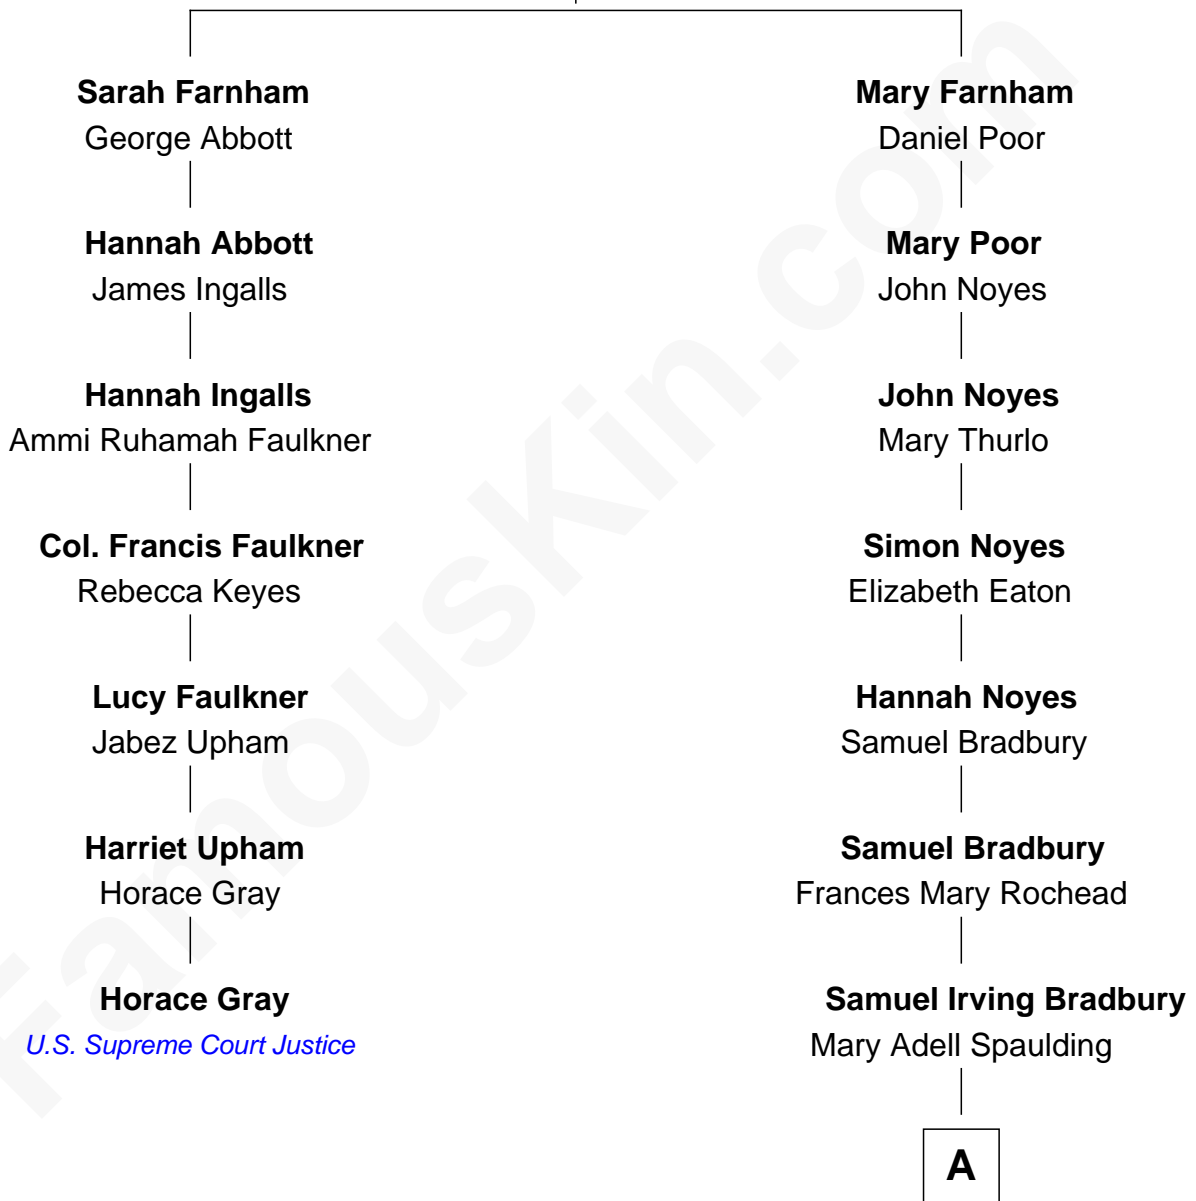

FamousKin.com

Relationship Chart of

Horace Gray

U.S. Supreme Court Justice

6th cousin 3 times removed of

Ray Bradbury

Author of The Martian Chronicles

Ralph Farnham

Alice - - - - -

A

—
Samuel Hinkston Bradbury

Minnie Alice Davis

—
Leonard Spaulding Bradbury

Esther Marie Moberg

—
Ray Bradbury

Author of [The Martian Chronicles](#)