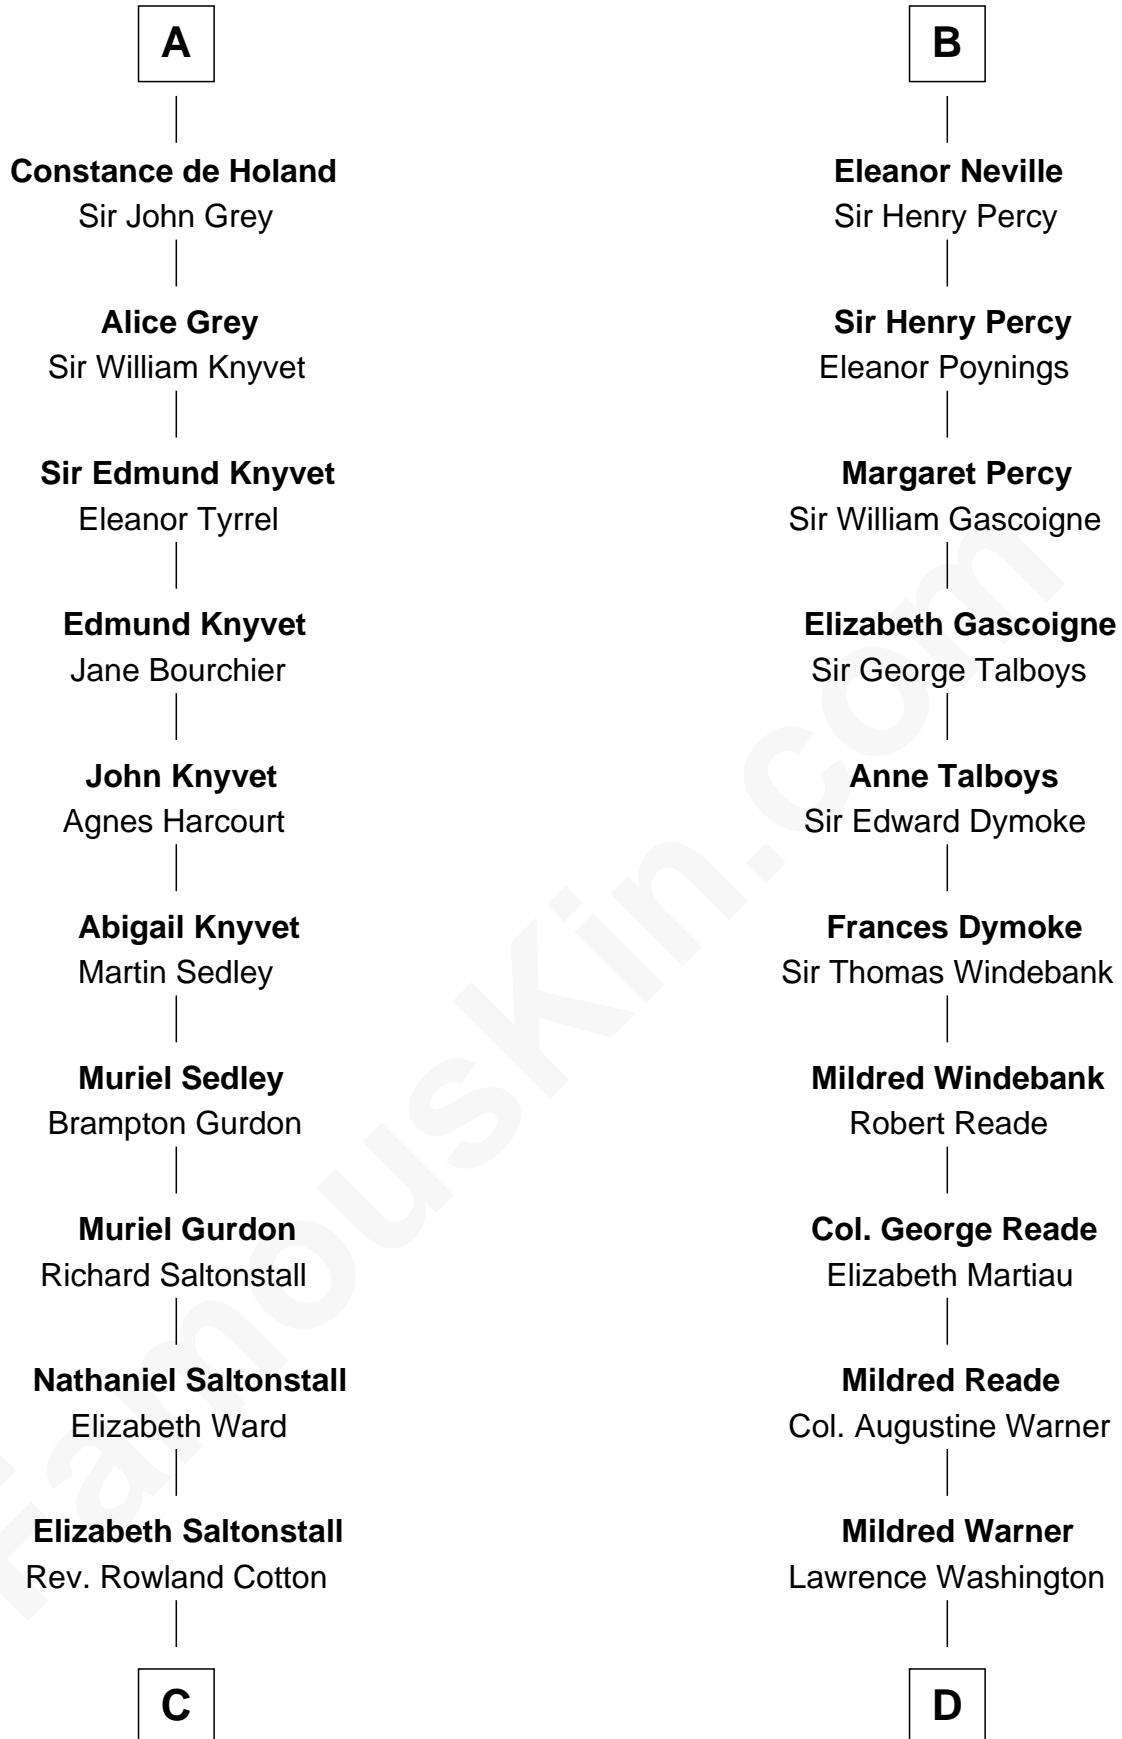

## Relationship Chart of

### Horace Gray

*U.S. Supreme Court Justice*

18th cousin 3 times removed of

### George Washington

*1st U.S. President*

Andrew II, King of Hungary

**C**

**Joanna Cotton**  
Rev. John Brown

**Elizabeth Brown**  
John Chipman

**Elizabeth Chipman**  
William Gray

**Horace Gray**  
Harriet Upham

**Horace Gray**  
*U.S. Supreme Court Justice*

**D**

**Augustine Washington**  
Mary Ball

**George Washington**  
*1st U.S. President*

FamousKin.com