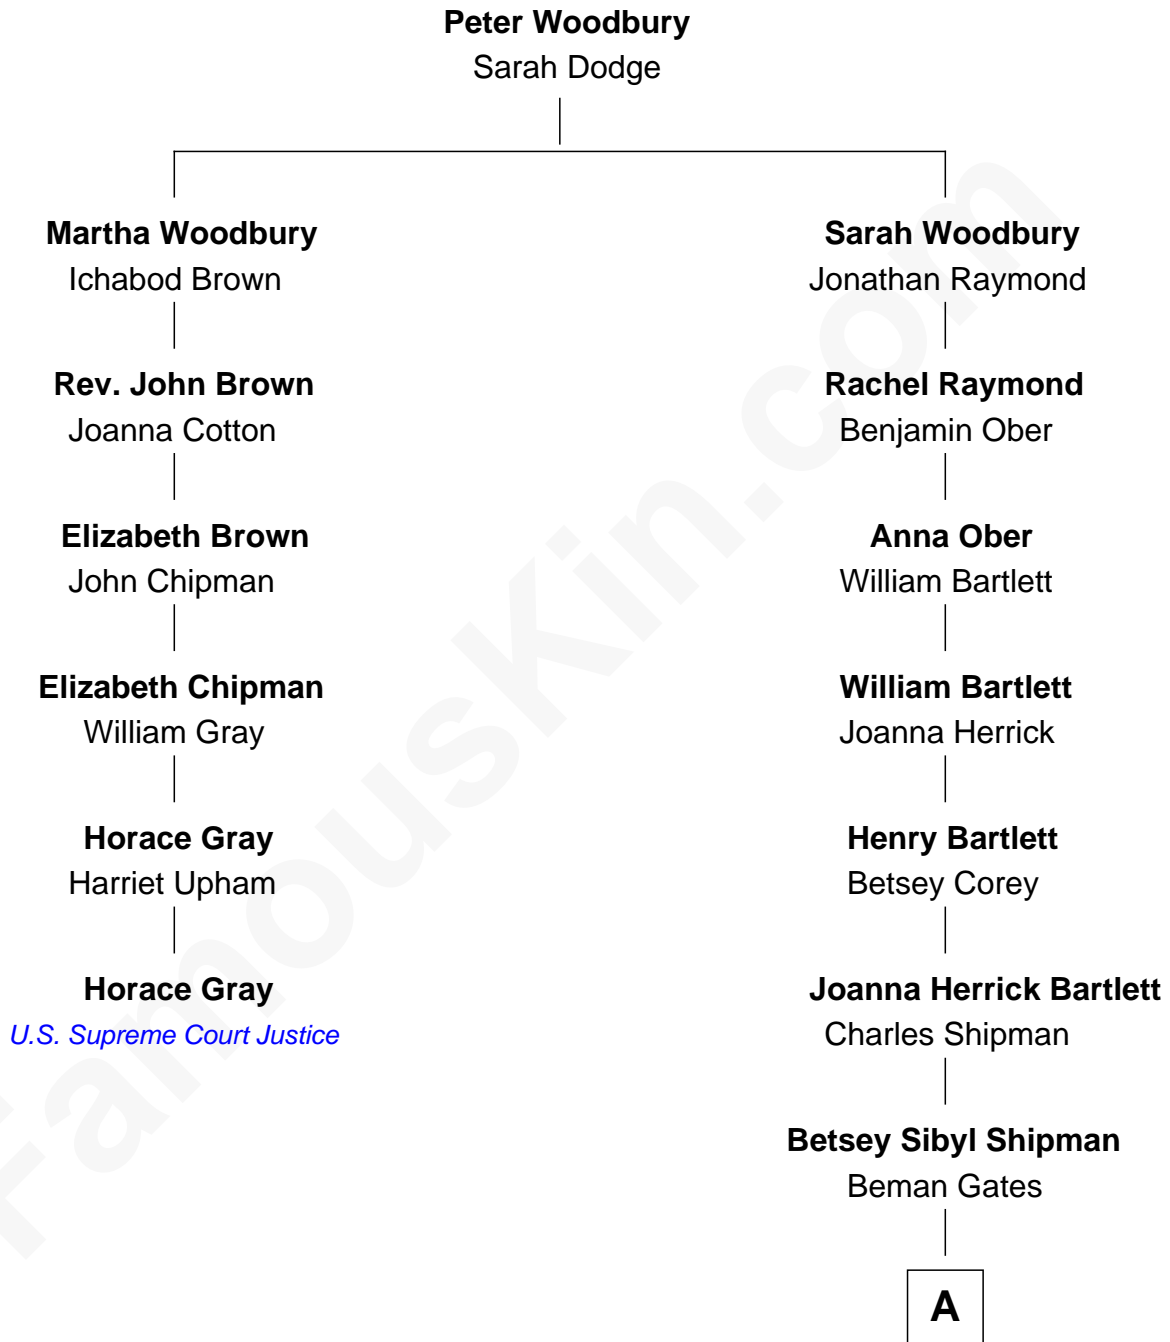

FamousKin.com

Relationship Chart of

Horace Gray

U.S. Supreme Court Justice

5th cousin 3 times removed of

Charles Dawes

30th U.S. Vice-President

A

Mary Beman Gates
Brig. Gen. Rufus R. Dawes

Charles Dawes
30th U.S. Vice-President

FamousKin.com