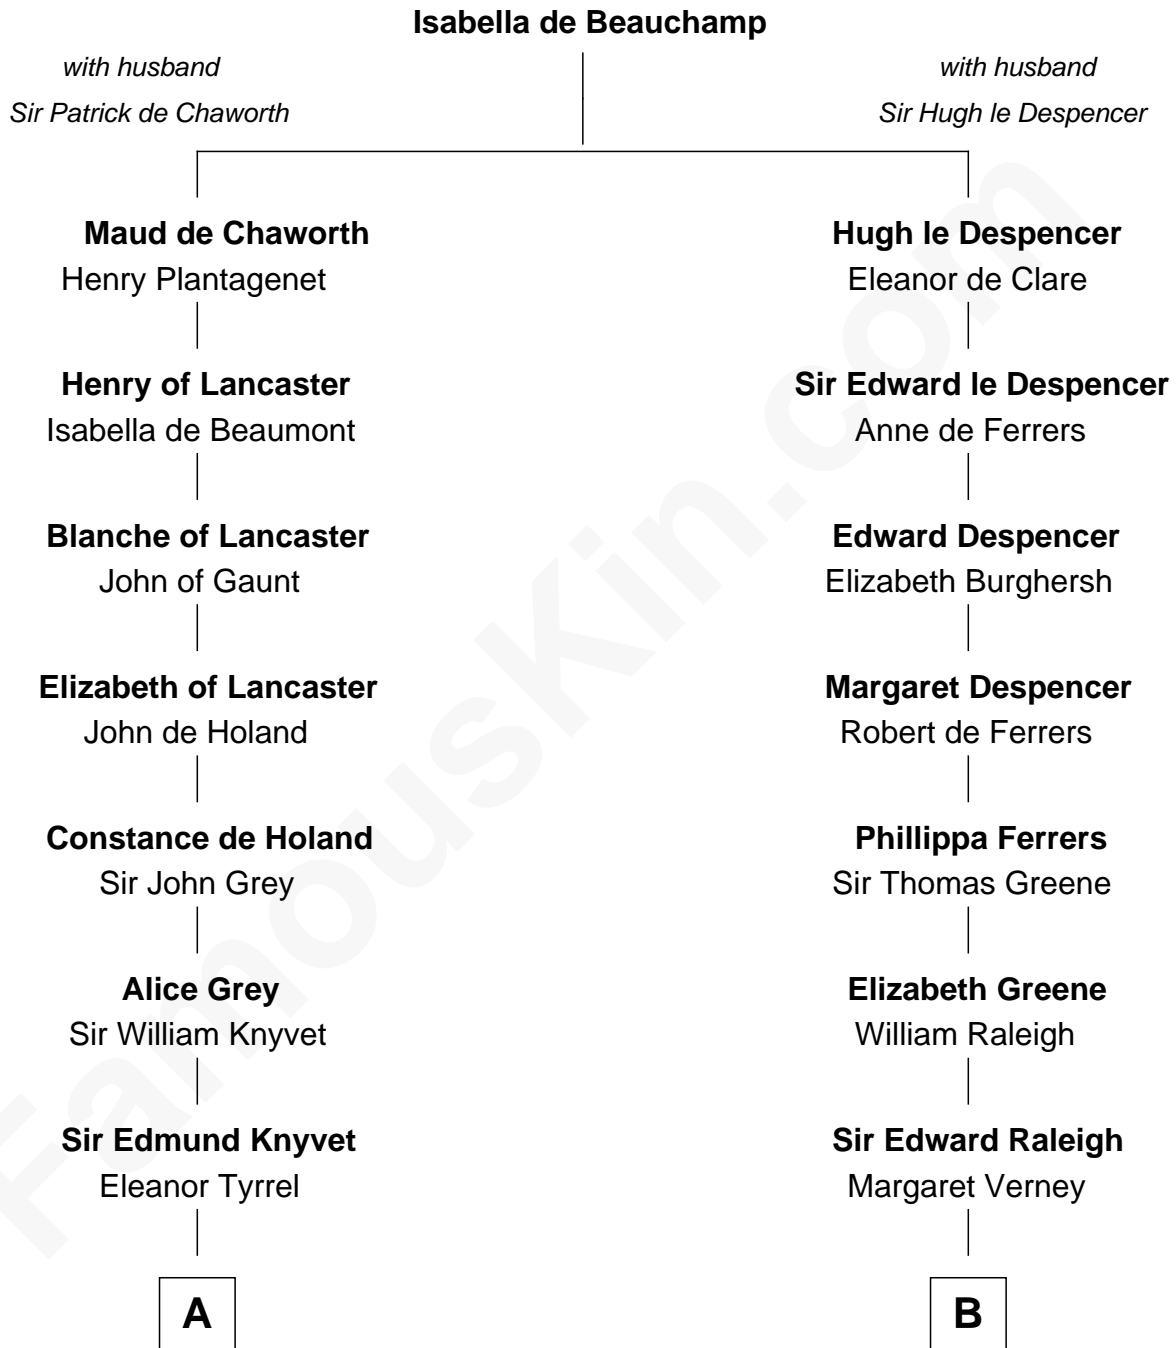

FamousKin.com

Relationship Chart of

Horace Gray

U.S. Supreme Court Justice

18th cousin 1 time removed of

Shanghai Pierce
Texas Cattleman

C

Horace Gray
Harriet Upham

Horace Gray
U.S. Supreme Court Justice

D

Susanna Stoddard
Isaac Pearce

Jonathan D. Pearce
Hanna Phillips Head

Shanghai Pierce
Texas Cattleman

FamousKin.com