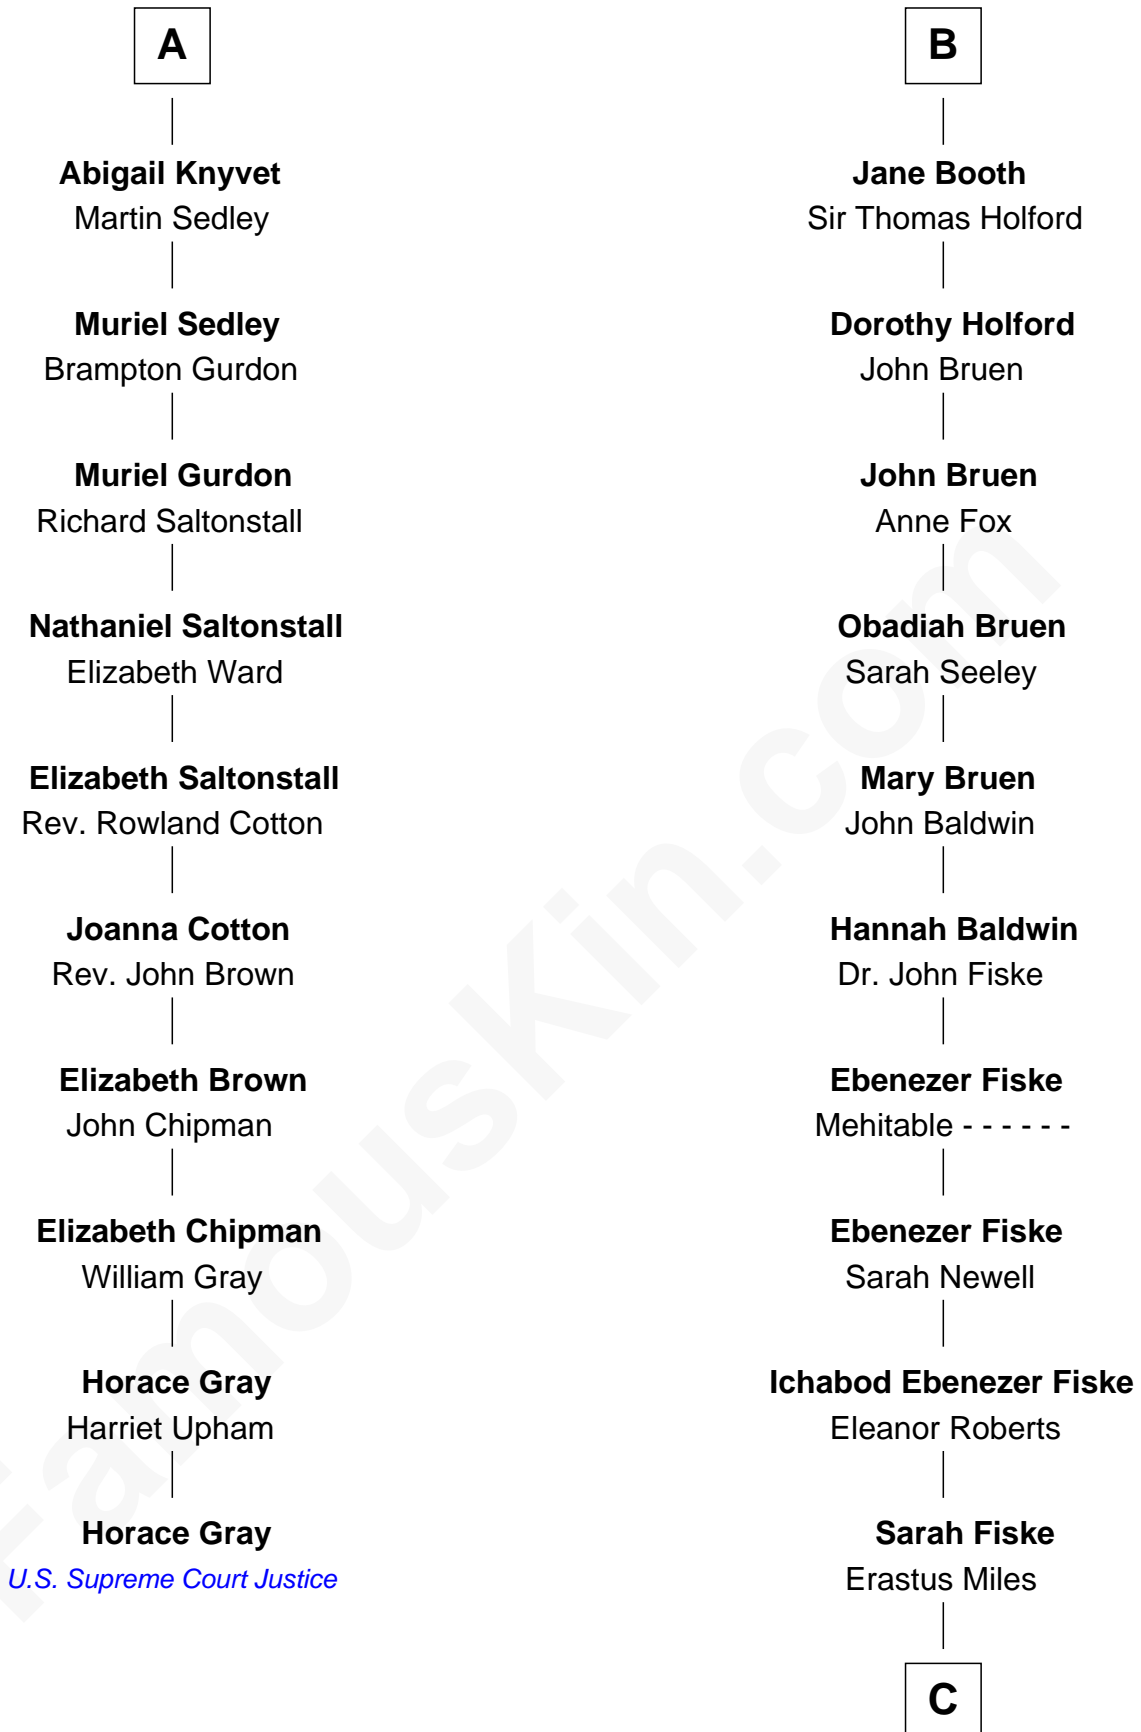

FamousKin.com

Relationship Chart of

Horace Gray

U.S. Supreme Court Justice

16th cousin 4 times removed of

Christian Herter

59th Governor of Massachusetts

C

—
Archibald Miles

Mary Treese

—
Mary Miles

Christian Herter

—
Albert Herter

Adele McGinnis

—
Christian Herter

59th Governor of Massachusetts