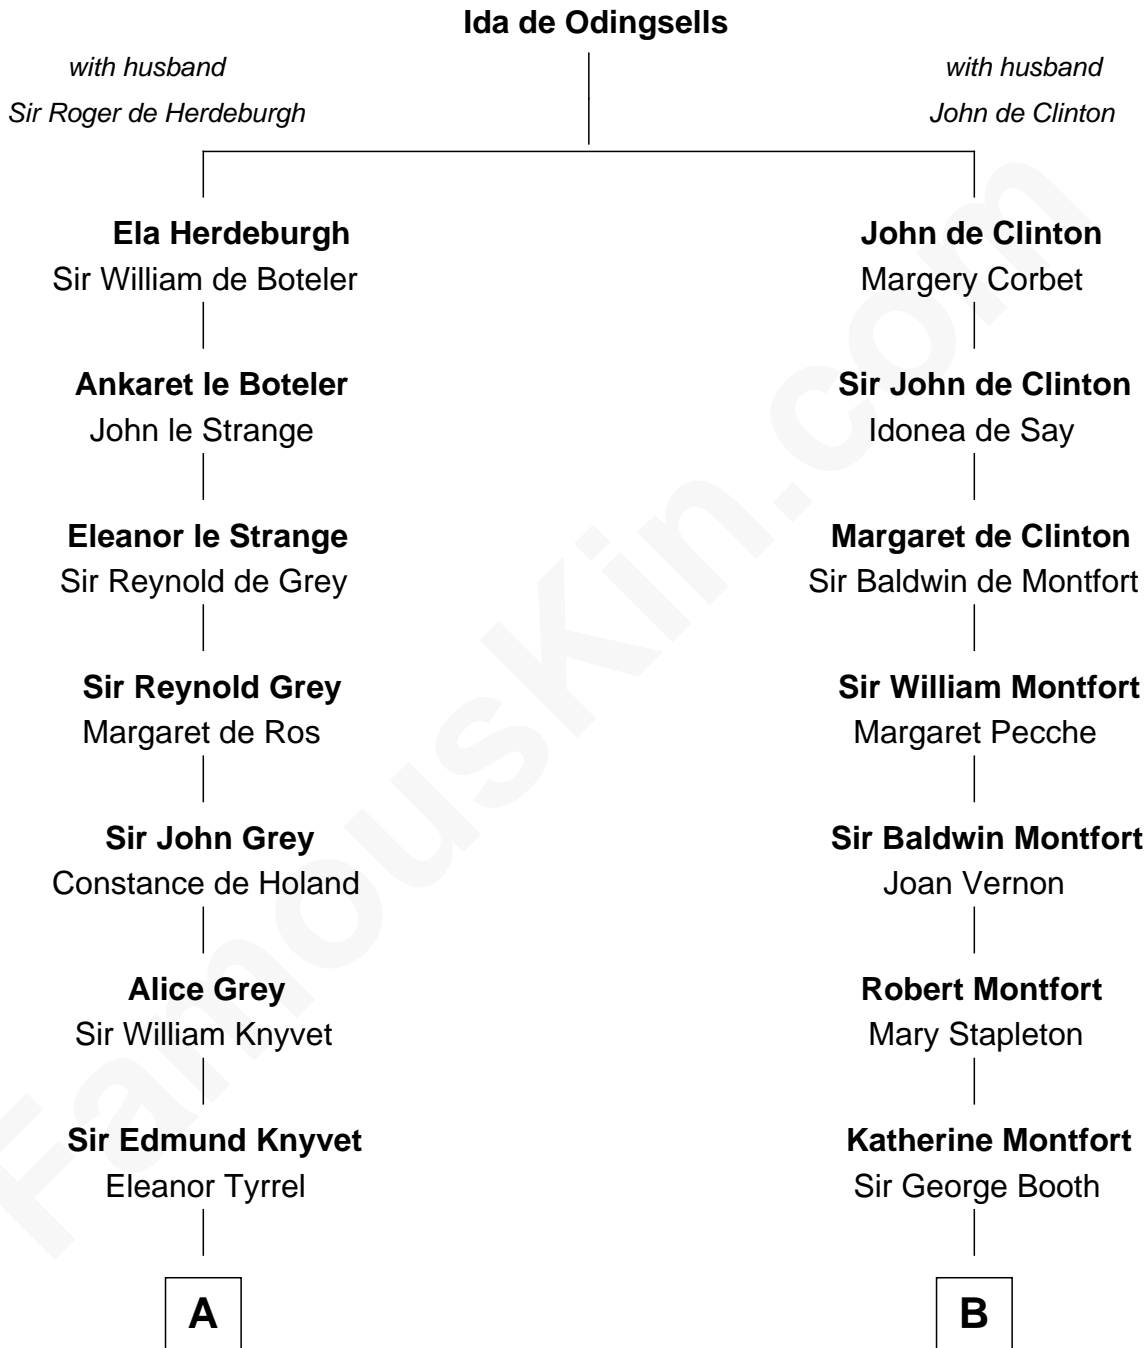

## Relationship Chart of

### Horace Gray

*U.S. Supreme Court Justice*

18th cousin 3 times removed of

### Christian Herter

*59th Governor of Massachusetts*

**C**

**Horace Gray**  
Harriet Upham

**Horace Gray**  
*U.S. Supreme Court Justice*

**D**

**Sarah Fiske**  
Erastus Miles

**Archibald Miles**  
Mary Treese