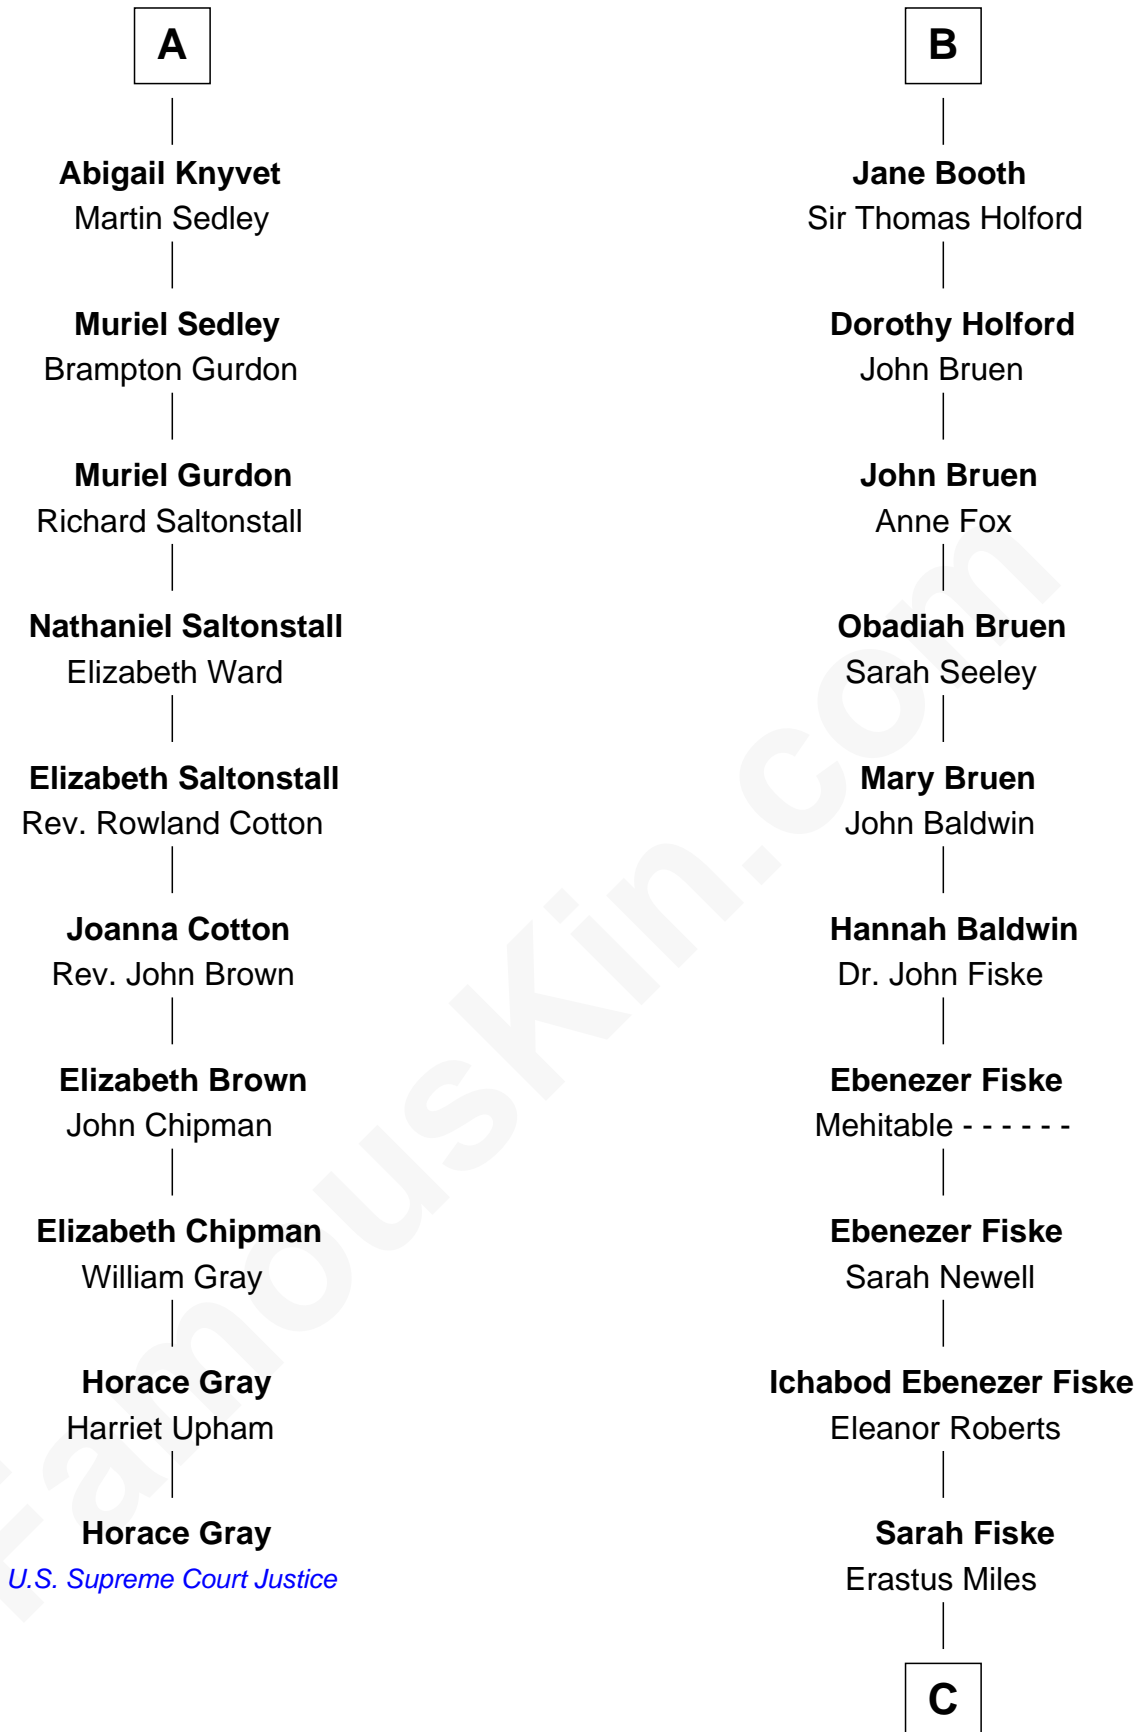

FamousKin.com

Relationship Chart of

Horace Gray

U.S. Supreme Court Justice

16th cousin 4 times removed of

Christian Herter

59th Governor of Massachusetts

Sir Robert de Holland

Maude la Zouche

C

—
Archibald Miles

Mary Treese
—

Mary Miles

Christian Herter
—

Albert Herter

Adele McGinnis
—