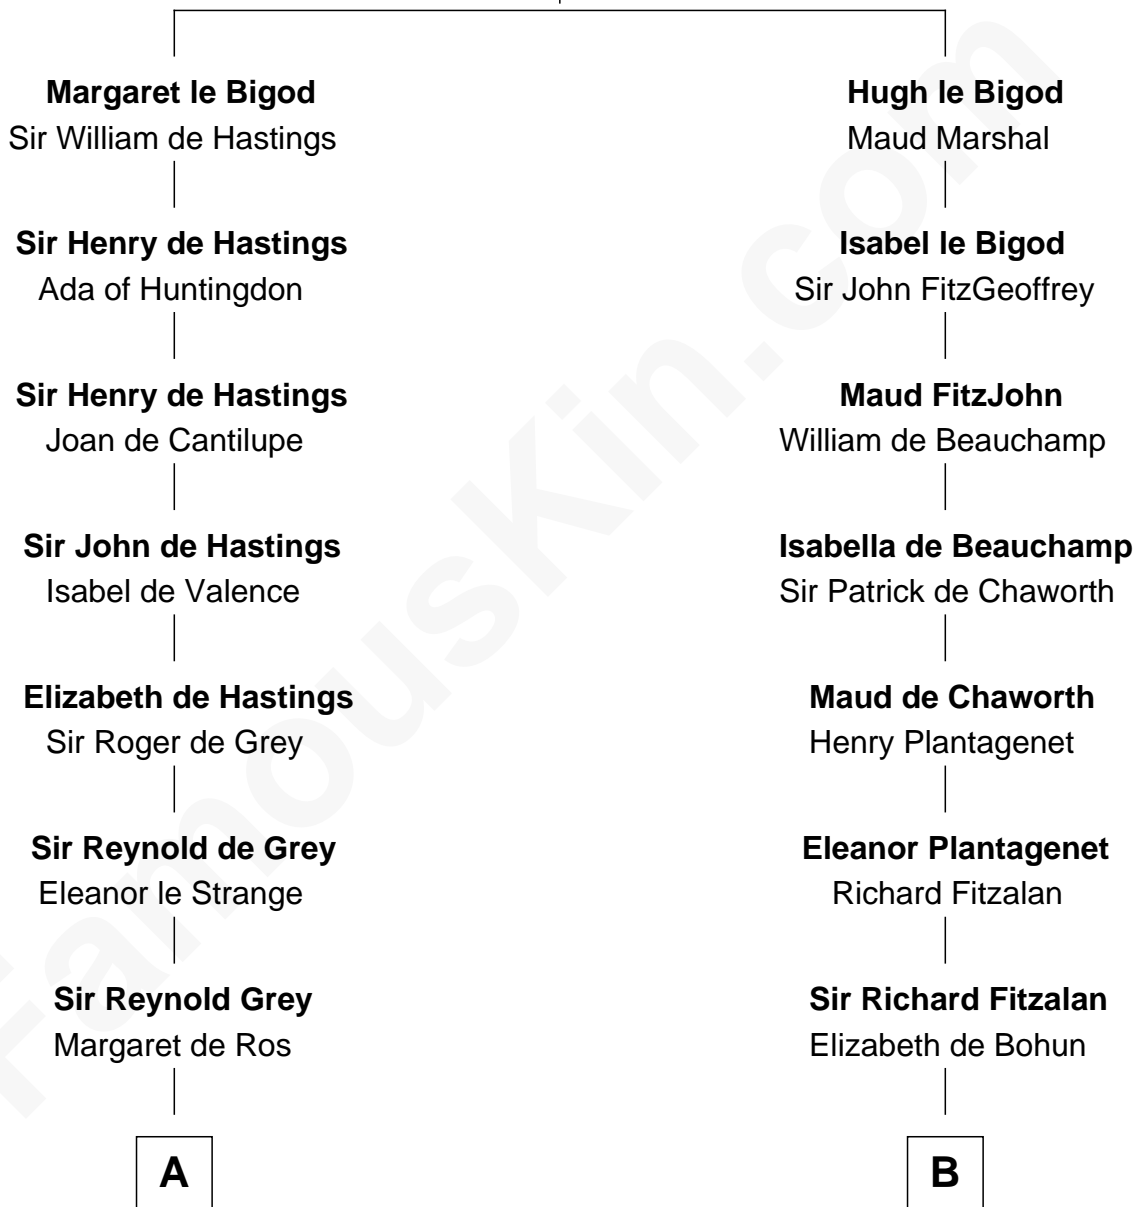

FamousKin.com

Relationship Chart of

Horace Gray

U.S. Supreme Court Justice

20th cousin 1 time removed of

Abigail (Smith) Adams

First Lady of President John Adams

Roger le Bigod

Ida de Tony

C

Joanna Cotton
Rev. John Brown

Elizabeth Brown
John Chipman

Elizabeth Chipman
William Gray

Horace Gray
Harriet Upham

Horace Gray
U.S. Supreme Court Justice

D