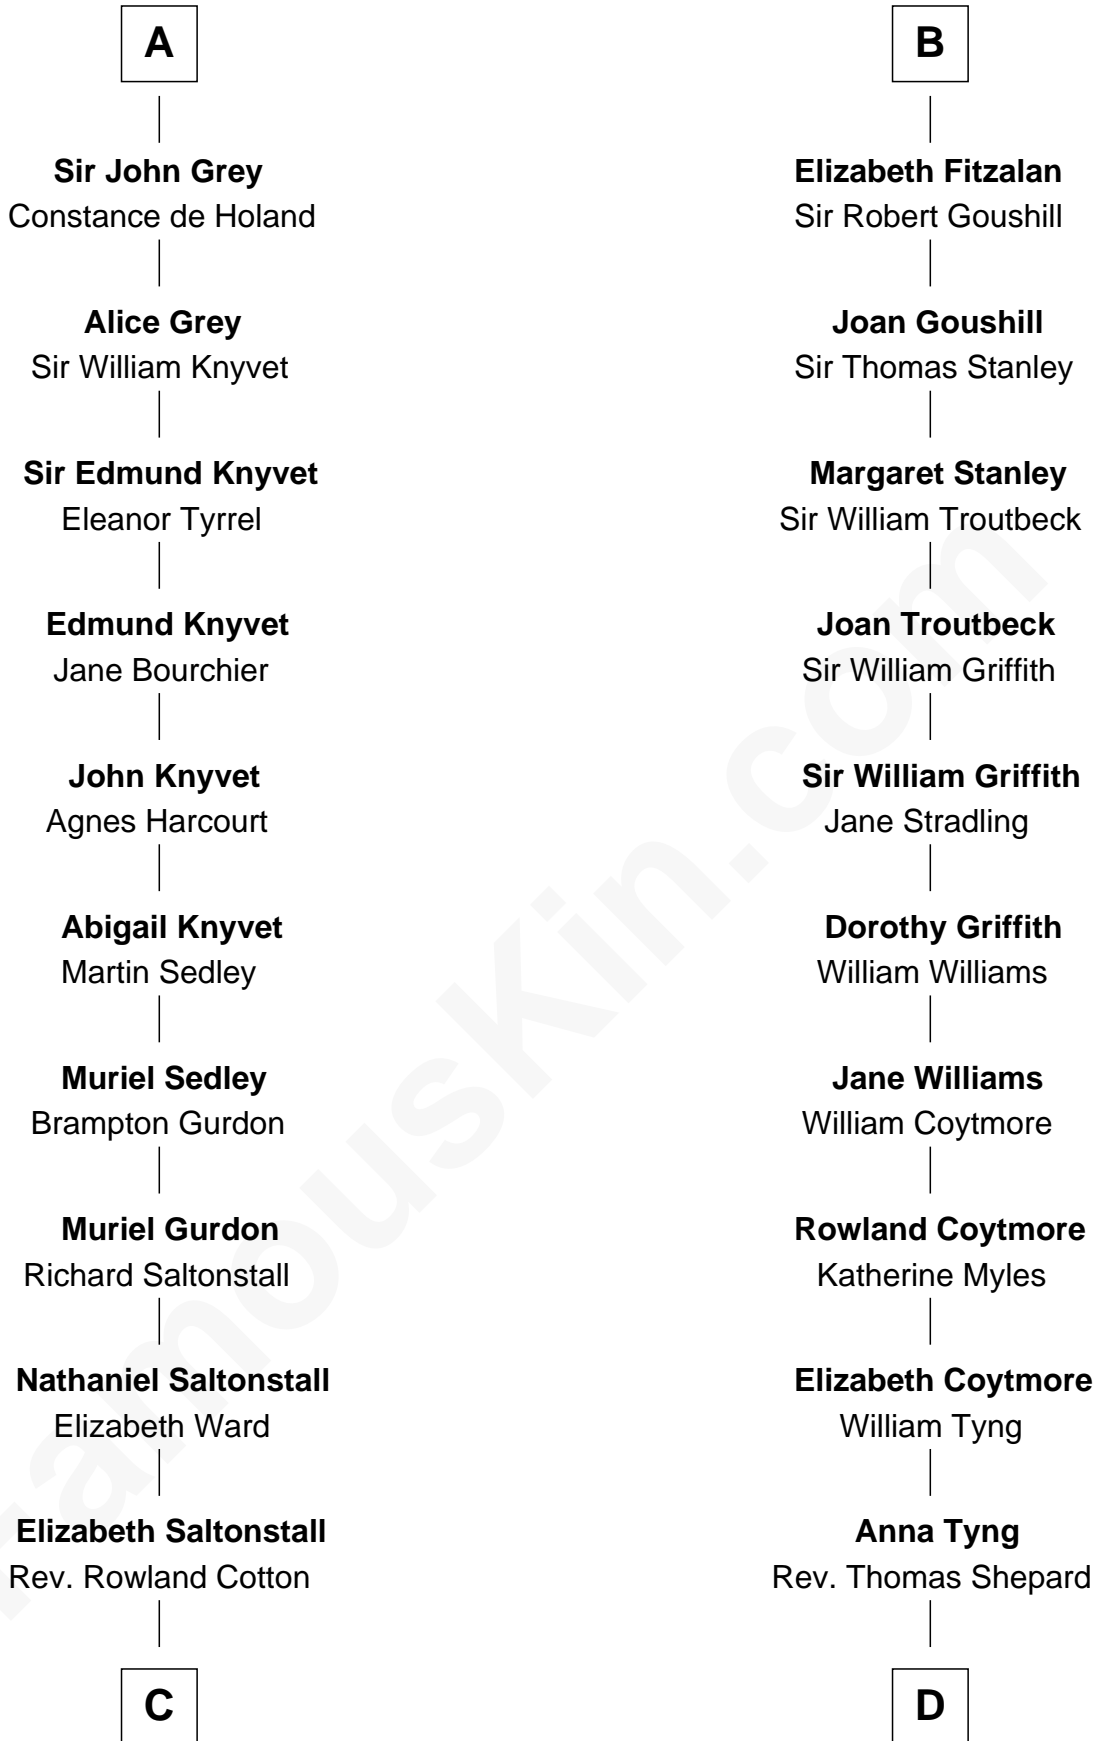

FamousKin.com

Relationship Chart of

Horace Gray

U.S. Supreme Court Justice

20th cousin 1 time removed of

Abigail (Smith) Adams

First Lady of President John Adams

Roger le Bigod

Ida de Tony

C

Joanna Cotton
Rev. John Brown

Elizabeth Brown
John Chipman

Elizabeth Chipman
William Gray

Horace Gray
Harriet Upham

Horace Gray
U.S. Supreme Court Justice

D