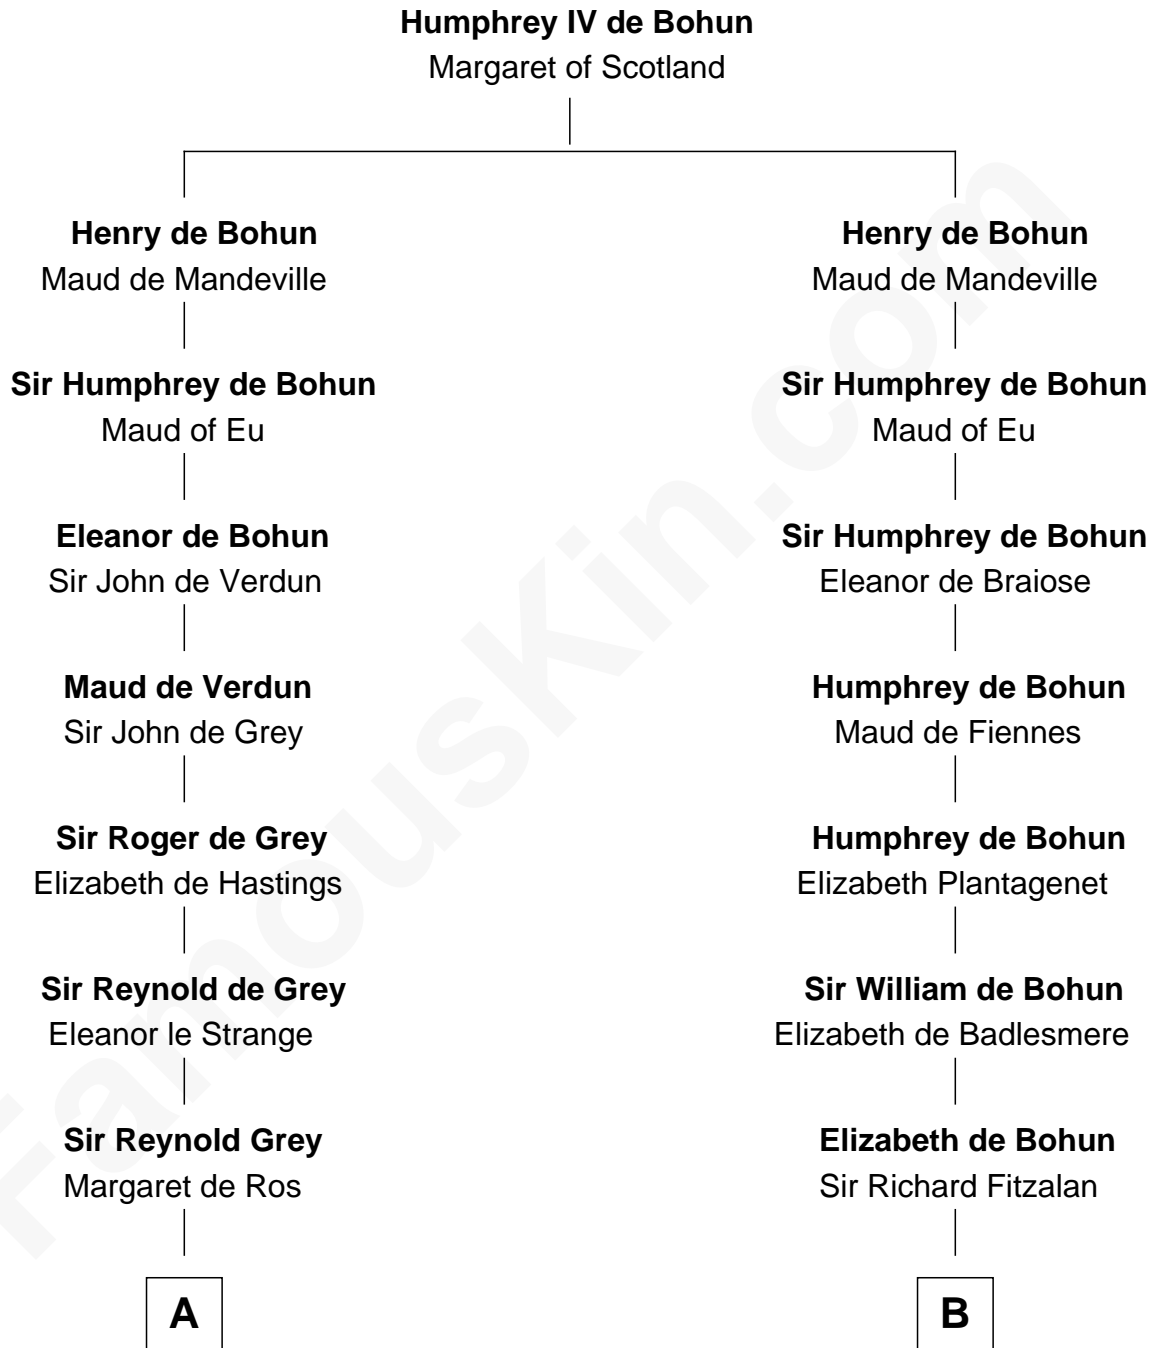

FamousKin.com

Relationship Chart of

Horace Gray

U.S. Supreme Court Justice

20th cousin 1 time removed of

Abigail (Smith) Adams

First Lady of President John Adams