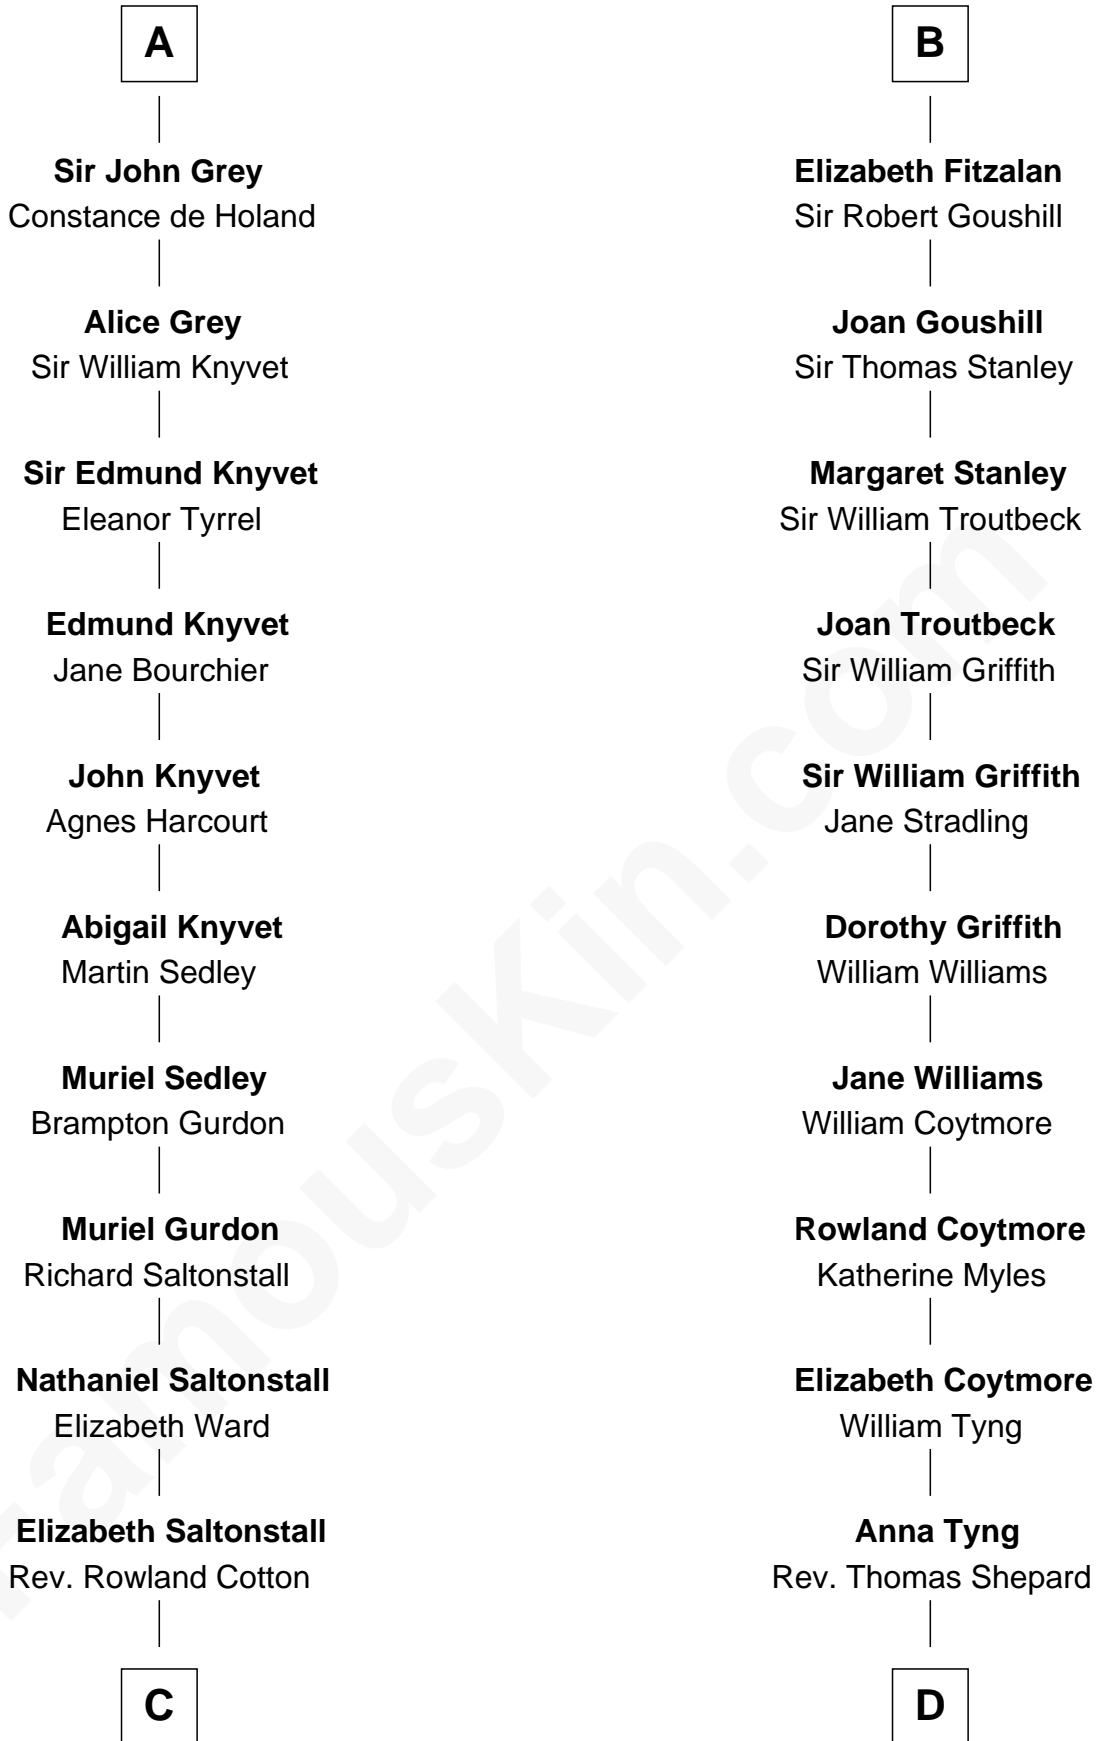

## Relationship Chart of

### Horace Gray

*U.S. Supreme Court Justice*

20th cousin 1 time removed of

### Abigail (Smith) Adams

*First Lady of President John Adams*

**C**

**Joanna Cotton**  
Rev. John Brown

**Elizabeth Brown**  
John Chipman

**Elizabeth Chipman**  
William Gray

**Horace Gray**  
Harriet Upham

**Horace Gray**  
*U.S. Supreme Court Justice*

**D**

**Anna Shepard**  
Daniel Quincy

**Col John Quincy**  
Elizabeth Norton

**Elizabeth Quincy**  
Rev. William Smith

**Abigail (Smith) Adams**  
*First Lady of John Adams*