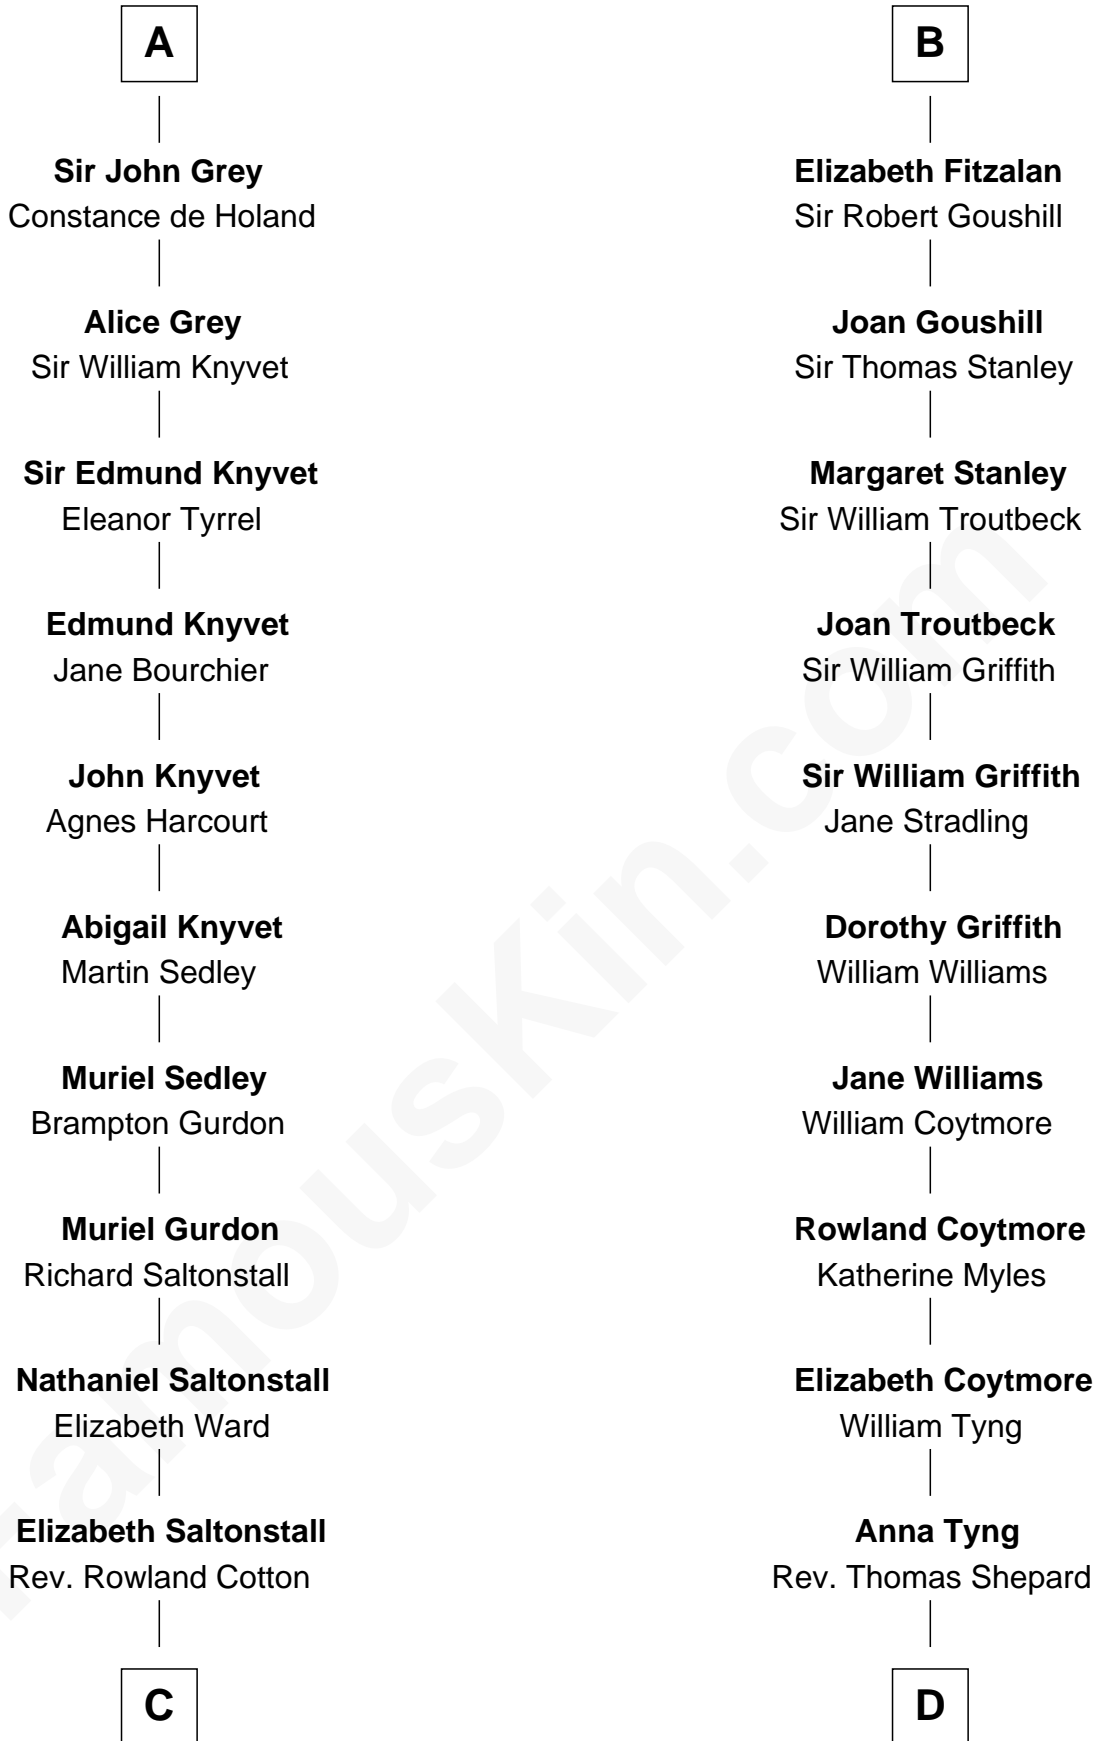

FamousKin.com

Relationship Chart of

Horace Gray

U.S. Supreme Court Justice

20th cousin 1 time removed of

Abigail (Smith) Adams

First Lady of President John Adams

Henri de Eu
Maud de Warenne

C

Joanna Cotton
Rev. John Brown

Elizabeth Brown
John Chipman

Elizabeth Chipman
William Gray

Horace Gray
Harriet Upham

Horace Gray
U.S. Supreme Court Justice

D

Anna Shepard
Daniel Quincy