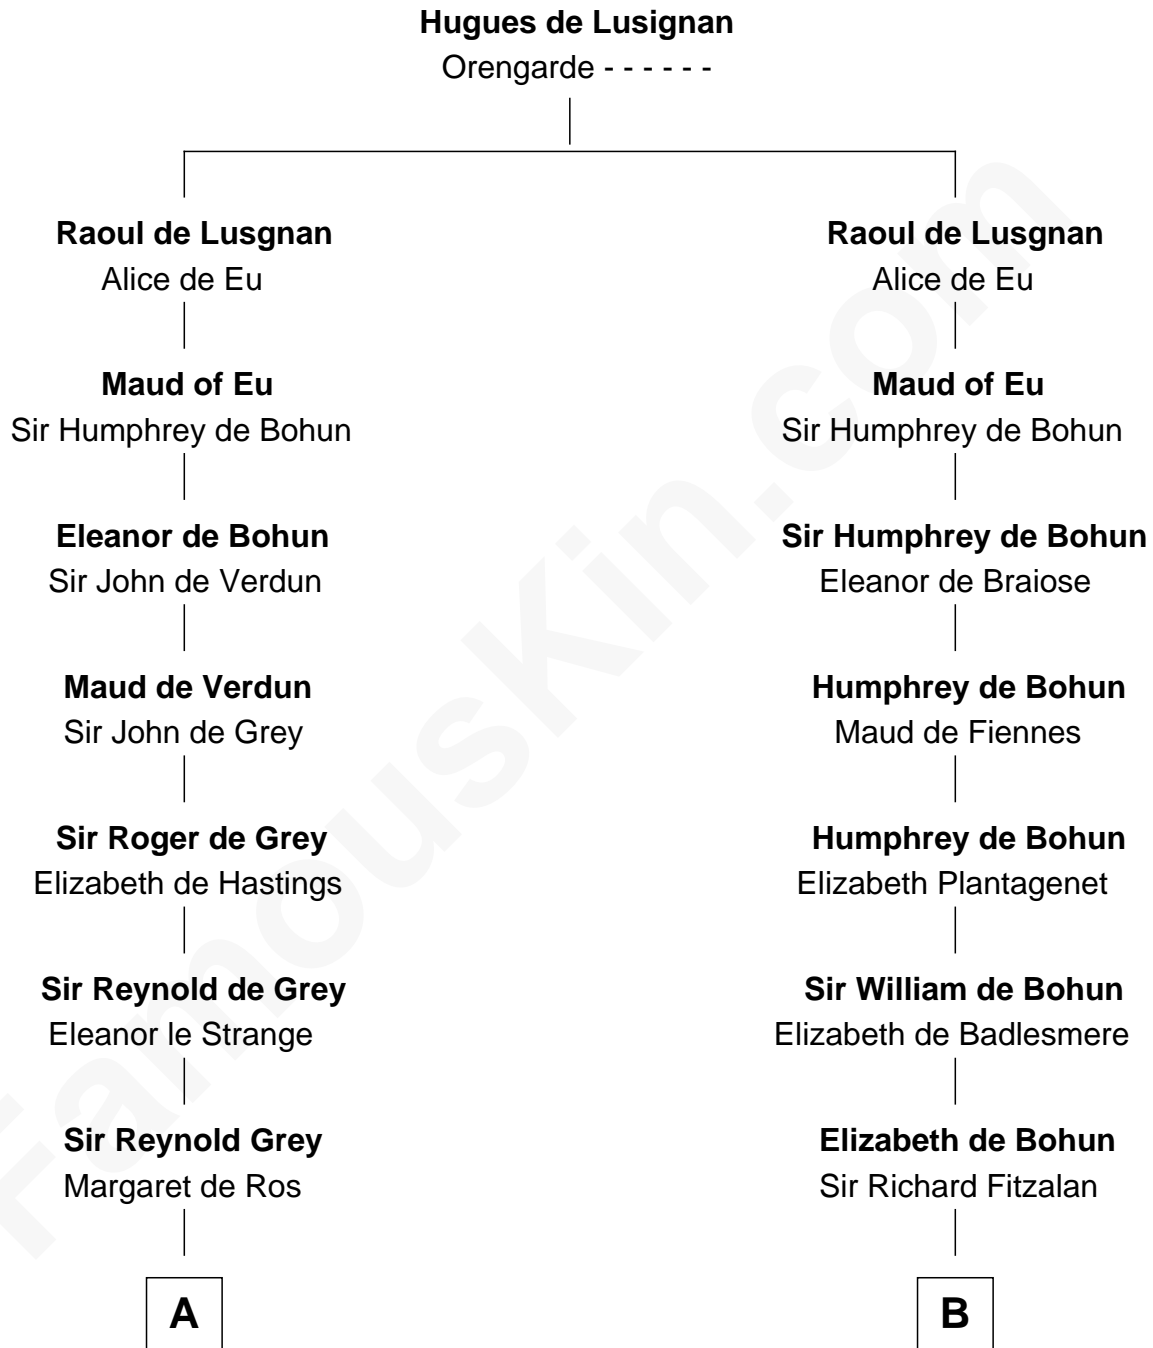

FamousKin.com

Relationship Chart of

Horace Gray

U.S. Supreme Court Justice

20th cousin 1 time removed of

Abigail (Smith) Adams

First Lady of President John Adams

C

Joanna Cotton
Rev. John Brown

Elizabeth Brown
John Chipman

Elizabeth Chipman
William Gray

Horace Gray
Harriet Upham

Horace Gray
U.S. Supreme Court Justice

D

Anna Shepard
Daniel Quincy

Col John Quincy
Elizabeth Norton