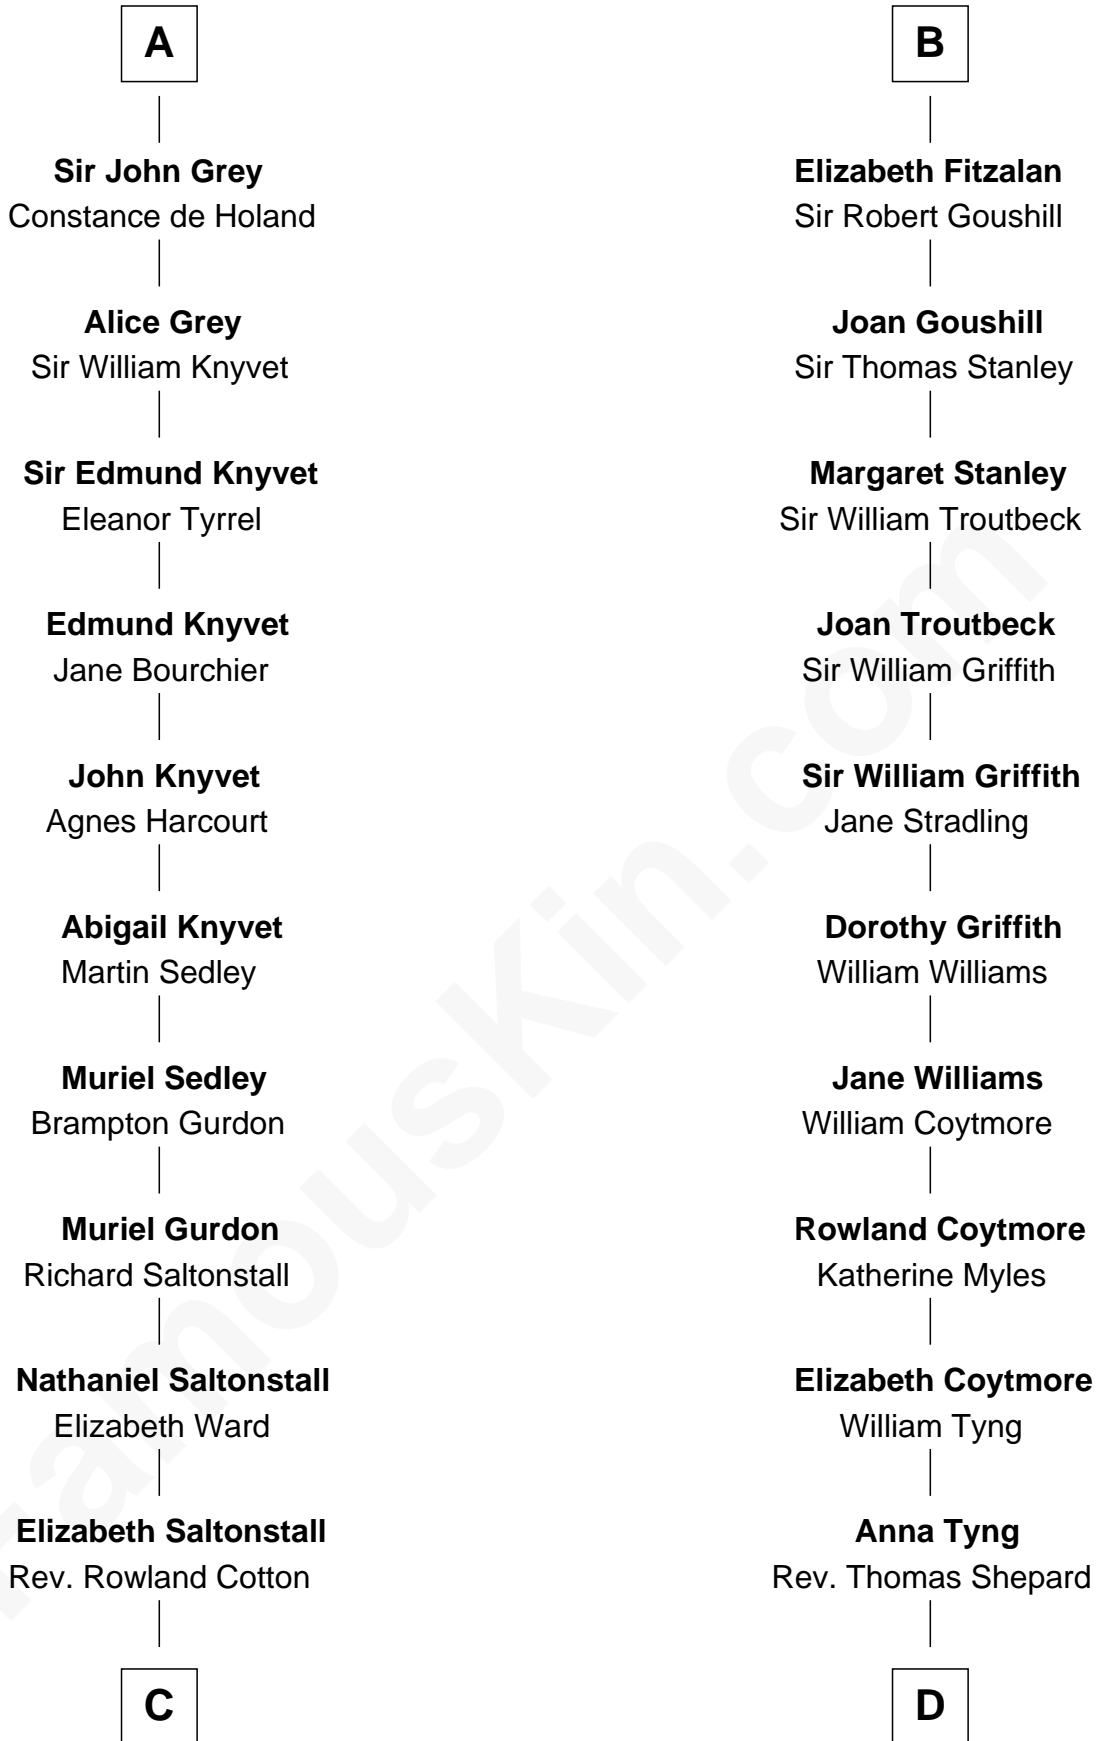

FamousKin.com

Relationship Chart of

Horace Gray

U.S. Supreme Court Justice

20th cousin 1 time removed of

Abigail (Smith) Adams

First Lady of President John Adams

C

Joanna Cotton
Rev. John Brown

Elizabeth Brown
John Chipman

Elizabeth Chipman
William Gray

Horace Gray
Harriet Upham

Horace Gray
U.S. Supreme Court Justice

D

Anna Shepard
Daniel Quincy

Col John Quincy
Elizabeth Norton