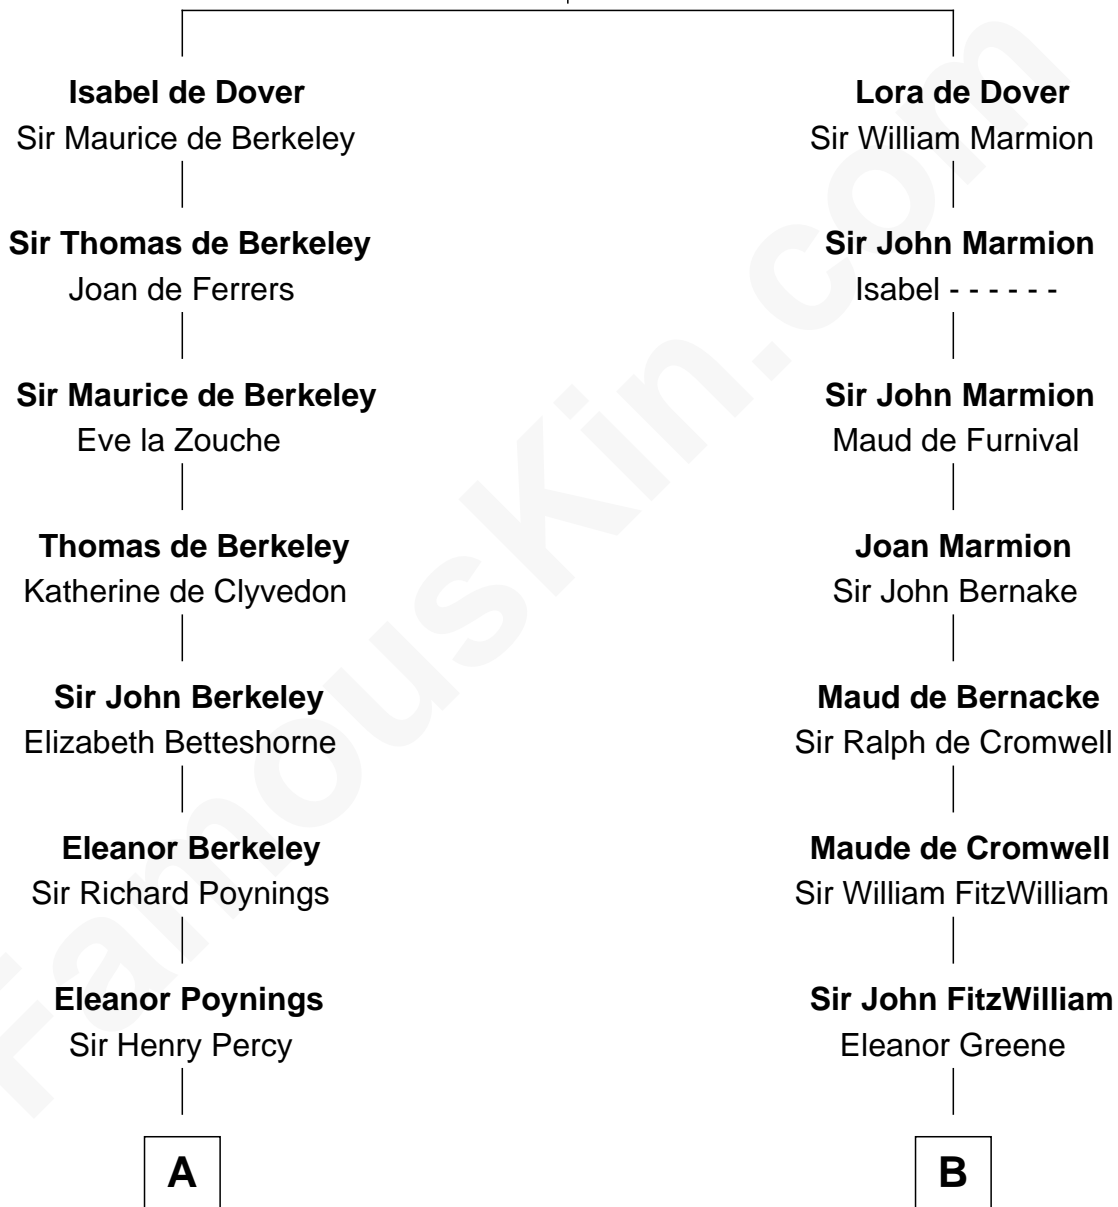

FamousKin.com

Relationship Chart of

Horace Gray

U.S. Supreme Court Justice

17th cousin 3 times removed of

Abigail (Smith) Adams

First Lady of President John Adams

Sir Richard FitzRoy

Rose de Dover

C

Elizabeth Brown

John Chipman

Elizabeth Chipman

William Gray

Horace Gray

Harriet Upham

Horace Gray

U.S. Supreme Court Justice

FamousKin.com