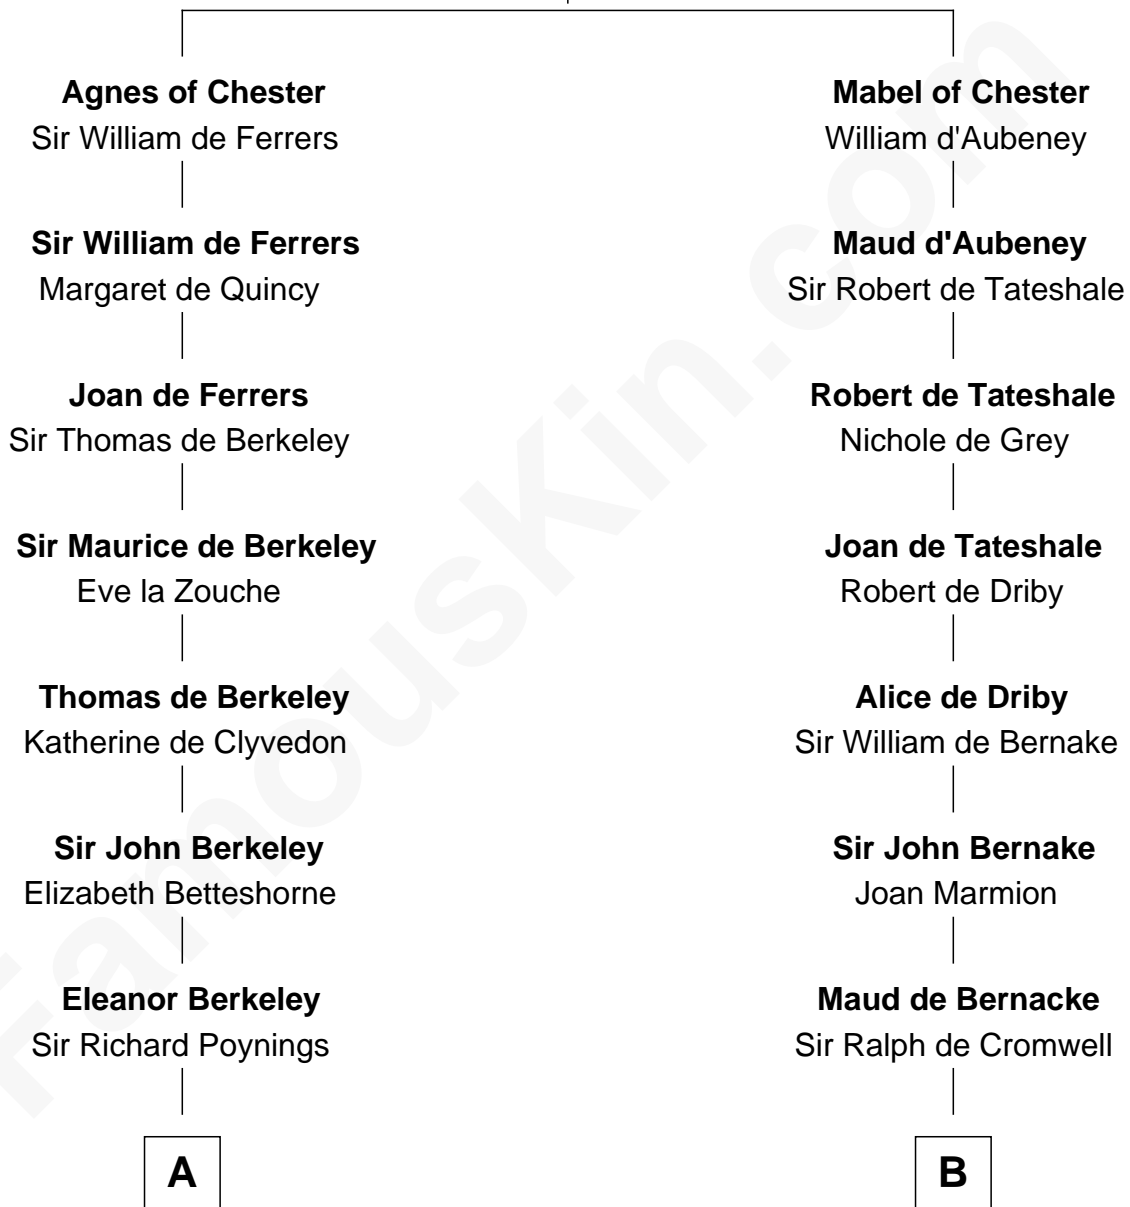

FamousKin.com

Relationship Chart of

Horace Gray

U.S. Supreme Court Justice

19th cousin 2 times removed of

Abigail (Smith) Adams

First Lady of President John Adams

Hugh de Kevelioc
Bertrade de Montfort

C

Joanna Cotton
Rev. John Brown

Elizabeth Brown
John Chipman

Elizabeth Chipman
William Gray

Horace Gray
Harriet Upham

Horace Gray
U.S. Supreme Court Justice

D

Col John Quincy
Elizabeth Norton