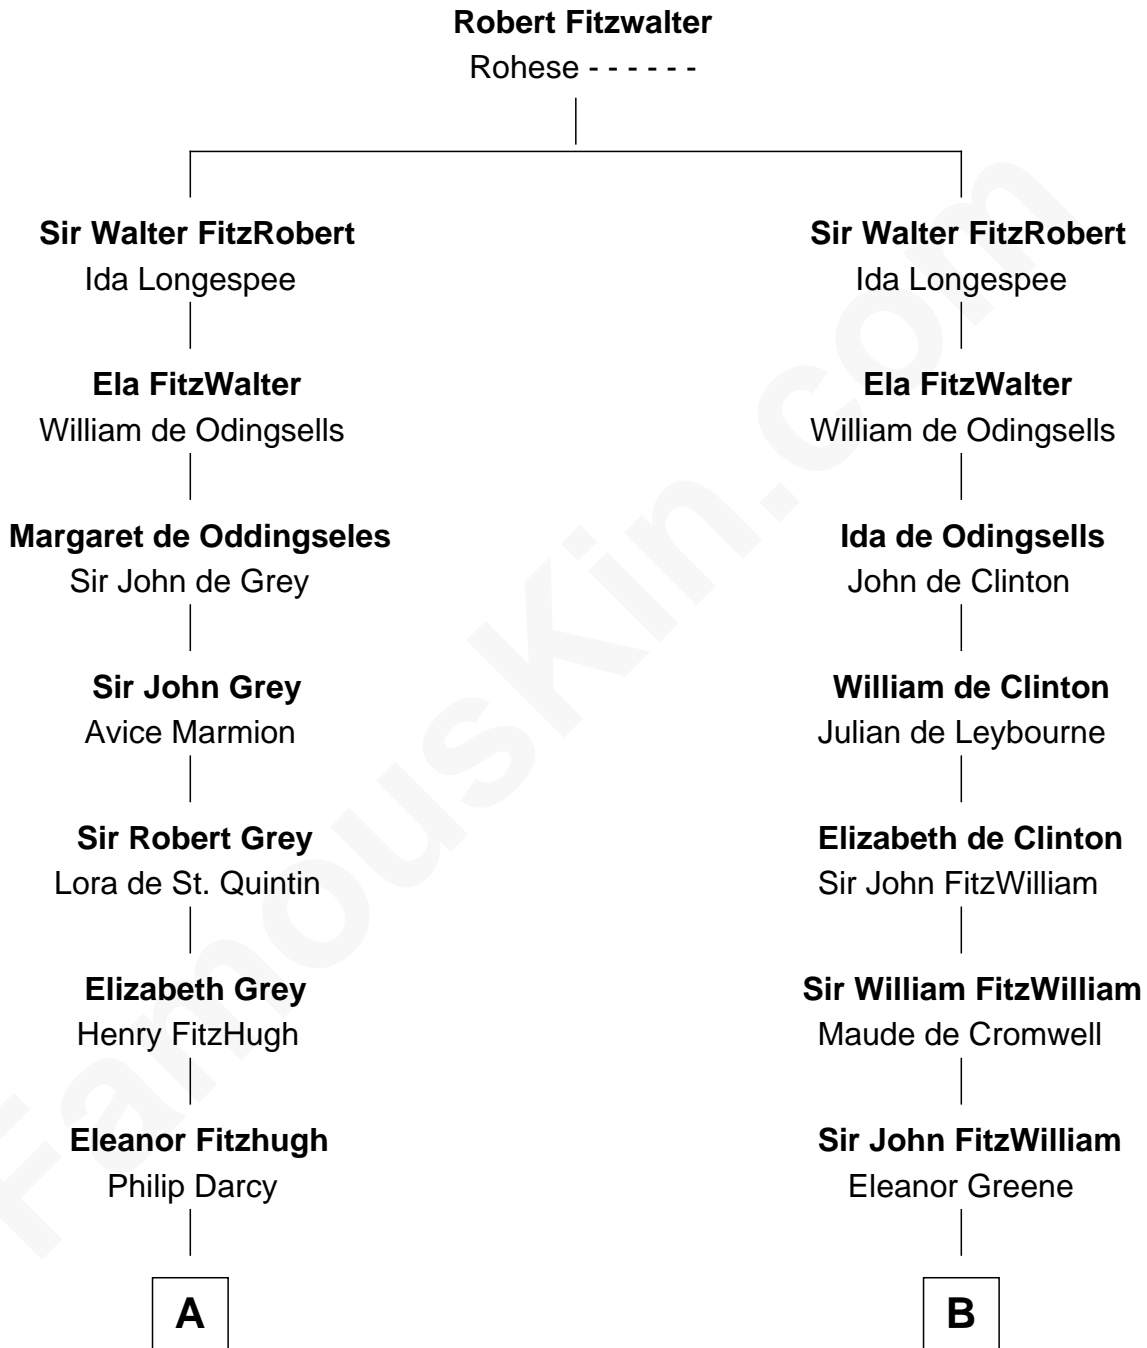

FamousKin.com

Relationship Chart of

Horace Gray

U.S. Supreme Court Justice

17th cousin 4 times removed of

Abigail (Smith) Adams

First Lady of President John Adams