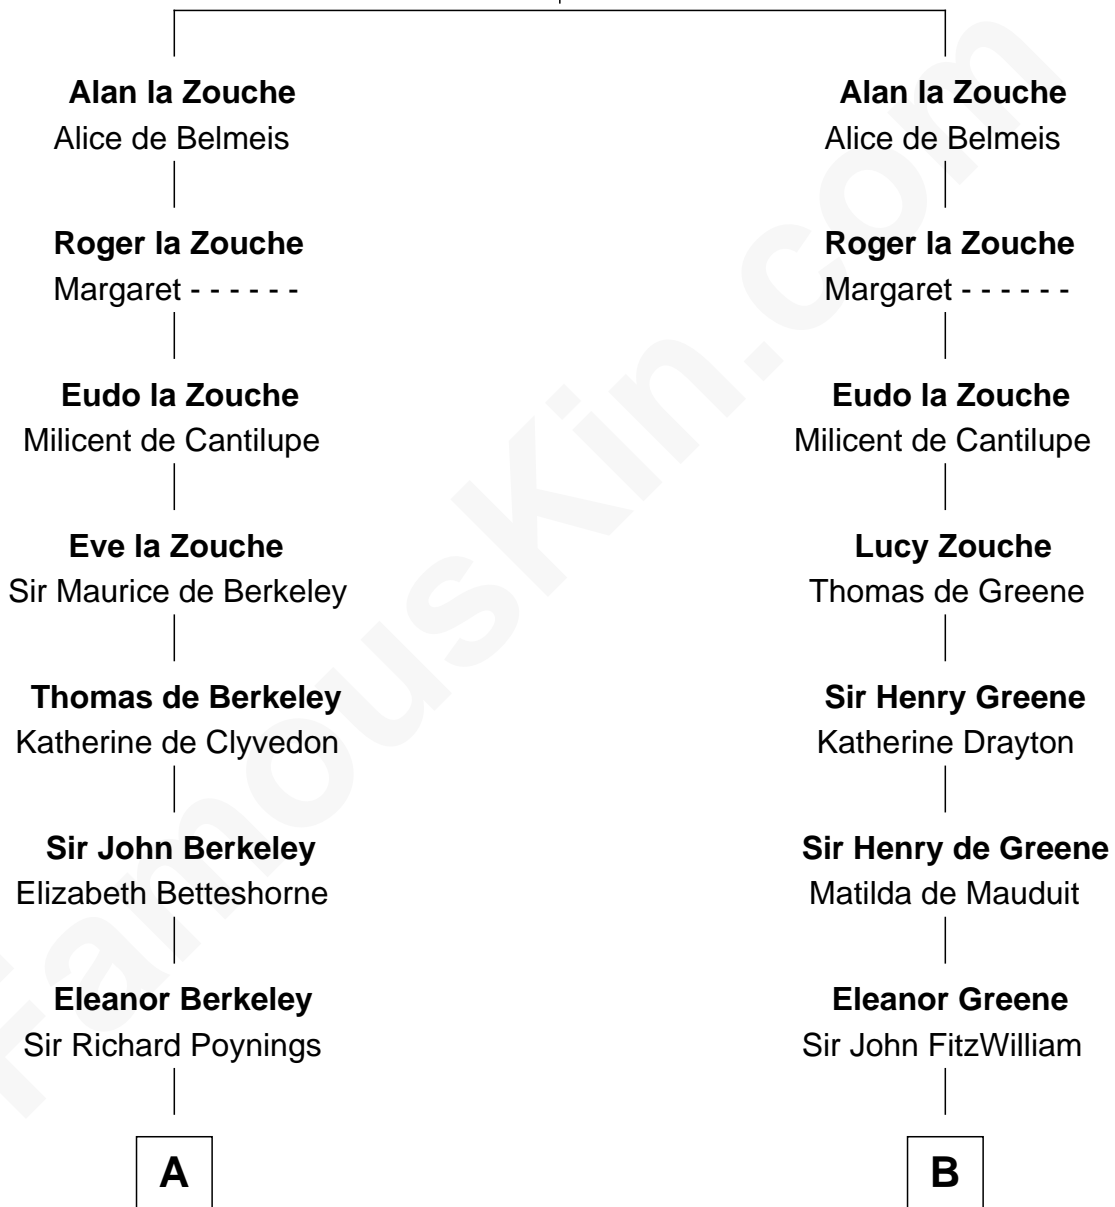

## Relationship Chart of

### Horace Gray

*U.S. Supreme Court Justice*

17th cousin 4 times removed of

### Abigail (Smith) Adams

*First Lady of President John Adams*

**Geoffrey of Porthoët**

Hawise - - - - -

**C**

**Joanna Cotton**  
Rev. John Brown

**Elizabeth Brown**  
John Chipman

**Elizabeth Chipman**  
William Gray

**Horace Gray**  
Harriet Upham

**Horace Gray**  
*U.S. Supreme Court Justice*

FamousKin.com