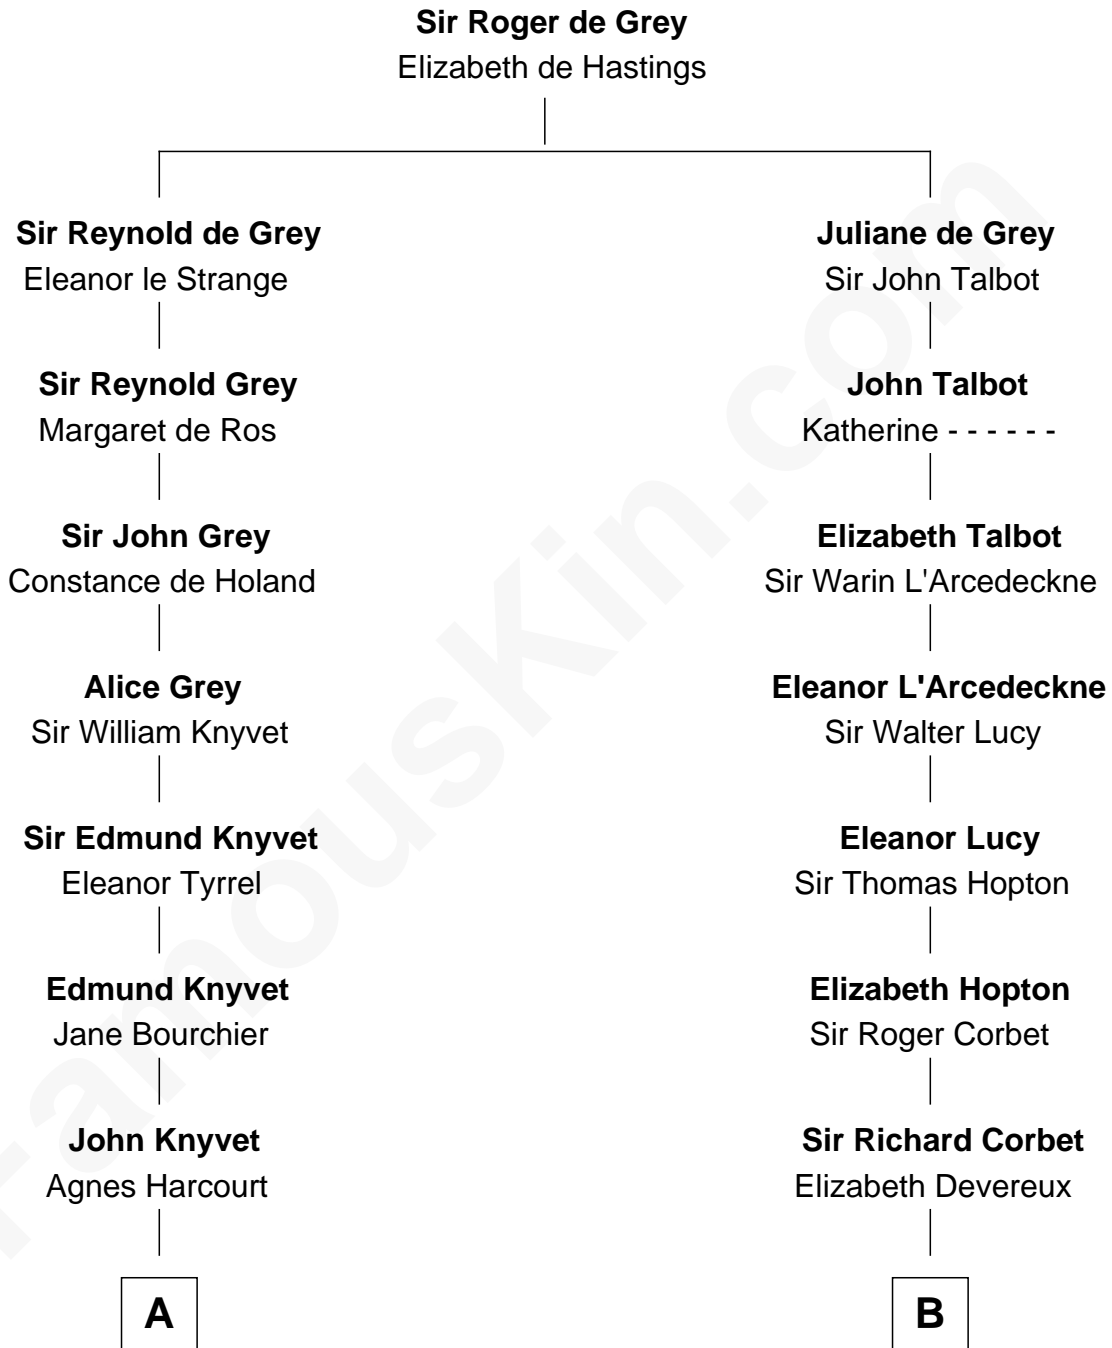

FamousKin.com

Relationship Chart of

Horace Gray

U.S. Supreme Court Justice

16th cousin 4 times removed of

Orson Welles

Radio, Stage, and Movie Actor

C