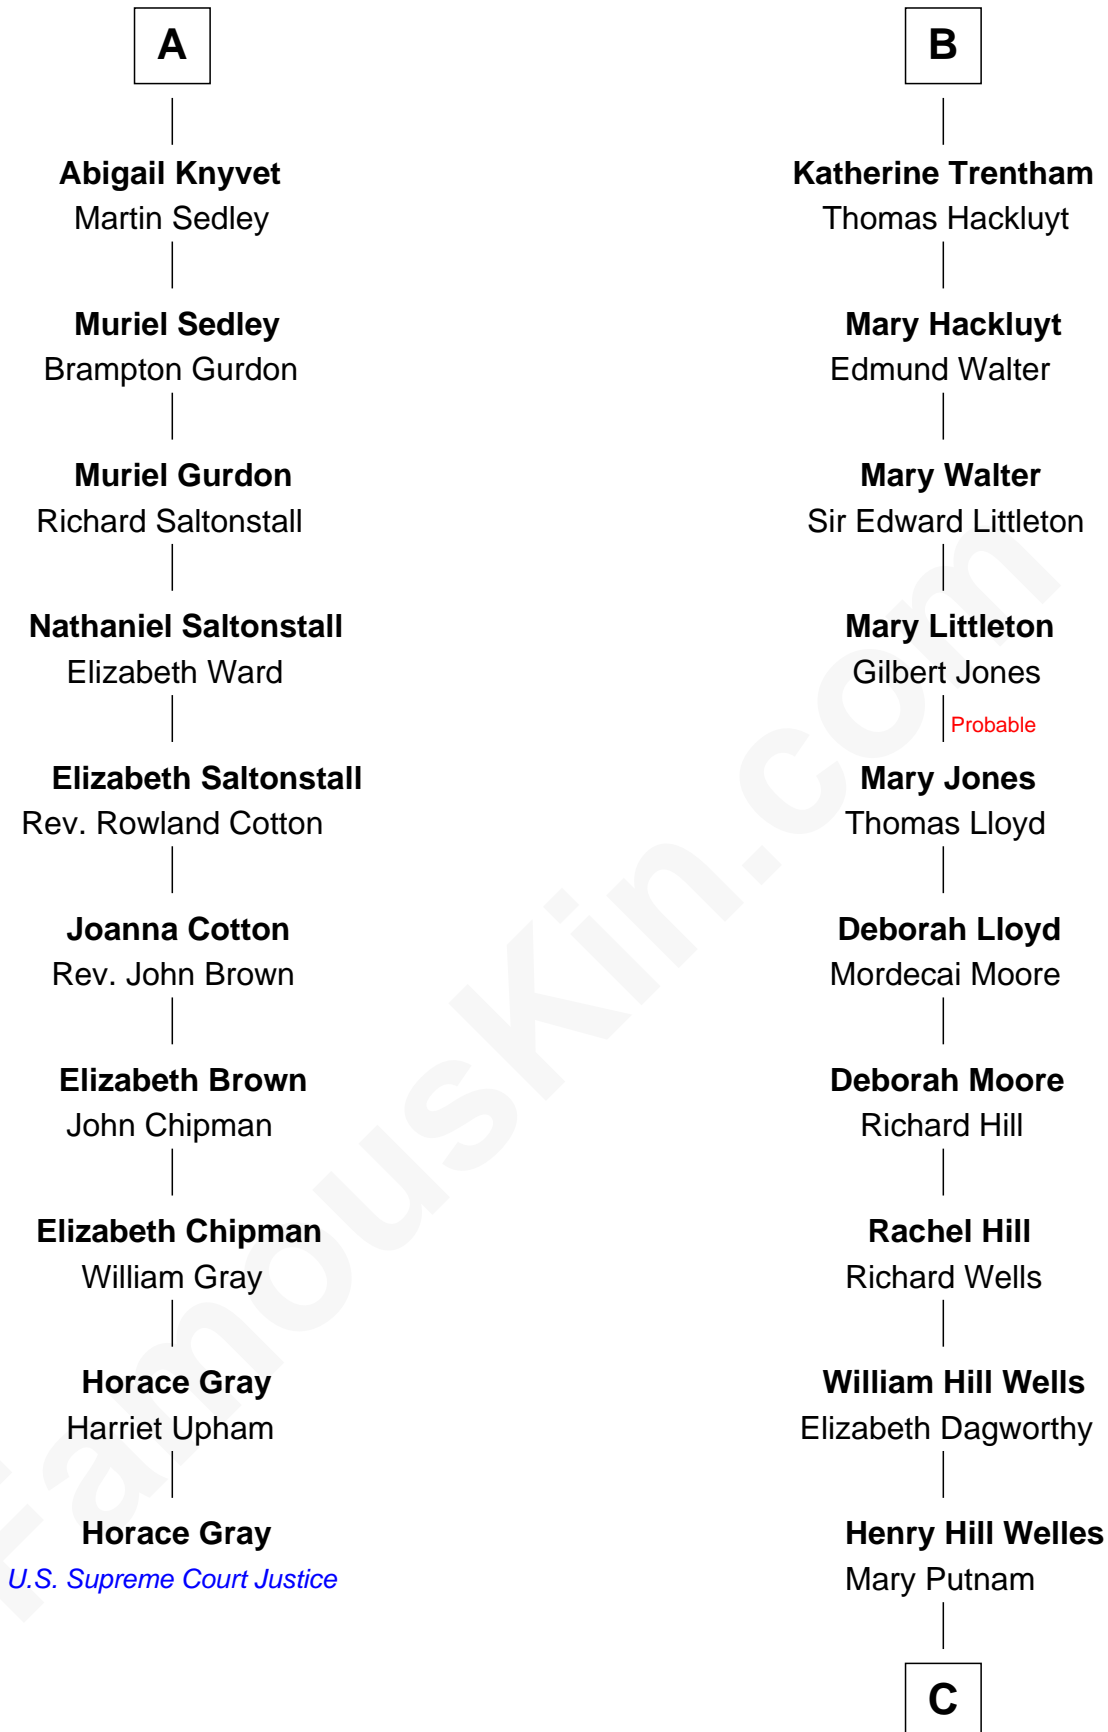

FamousKin.com

Relationship Chart of

Horace Gray

U.S. Supreme Court Justice

16th cousin 3 times removed of

Orson Welles

Radio, Stage, and Movie Actor

C