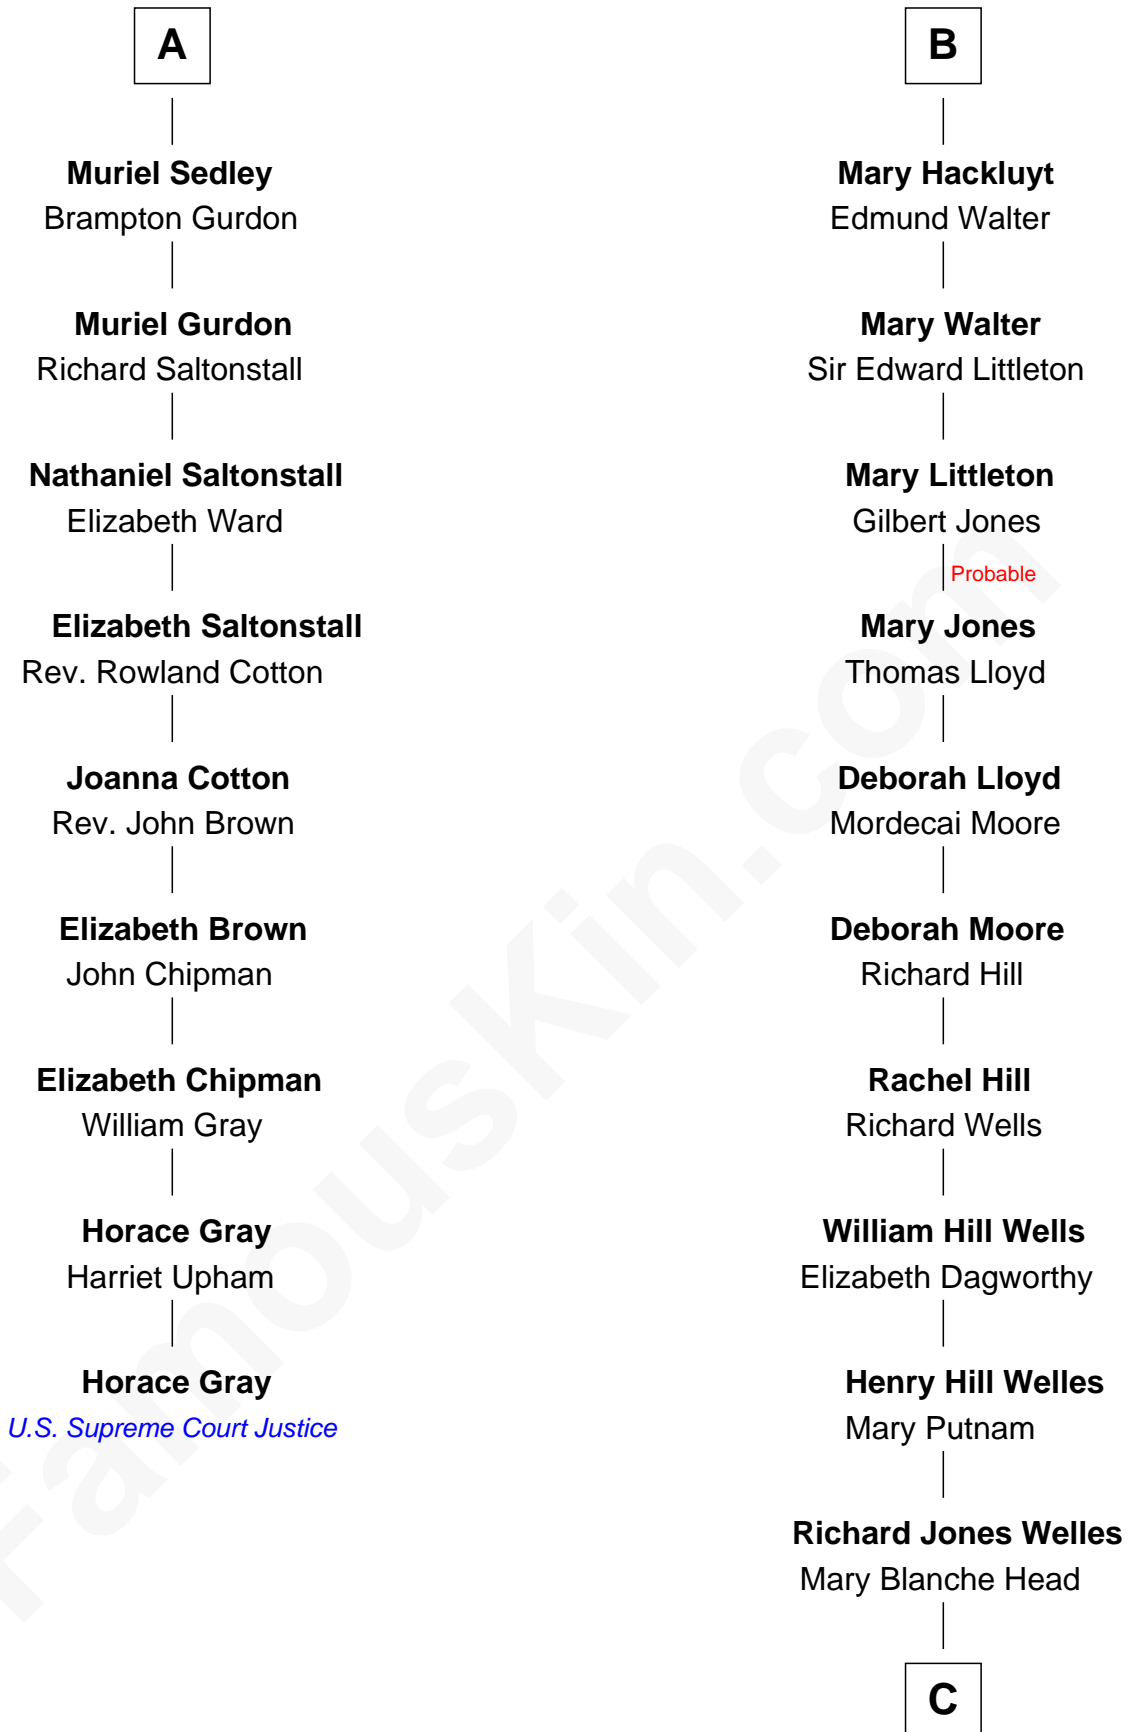

FamousKin.com

Relationship Chart of

Horace Gray

U.S. Supreme Court Justice

15th cousin 3 times removed of

Orson Welles

Radio, Stage, and Movie Actor

C