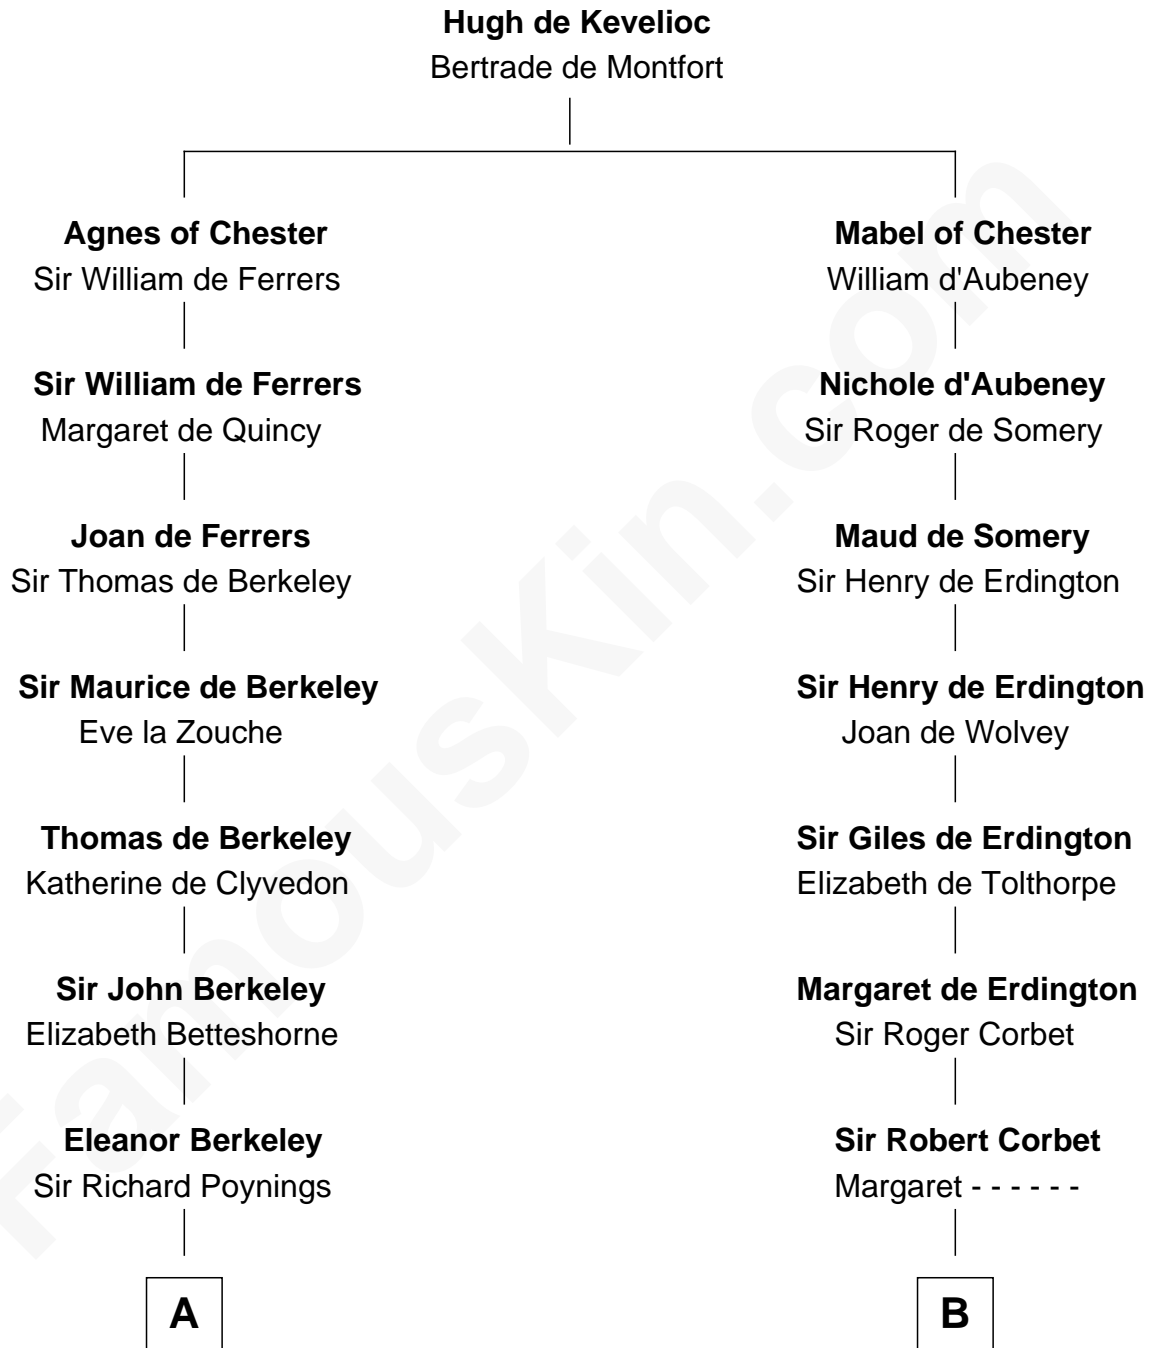

FamousKin.com

Relationship Chart of

Horace Gray

U.S. Supreme Court Justice

17th cousin 4 times removed of

John Hancock

Signer of the Declaration of Independence

C

Joanna Cotton
Rev. John Brown

Elizabeth Brown
John Chipman

Elizabeth Chipman
William Gray

Horace Gray
Harriet Upham

Horace Gray
U.S. Supreme Court Justice

FamousKin.com