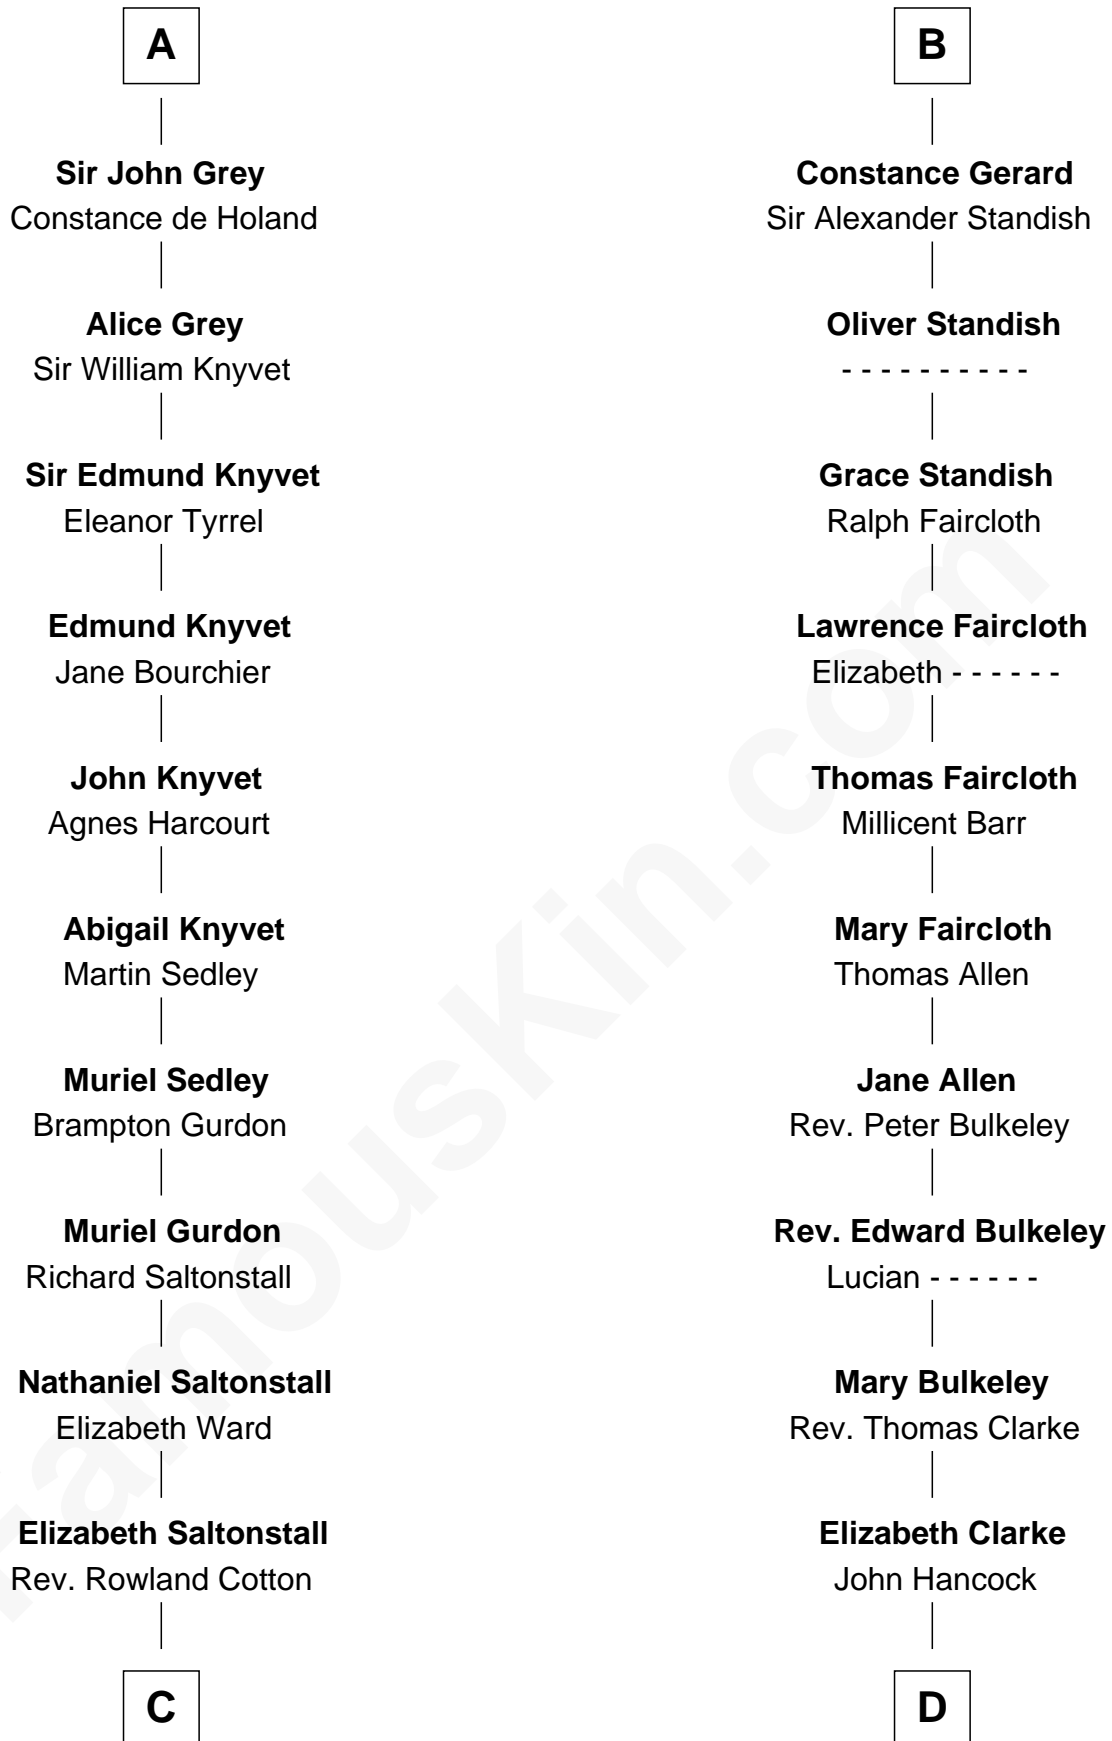

FamousKin.com

Relationship Chart of

Horace Gray

U.S. Supreme Court Justice

18th cousin 3 times removed of

John Hancock

Signer of the Declaration of Independence

C