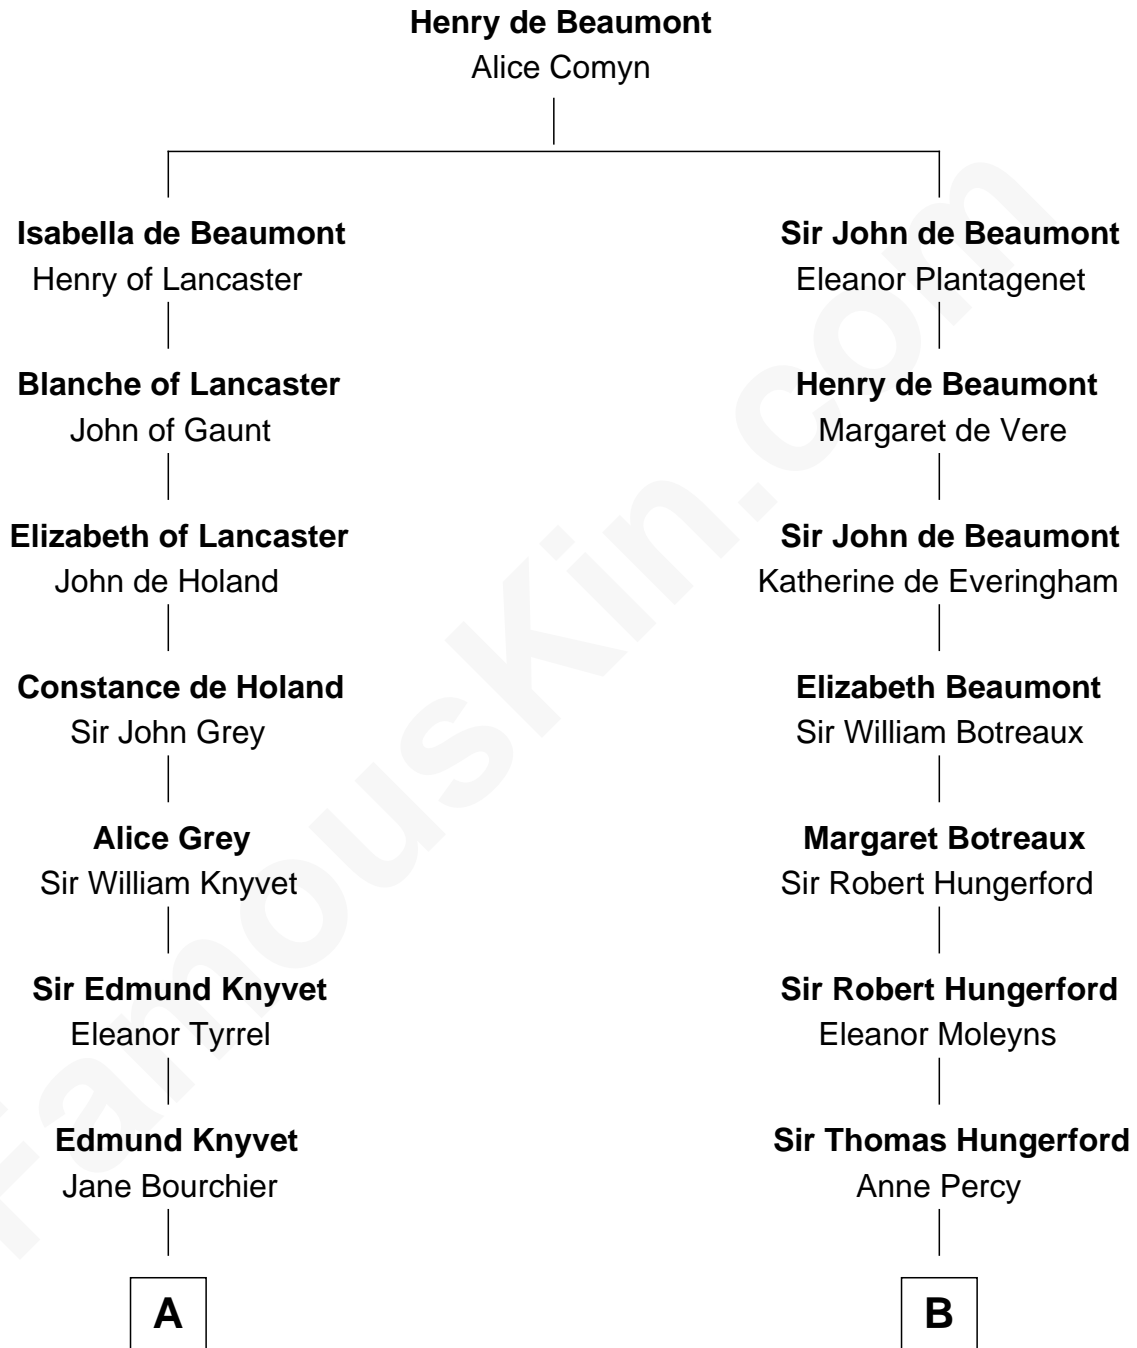

FamousKin.com

Relationship Chart of

Horace Gray

U.S. Supreme Court Justice

17th cousin 2 times removed of

Charles Darwin

Theory of Evolution

C

Mary Howard
Erasmus Darwin

Dr. Robert Waring Darwin
Susanna Wedgwood

Charles Darwin
Theory of Evolution

FamousKin.com