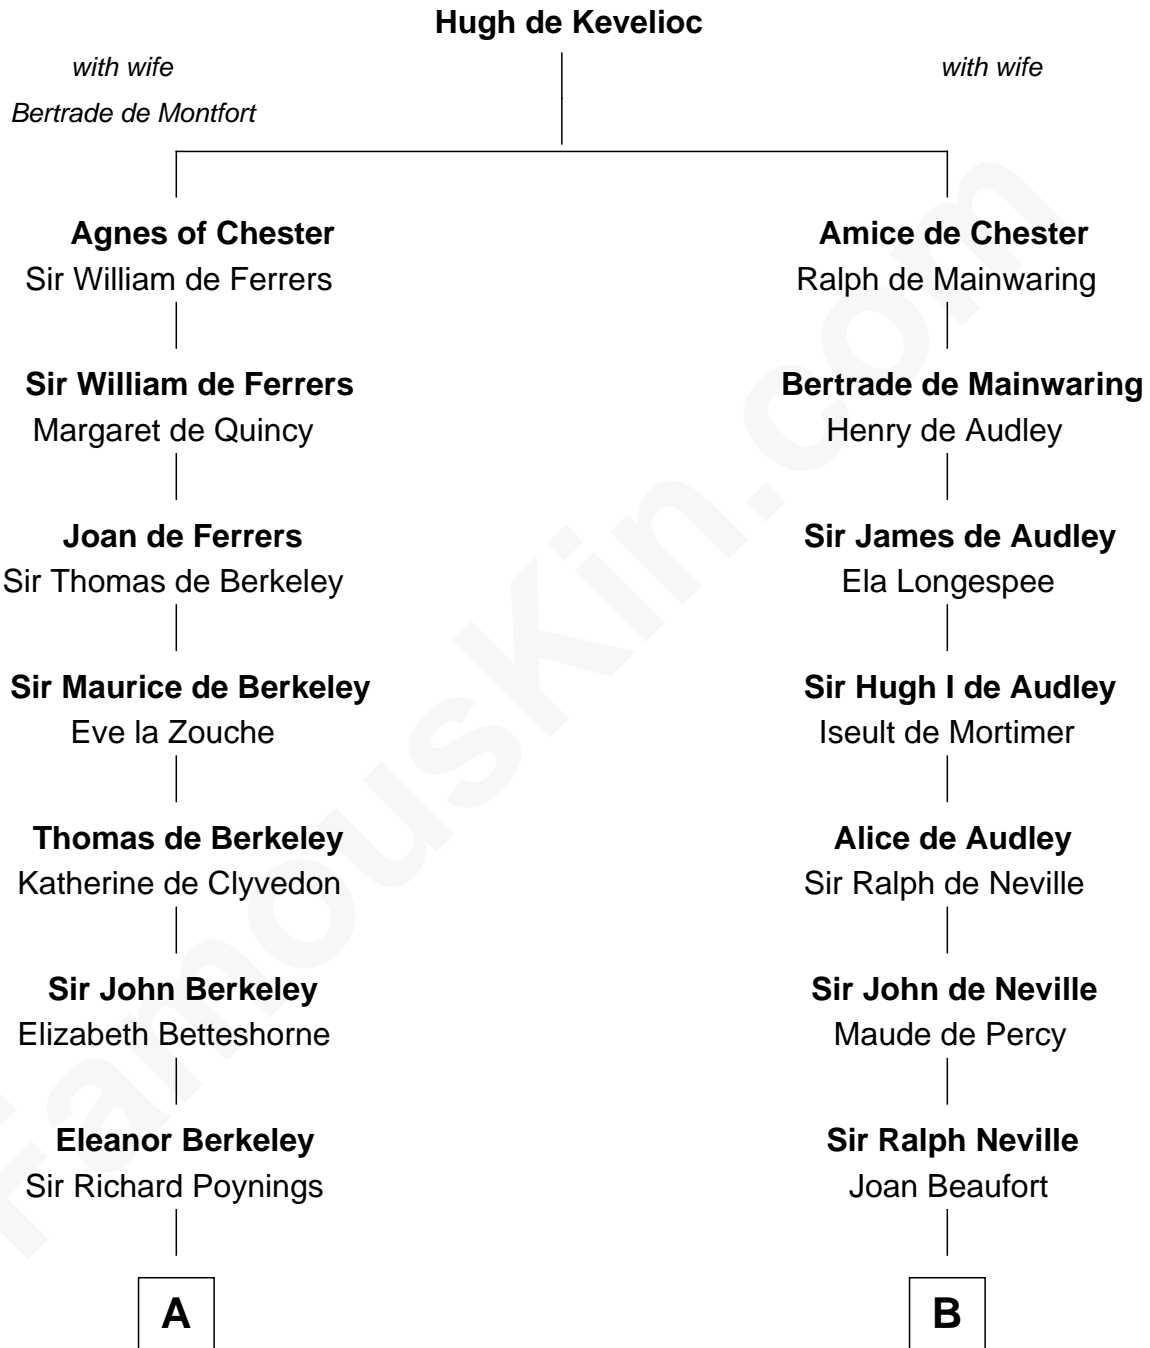

FamousKin.com

Relationship Chart of

Horace Gray

U.S. Supreme Court Justice

11th cousin 10 times removed of

Catherine Parr

6th Wife of King Henry VIII