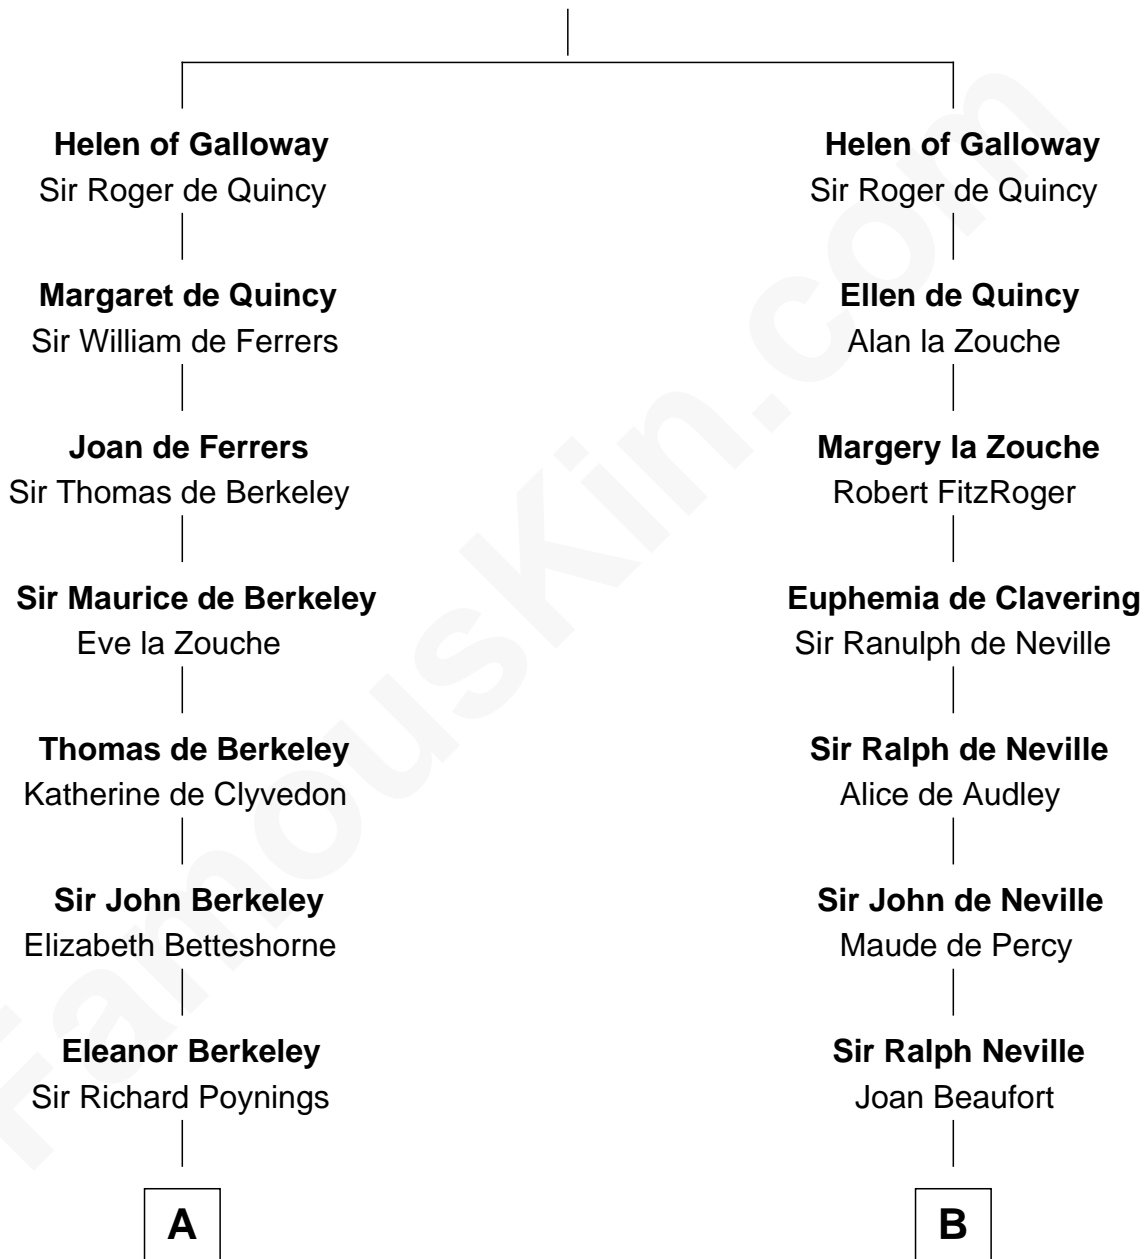

FamousKin.com

Relationship Chart of

Horace Gray

U.S. Supreme Court Justice

11th cousin 10 times removed of

Catherine Parr

6th Wife of King Henry VIII

Alan of Galloway

Helen de l'Isle

C

—
Joanna Cotton
Rev. John Brown

—
Elizabeth Brown
John Chipman

—
Elizabeth Chipman
William Gray

—
Horace Gray
Harriet Upham

—
Horace Gray
U.S. Supreme Court Justice