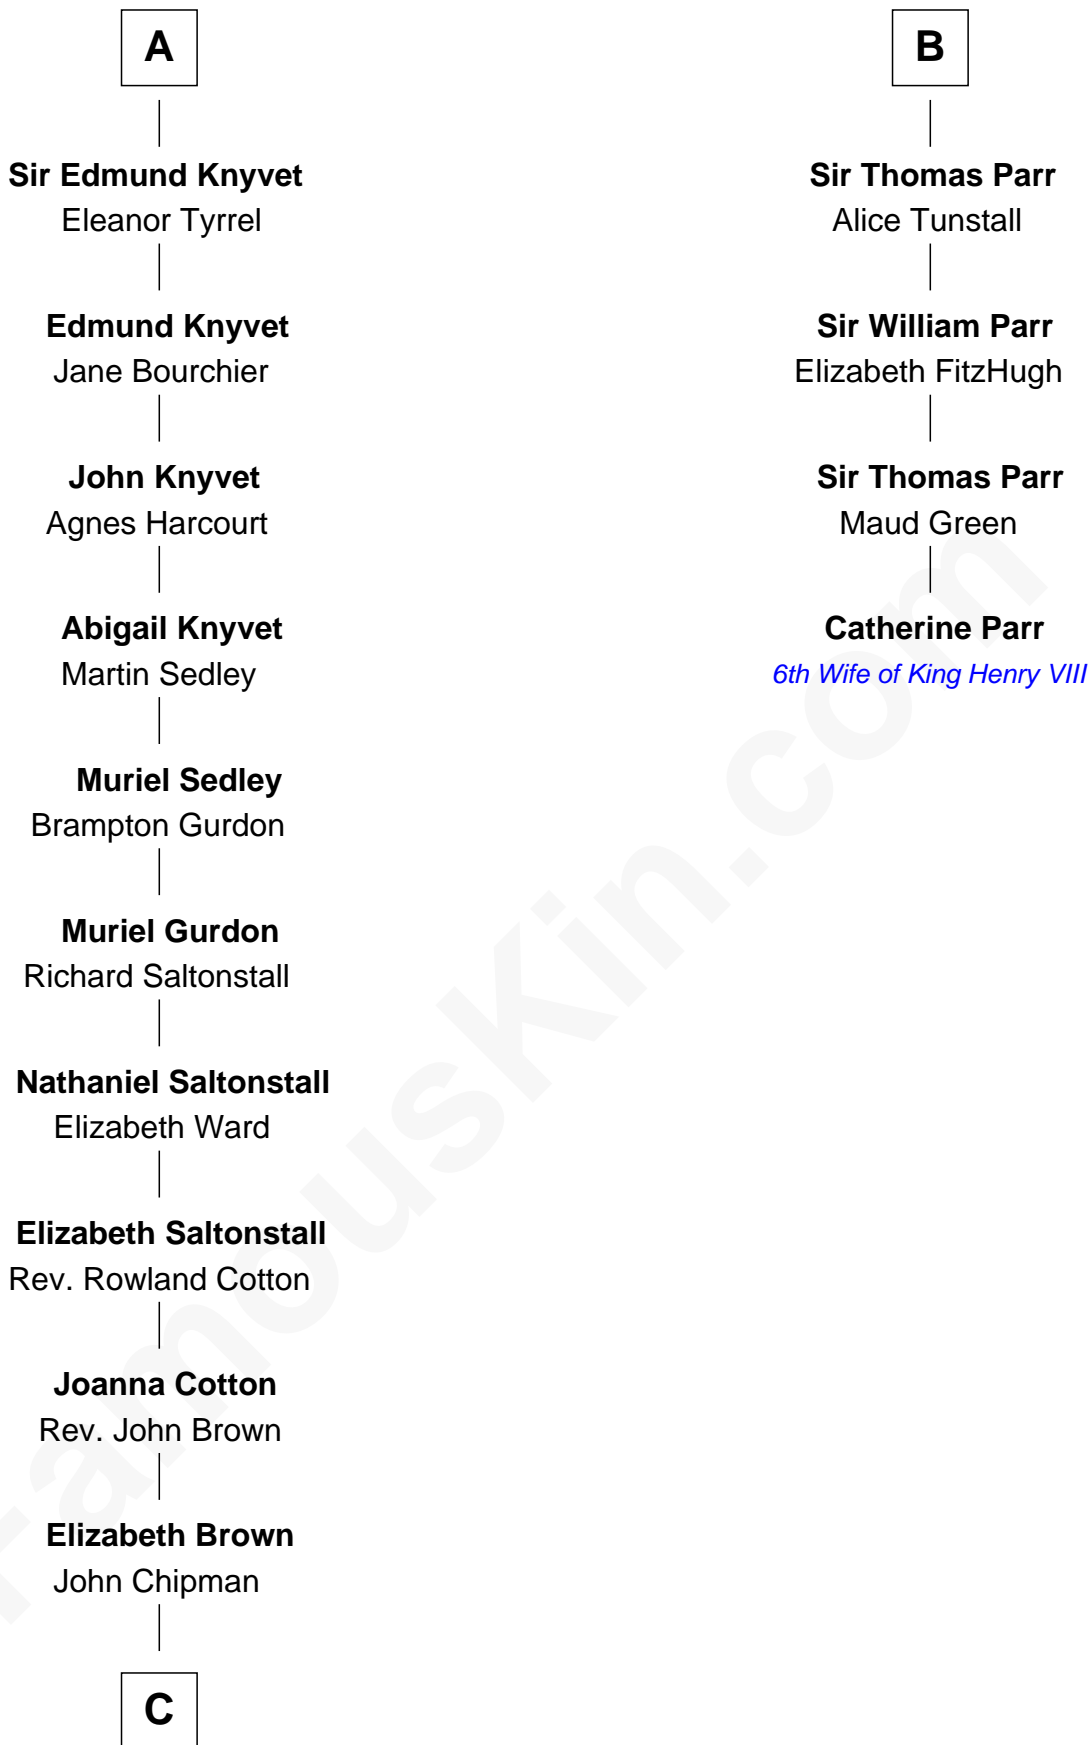

FamousKin.com

Relationship Chart of

Horace Gray

U.S. Supreme Court Justice

10th cousin 9 times removed of

Catherine Parr

6th Wife of King Henry VIII

C