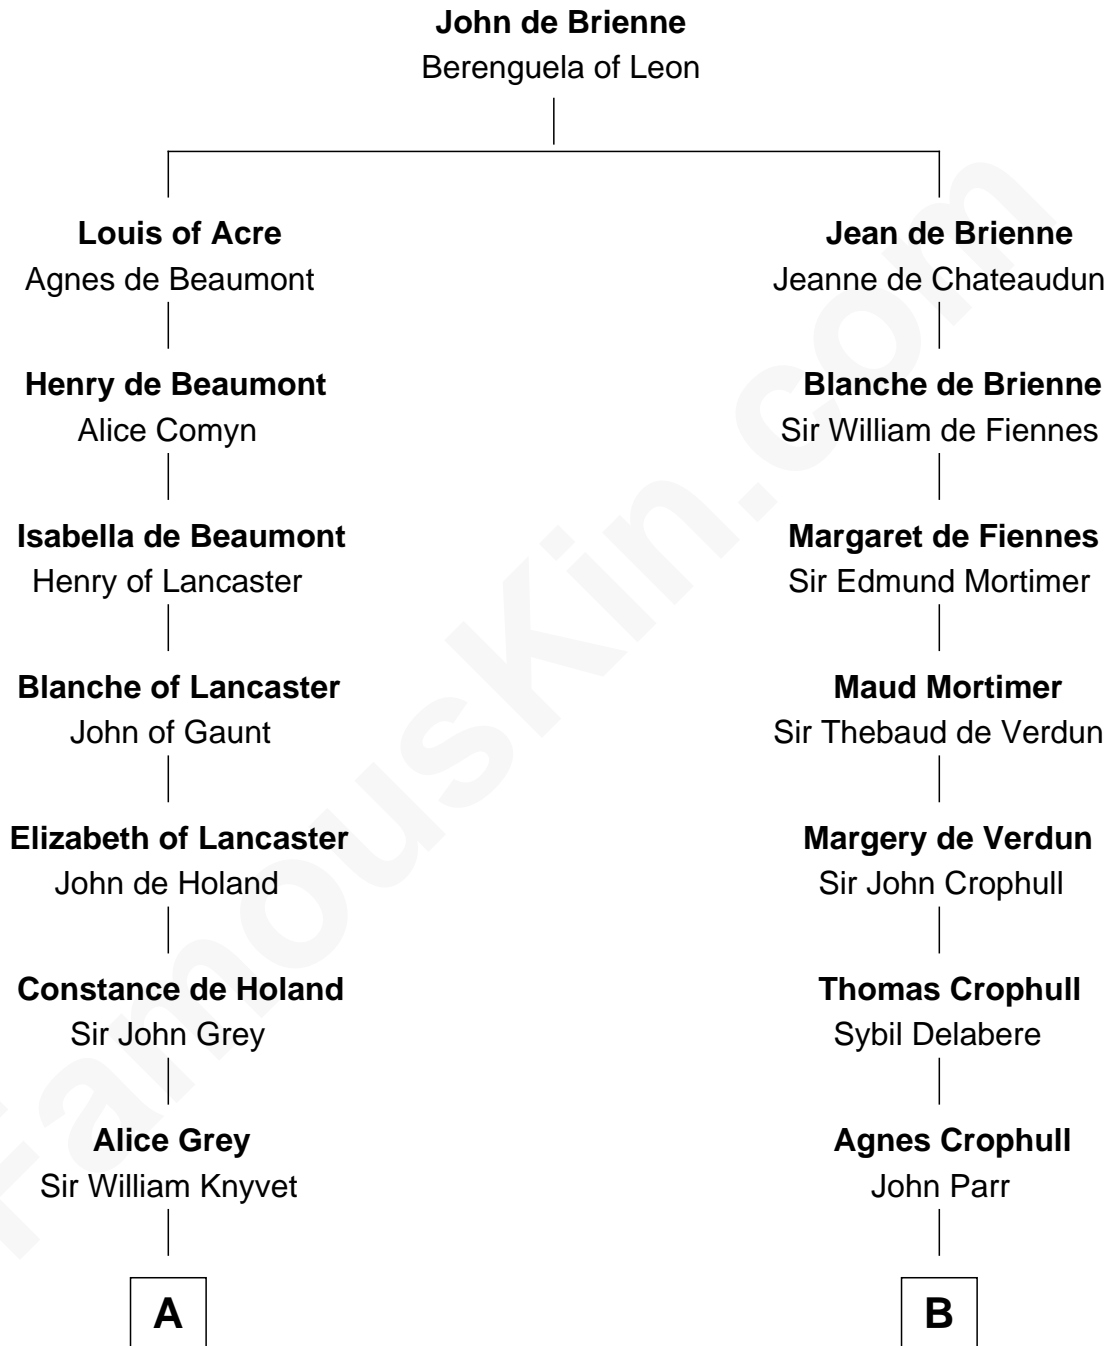

FamousKin.com

Relationship Chart of

Horace Gray

U.S. Supreme Court Justice

10th cousin 9 times removed of

Catherine Parr

6th Wife of King Henry VIII

C

—
Elizabeth Chipman

William Gray

—
Horace Gray

Harriet Upham

—
Horace Gray

U.S. Supreme Court Justice

FamousKin.com