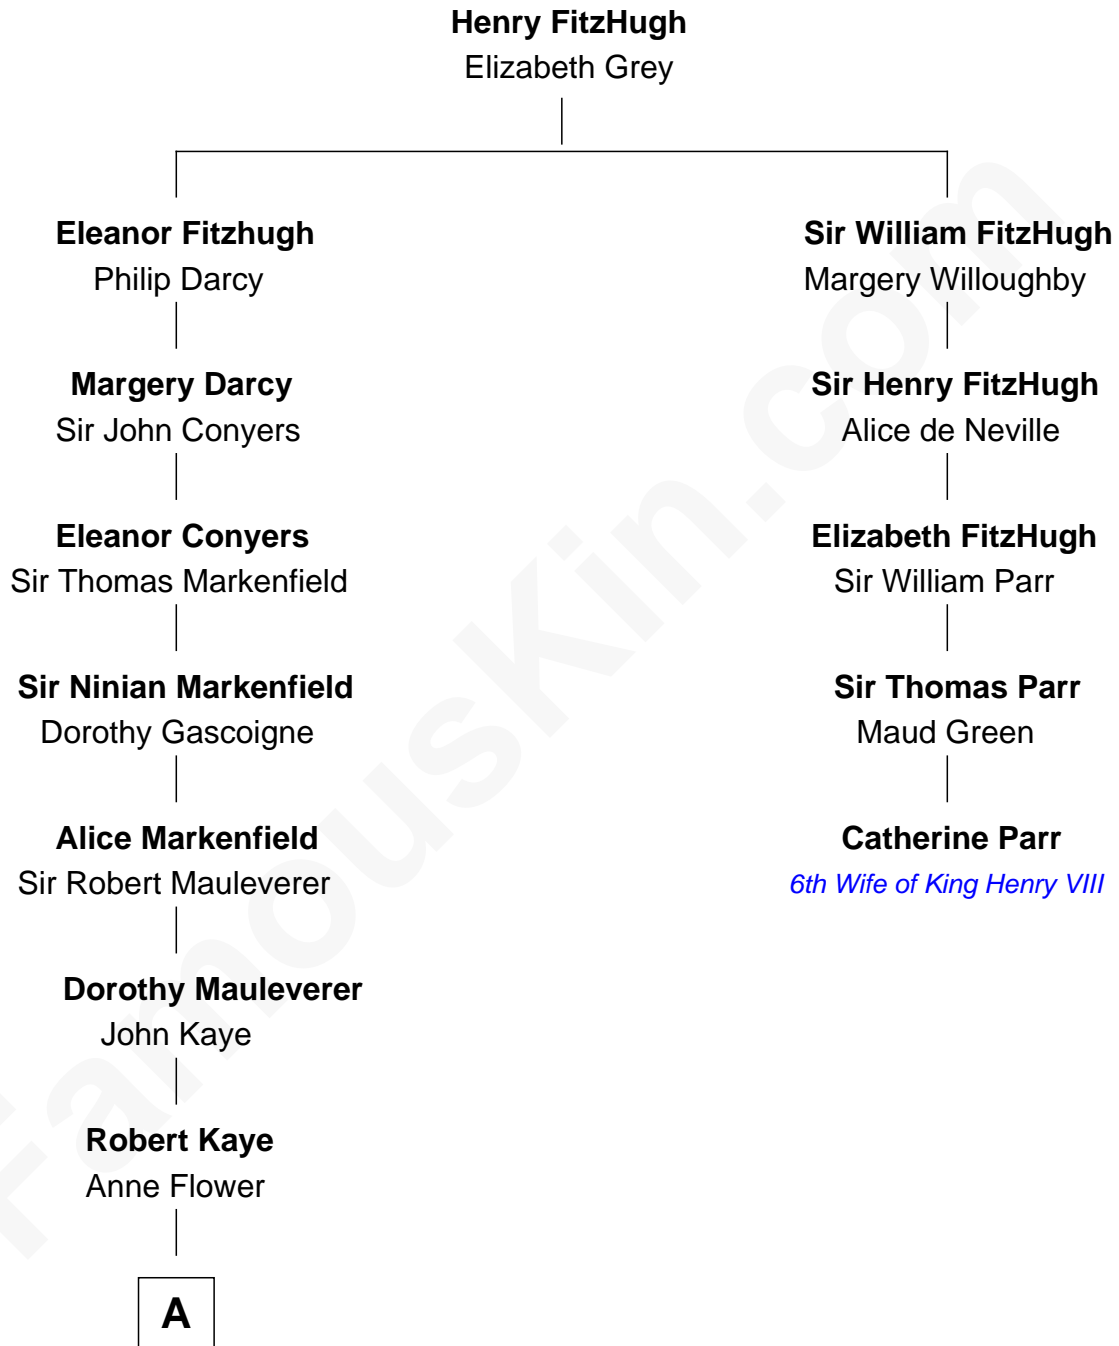

FamousKin.com

Relationship Chart of

Horace Gray

U.S. Supreme Court Justice

4th cousin 11 times removed of

Catherine Parr

6th Wife of King Henry VIII

A