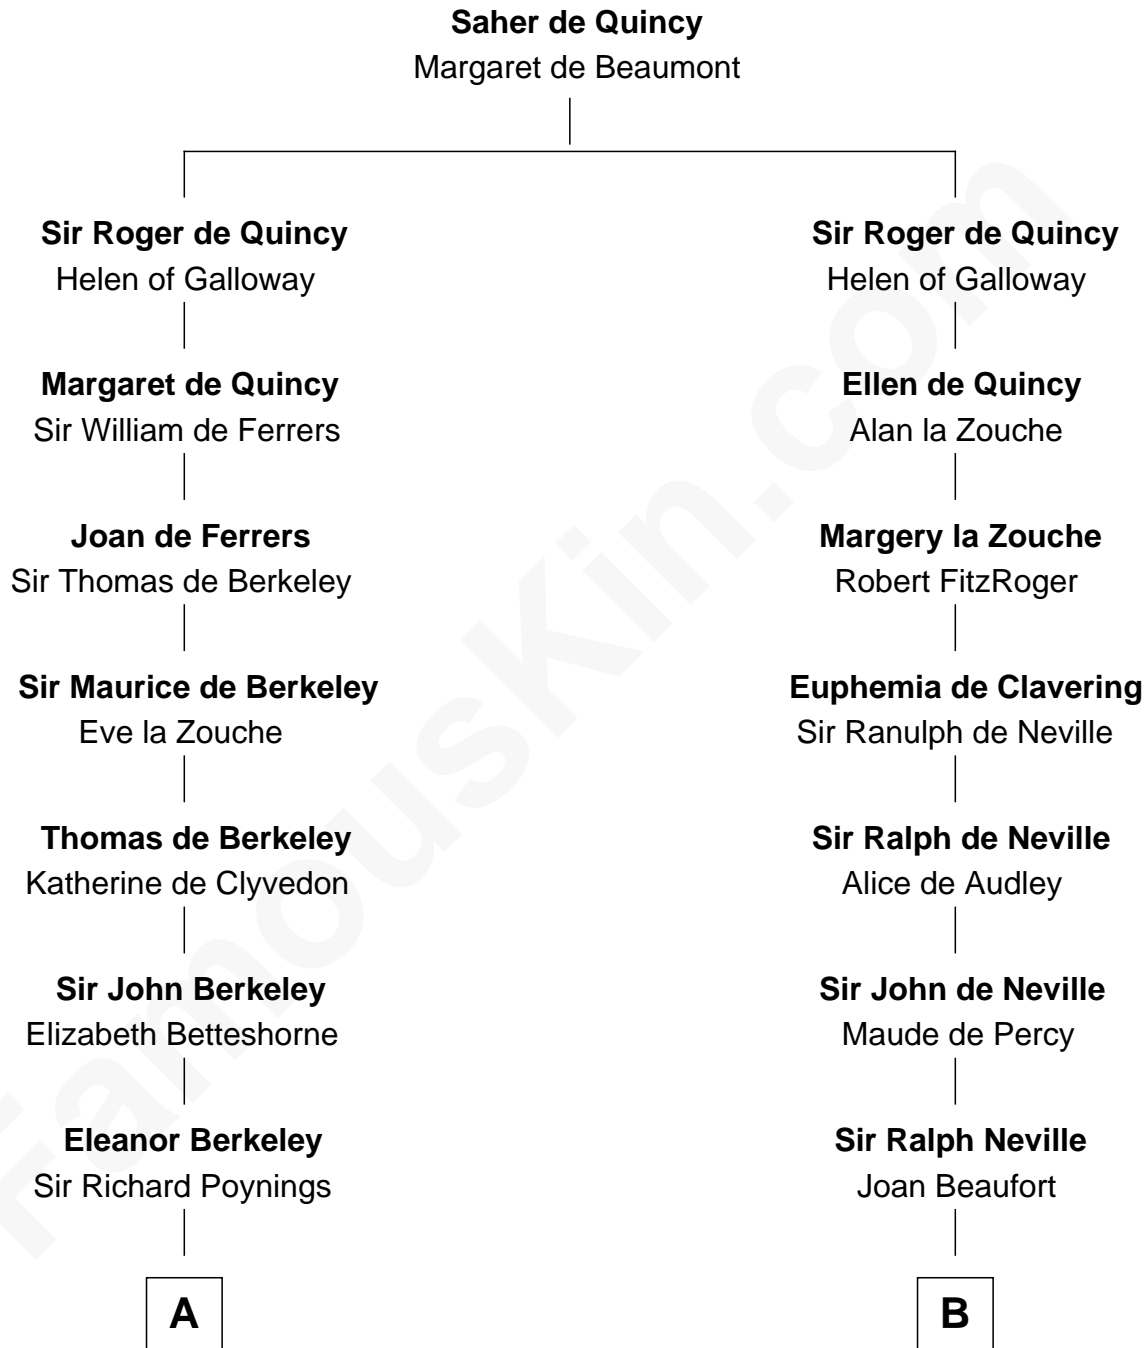

FamousKin.com

Relationship Chart of

Horace Gray

U.S. Supreme Court Justice

11th cousin 10 times removed of

Catherine Parr

6th Wife of King Henry VIII

C

—
Joanna Cotton
Rev. John Brown

—
Elizabeth Brown
John Chipman

—
Elizabeth Chipman
William Gray

—
Horace Gray
Harriet Upham

—
Horace Gray
U.S. Supreme Court Justice