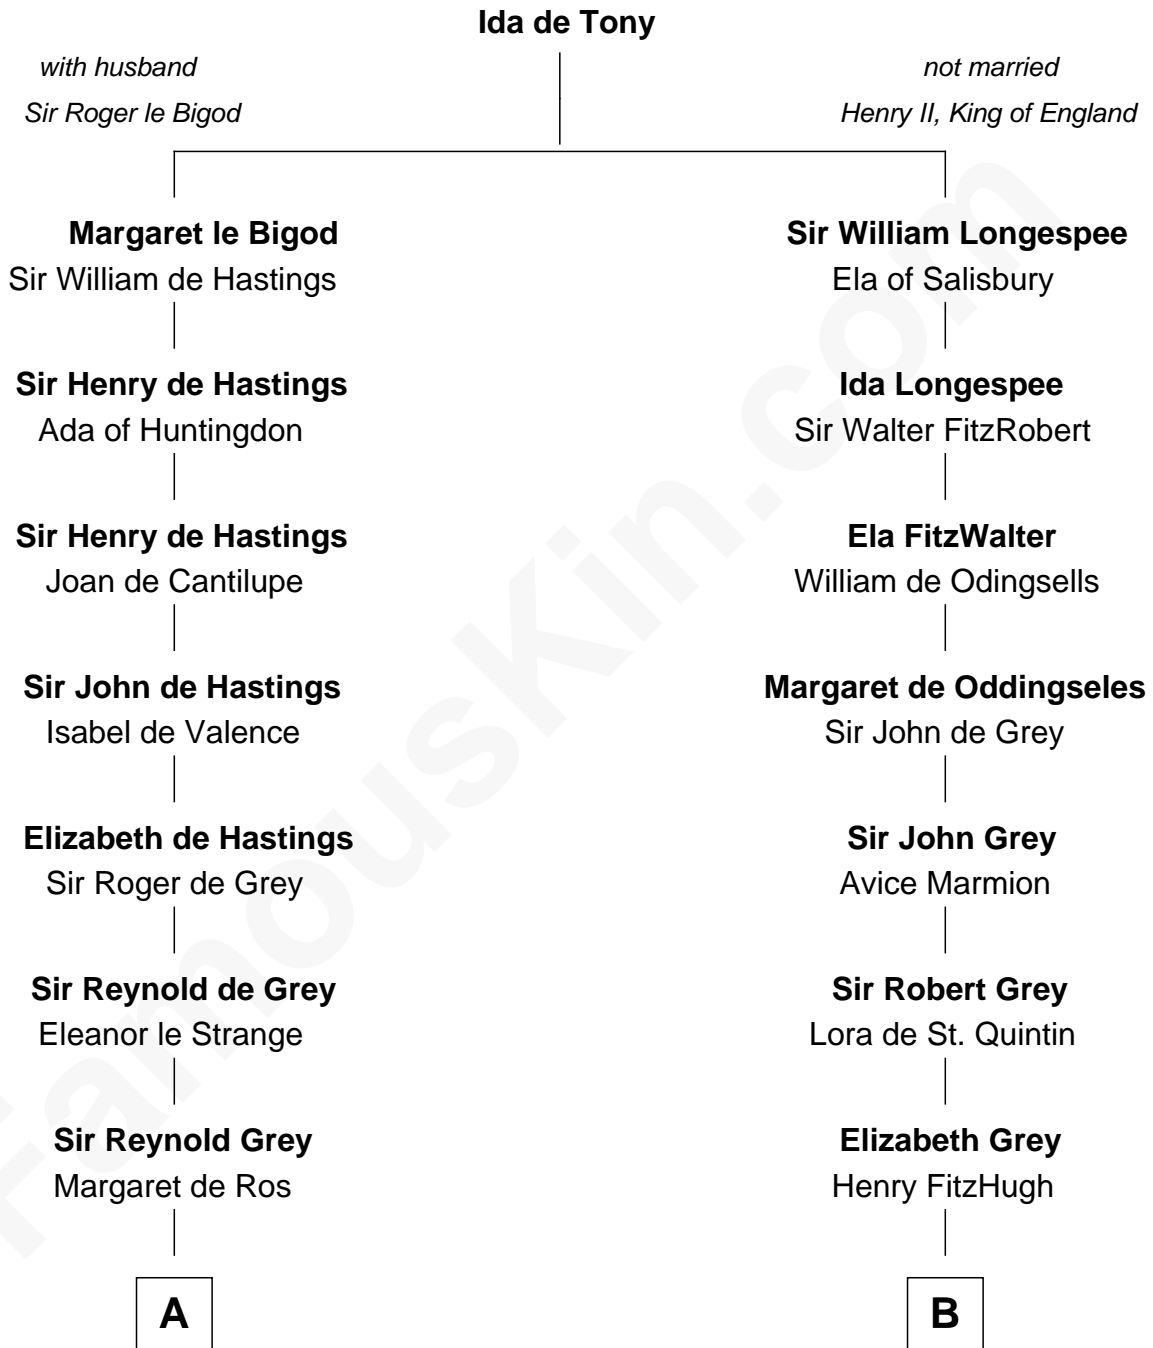

FamousKin.com

Relationship Chart of

Horace Gray

U.S. Supreme Court Justice

11th cousin 10 times removed of

Catherine Parr

6th Wife of King Henry VIII

C