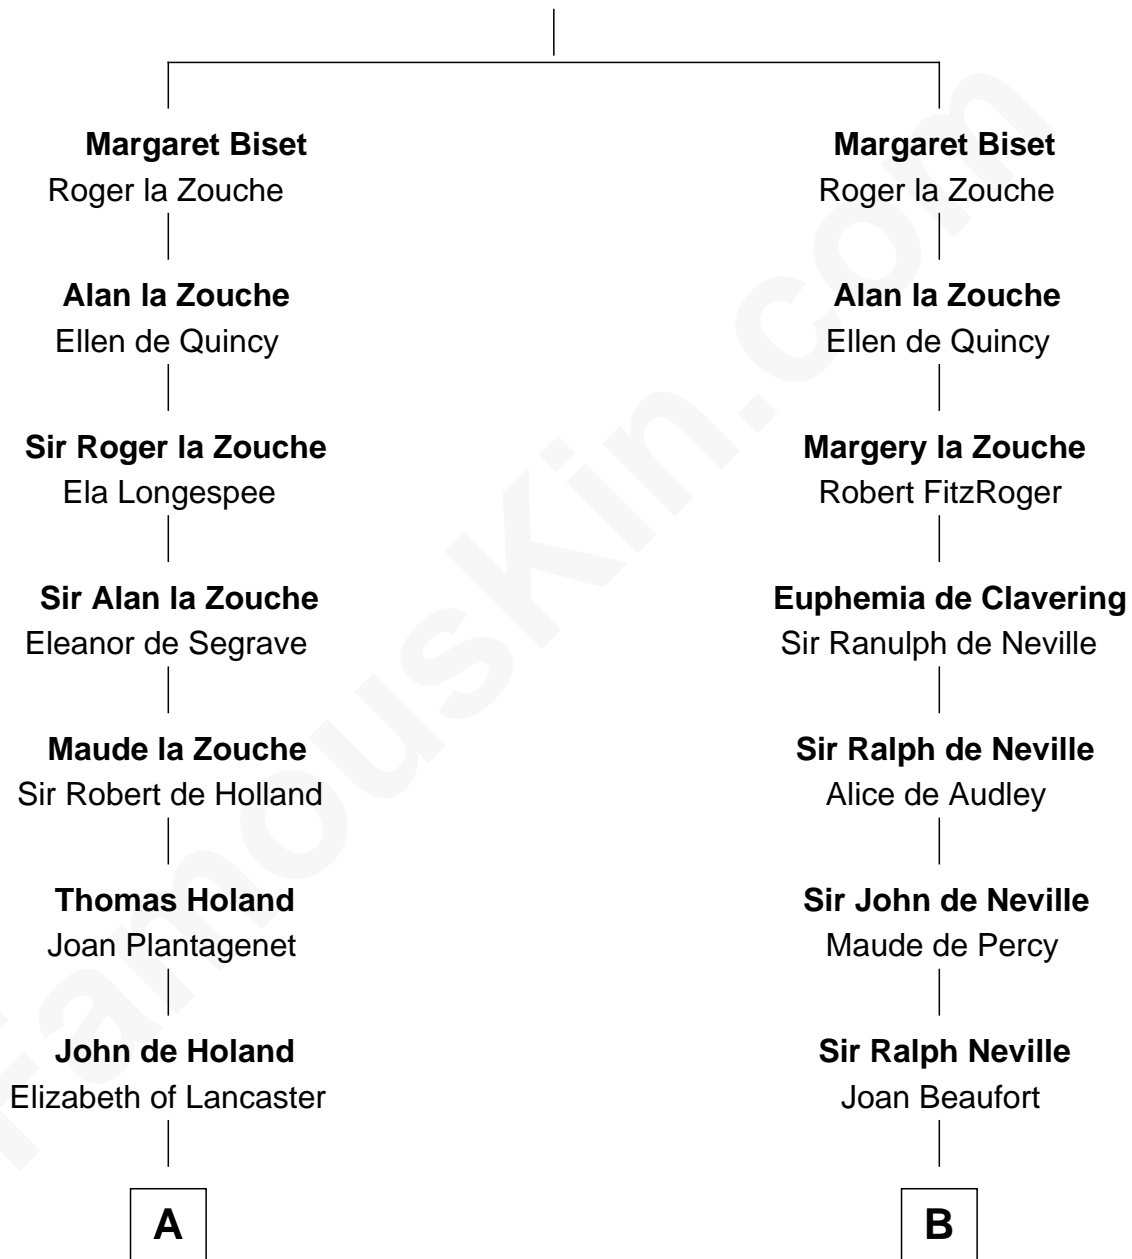

FamousKin.com

Relationship Chart of

Horace Gray

U.S. Supreme Court Justice

11th cousin 10 times removed of

Catherine Parr

6th Wife of King Henry VIII

Henry Biset

C

—
Joanna Cotton
Rev. John Brown

—
Elizabeth Brown
John Chipman

—
Elizabeth Chipman
William Gray

—
Horace Gray
Harriet Upham

—
Horace Gray
U.S. Supreme Court Justice