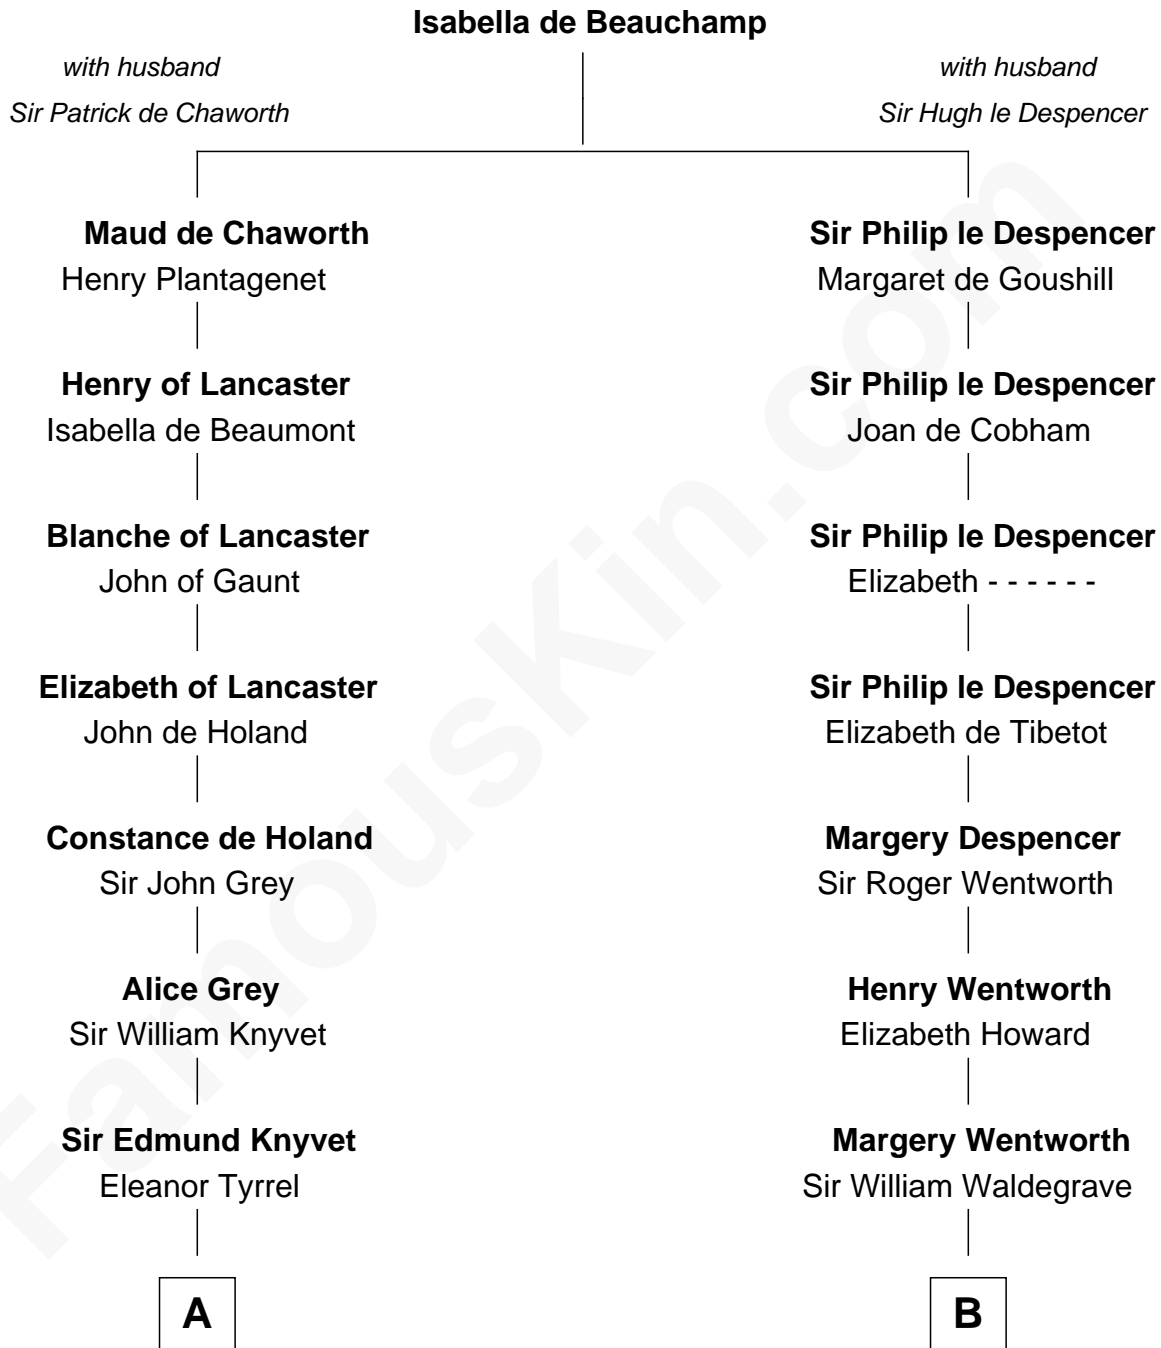

## Relationship Chart of

### Horace Gray

*U.S. Supreme Court Justice*

18th cousin 3 times removed of

### Jake Gyllenhaal

*Movie Actor*

**C**

**Horace Gray**  
Harriet Upham

**Horace Gray**  
*U.S. Supreme Court Justice*

**D**

**Anders Leonard Gyllenhaal**  
Selma Amanda Nelson

**Leonard Ephraim Gyllenhaal**  
Philo Pendleton