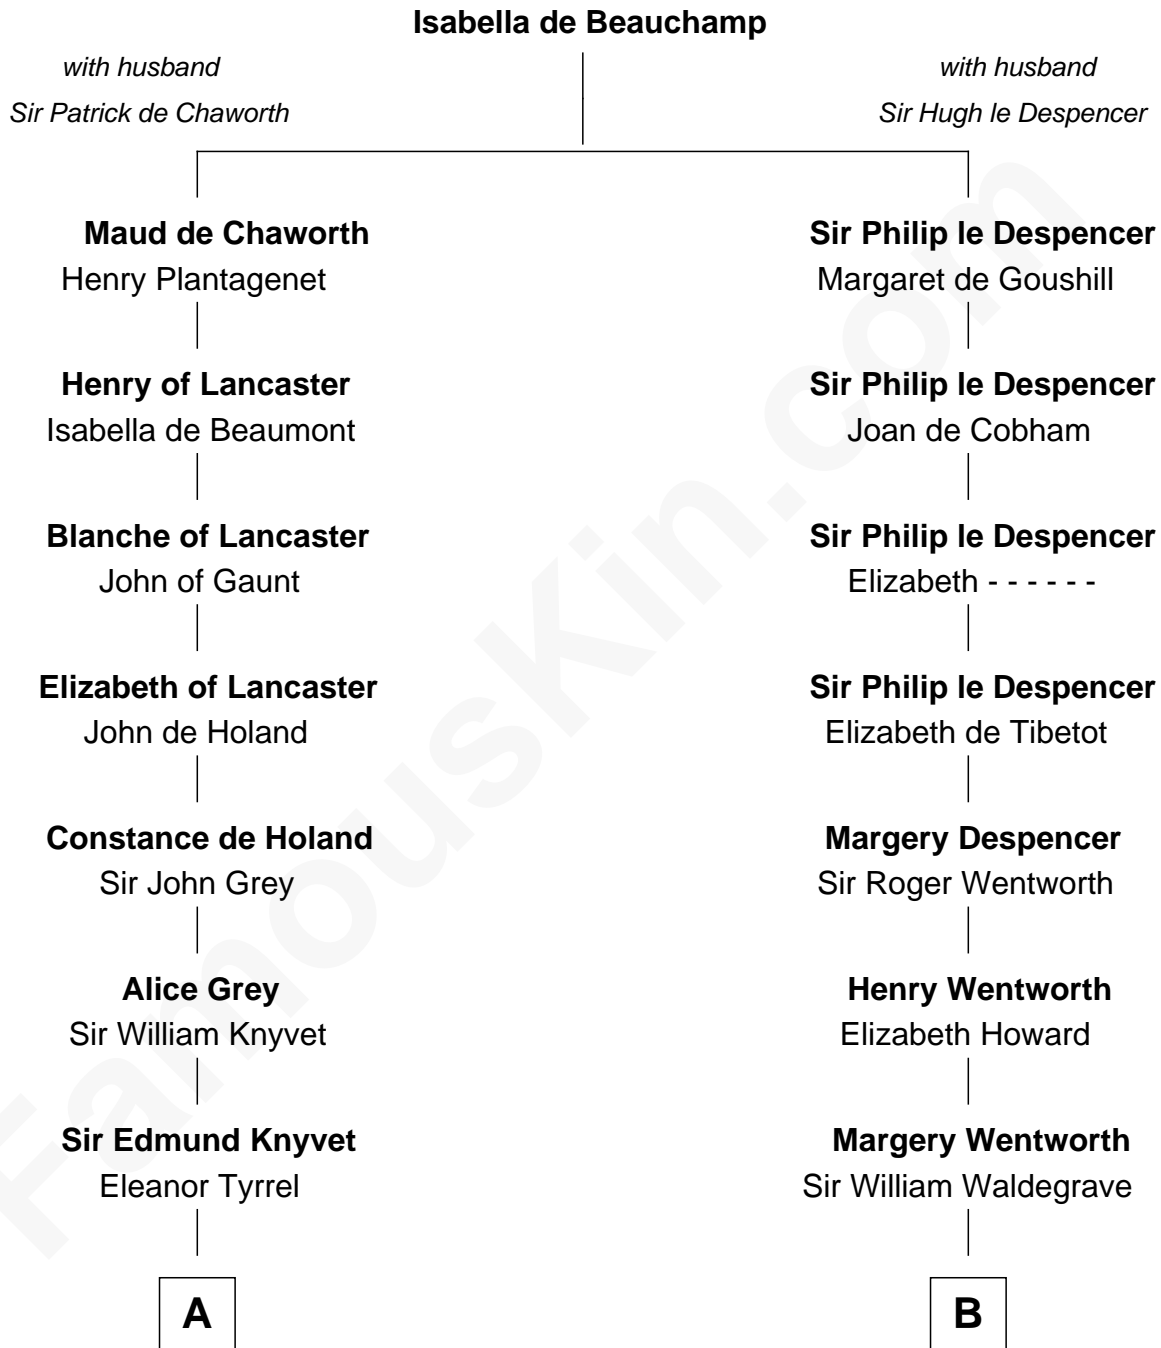

## Relationship Chart of

### Horace Gray

*U.S. Supreme Court Justice*

18th cousin 3 times removed of

**Maggie Gyllenhaal**

*Movie Actress*

**C**

**Horace Gray**  
Harriet Upham

**Horace Gray**  
*U.S. Supreme Court Justice*

**D**

**Anders Leonard Gyllenhaal**  
Selma Amanda Nelson

**Leonard Ephraim Gyllenhaal**  
Philo Pendleton

**Hugh Anders Gyllenhaal**  
Virginia Lowrie Childs

**Stephen Roark Gyllenhaal**  
Naomi Achs

**Maggie Gyllenhaal**  
*Movie Actress*