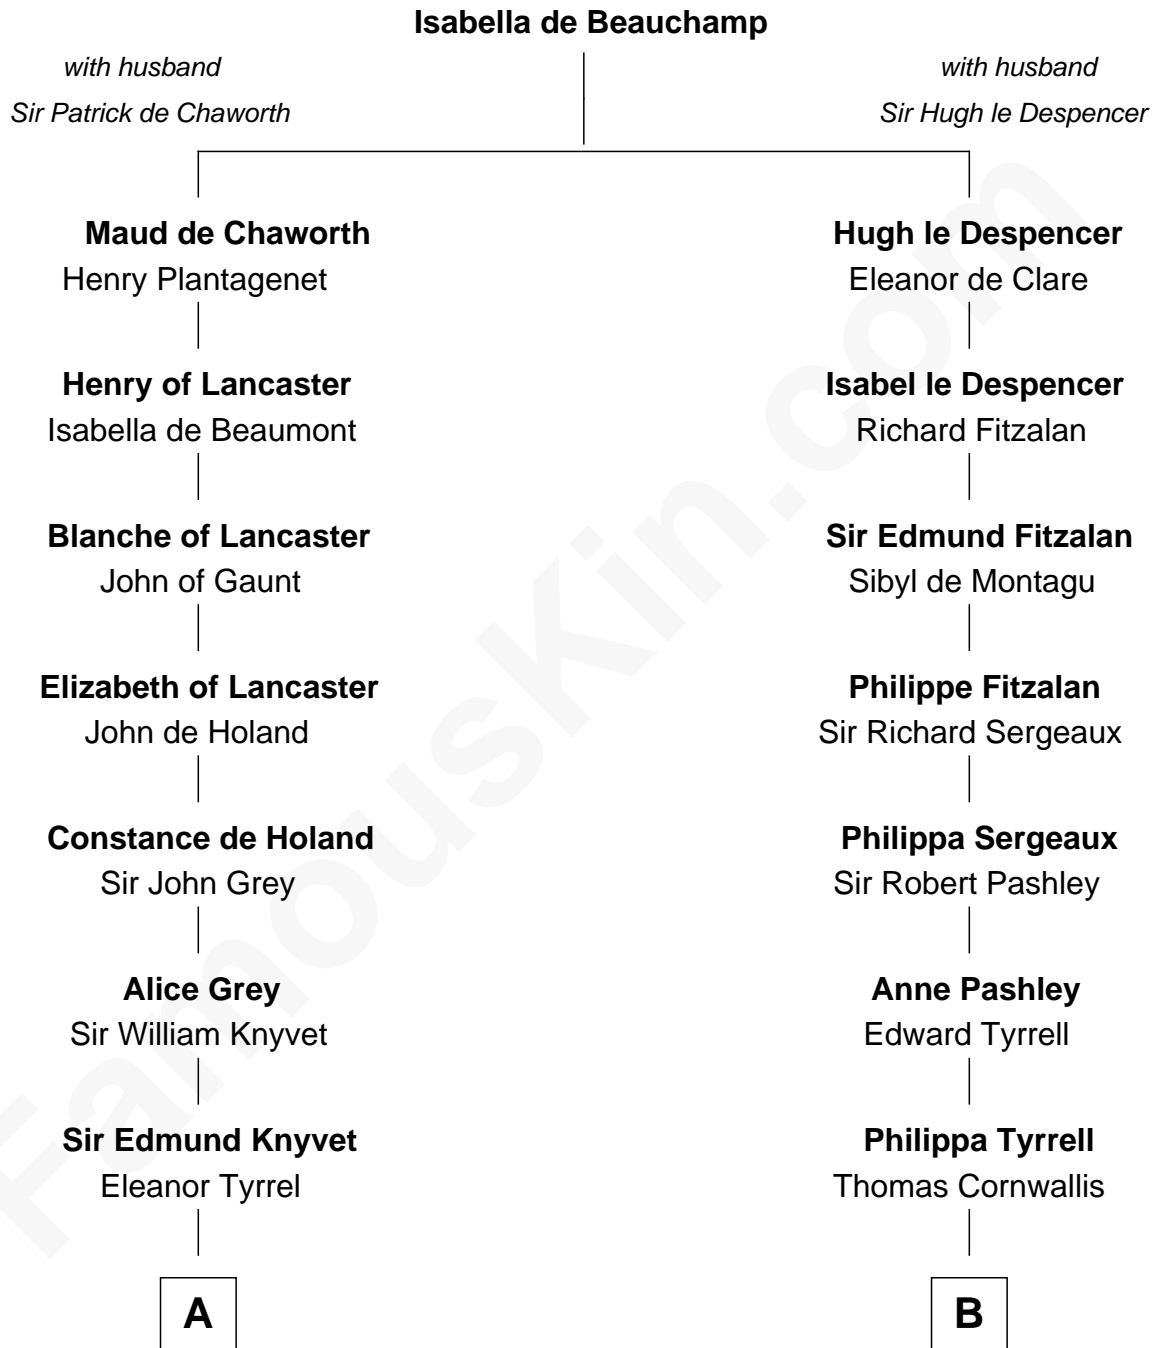

FamousKin.com

Relationship Chart of

Horace Gray

U.S. Supreme Court Justice

18th cousin 1 time removed of

General James Longstreet

Confederate Army - U.S. Civil War

C

Horace Gray
Harriet Upham

Horace Gray
U.S. Supreme Court Justice

D

Hannah FitzRandolph
William Longstreet

James Longstreet
Mary Anna Dent

General James Longstreet
Confederate Army - U.S. Civil War

FamousKin.com