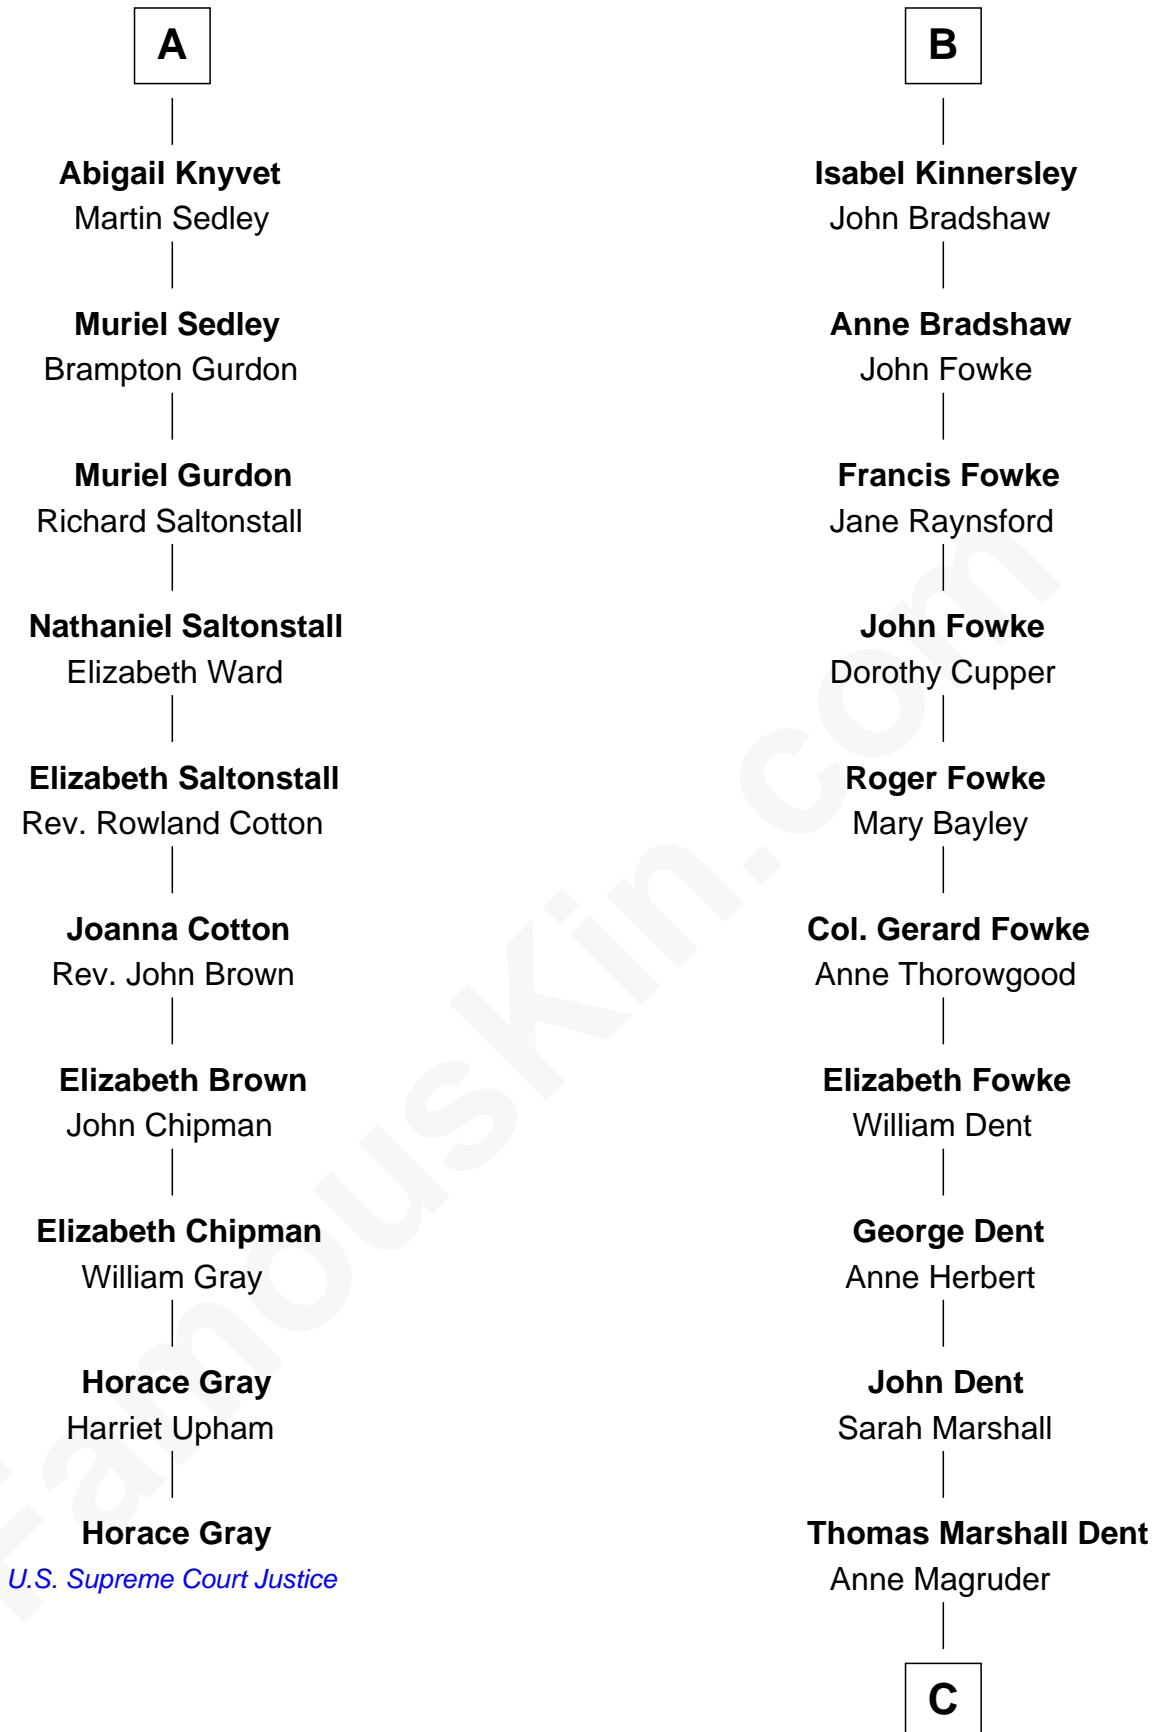

FamousKin.com

Relationship Chart of Horace Gray

U.S. Supreme Court Justice

16th cousin 2 times removed of

General James Longstreet

Confederate Army - U.S. Civil War

C

Mary Anna Dent
James Longstreet

General James Longstreet
Confederate Army - U.S. Civil War

FamousKin.com