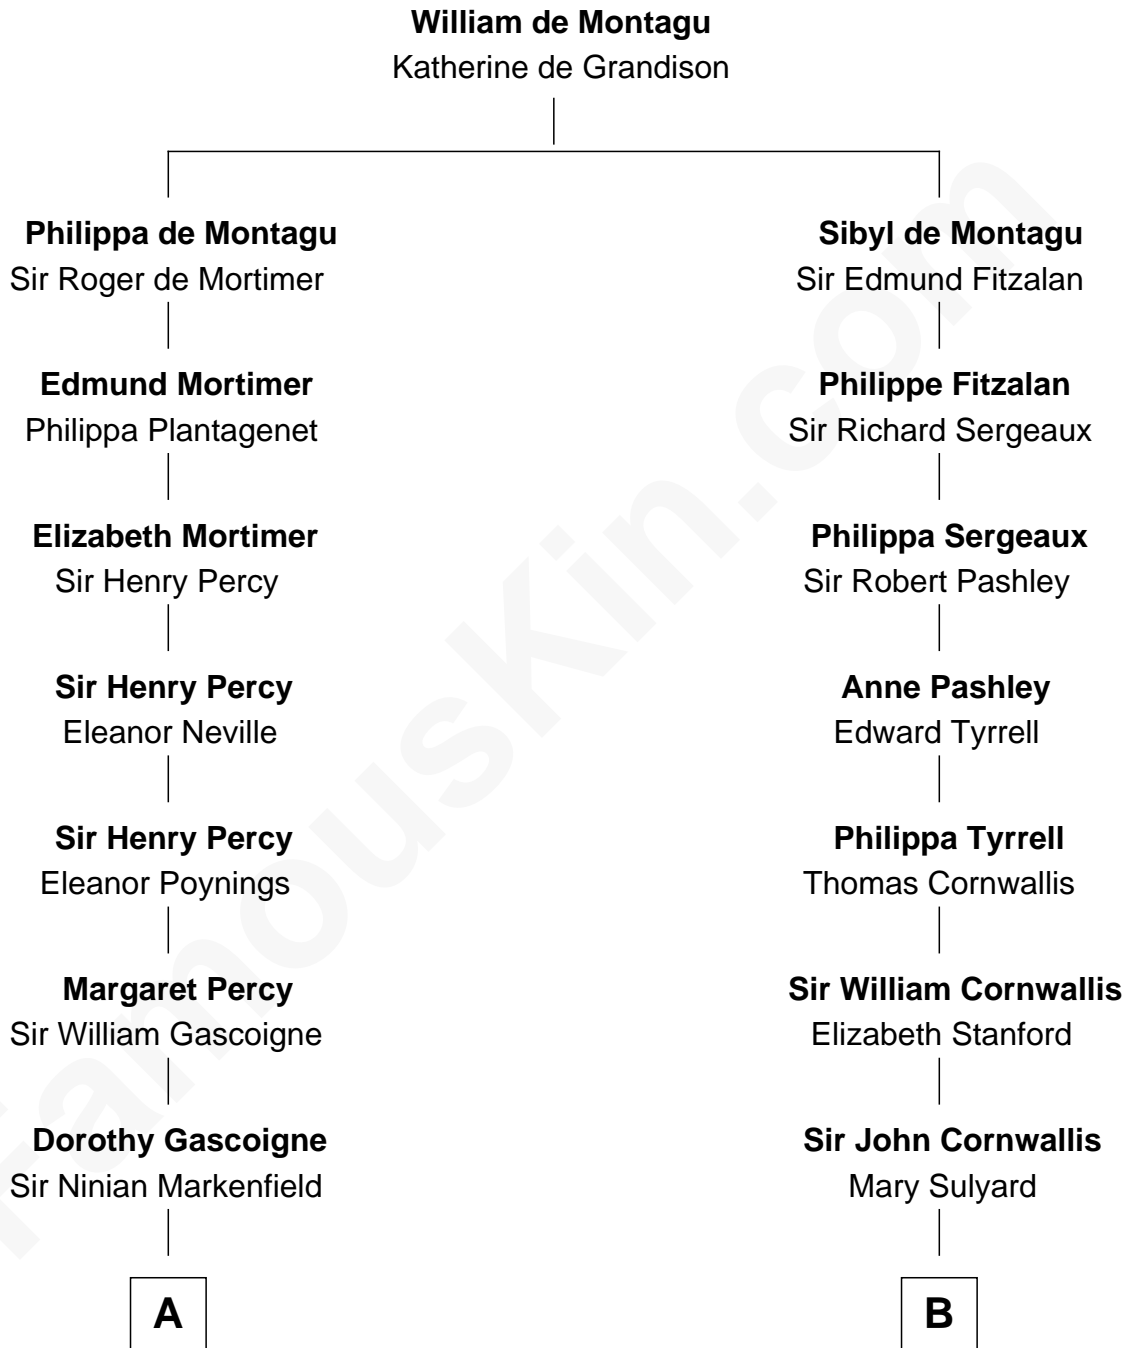

## Relationship Chart of

### Horace Gray

*U.S. Supreme Court Justice*

17th cousin 1 time removed of

**General James Longstreet**

*Confederate Army - U.S. Civil War*

**C**

—  
**Horace Gray**  
Harriet Upham

—  
**Horace Gray**  
*U.S. Supreme Court Justice*