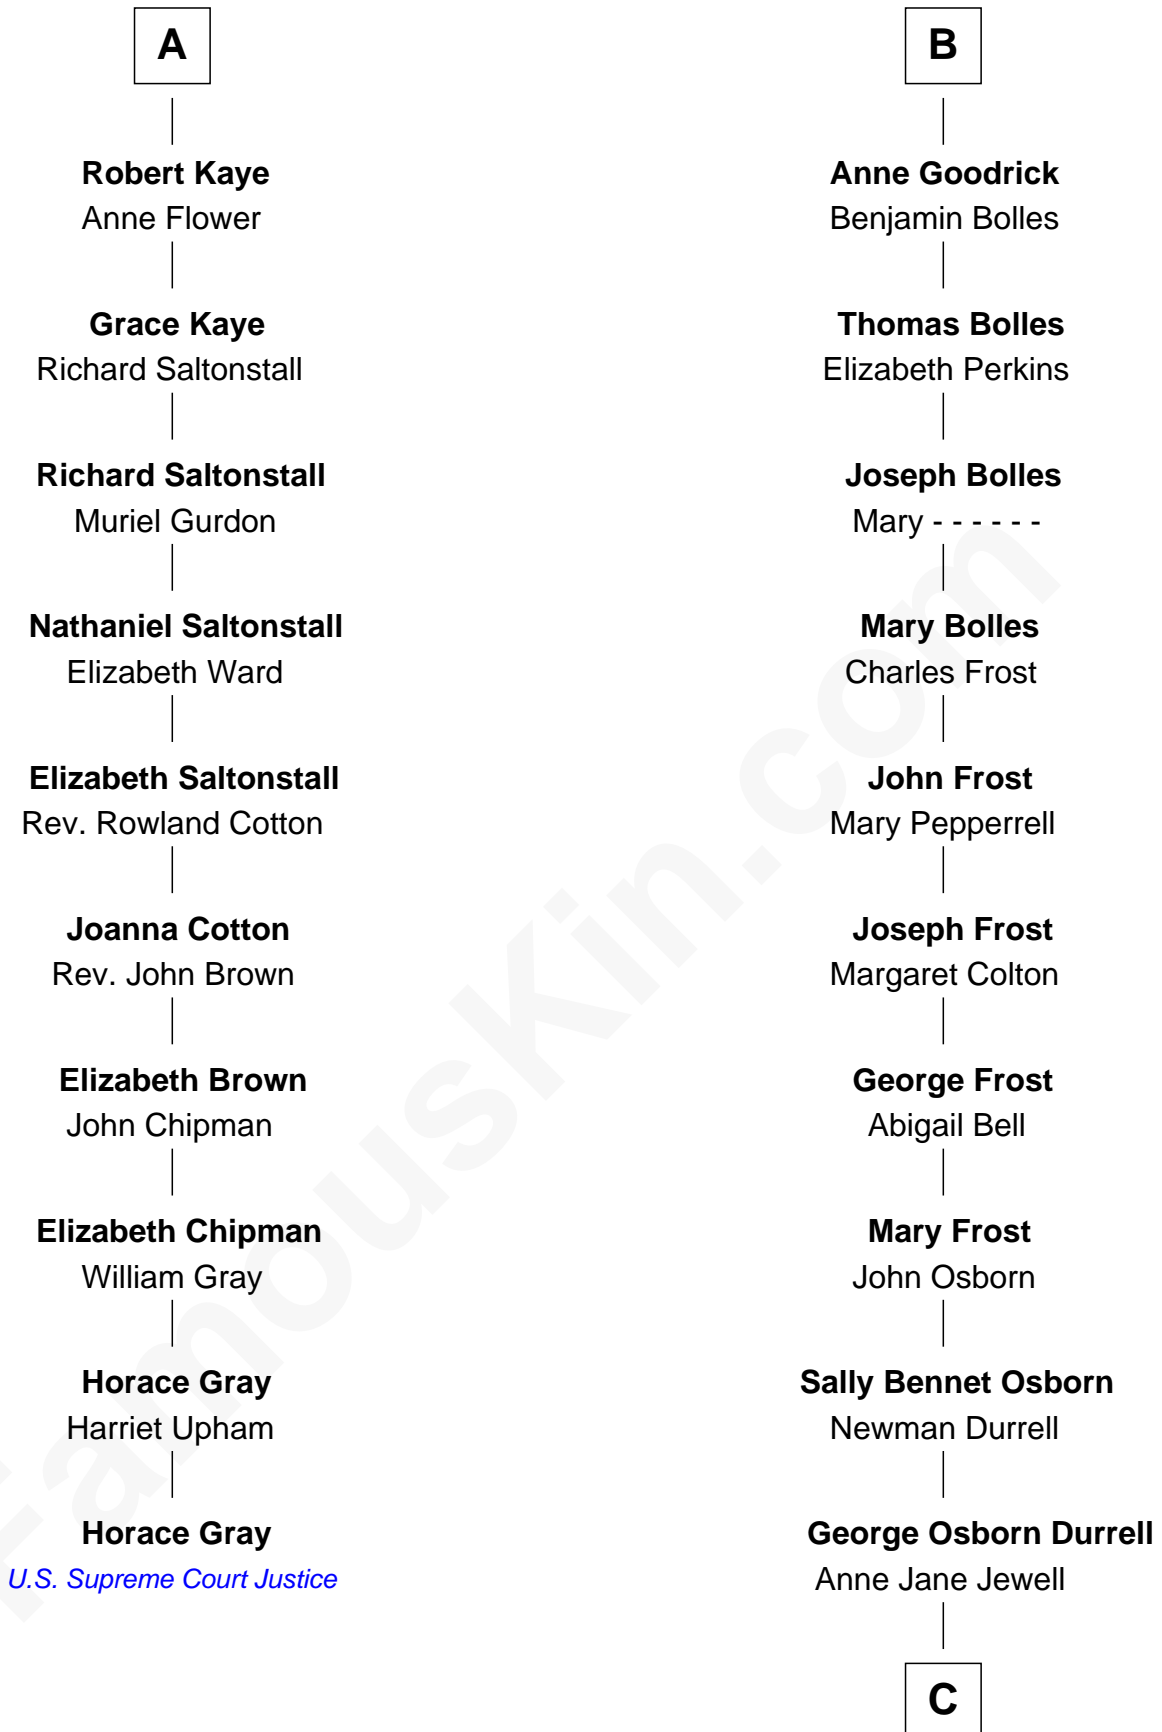

## Relationship Chart of

### Horace Gray

*U.S. Supreme Court Justice*

16th cousin 3 times removed of

### Lucille Ball

*TV Actress - "I Love Lucy"*

**Sir Roger de Clifford**

Maud de Beauchamp

**C**

**Nellie Rebecca Durrell**

Jasper Clinton Ball

**Henry Durrell Ball**