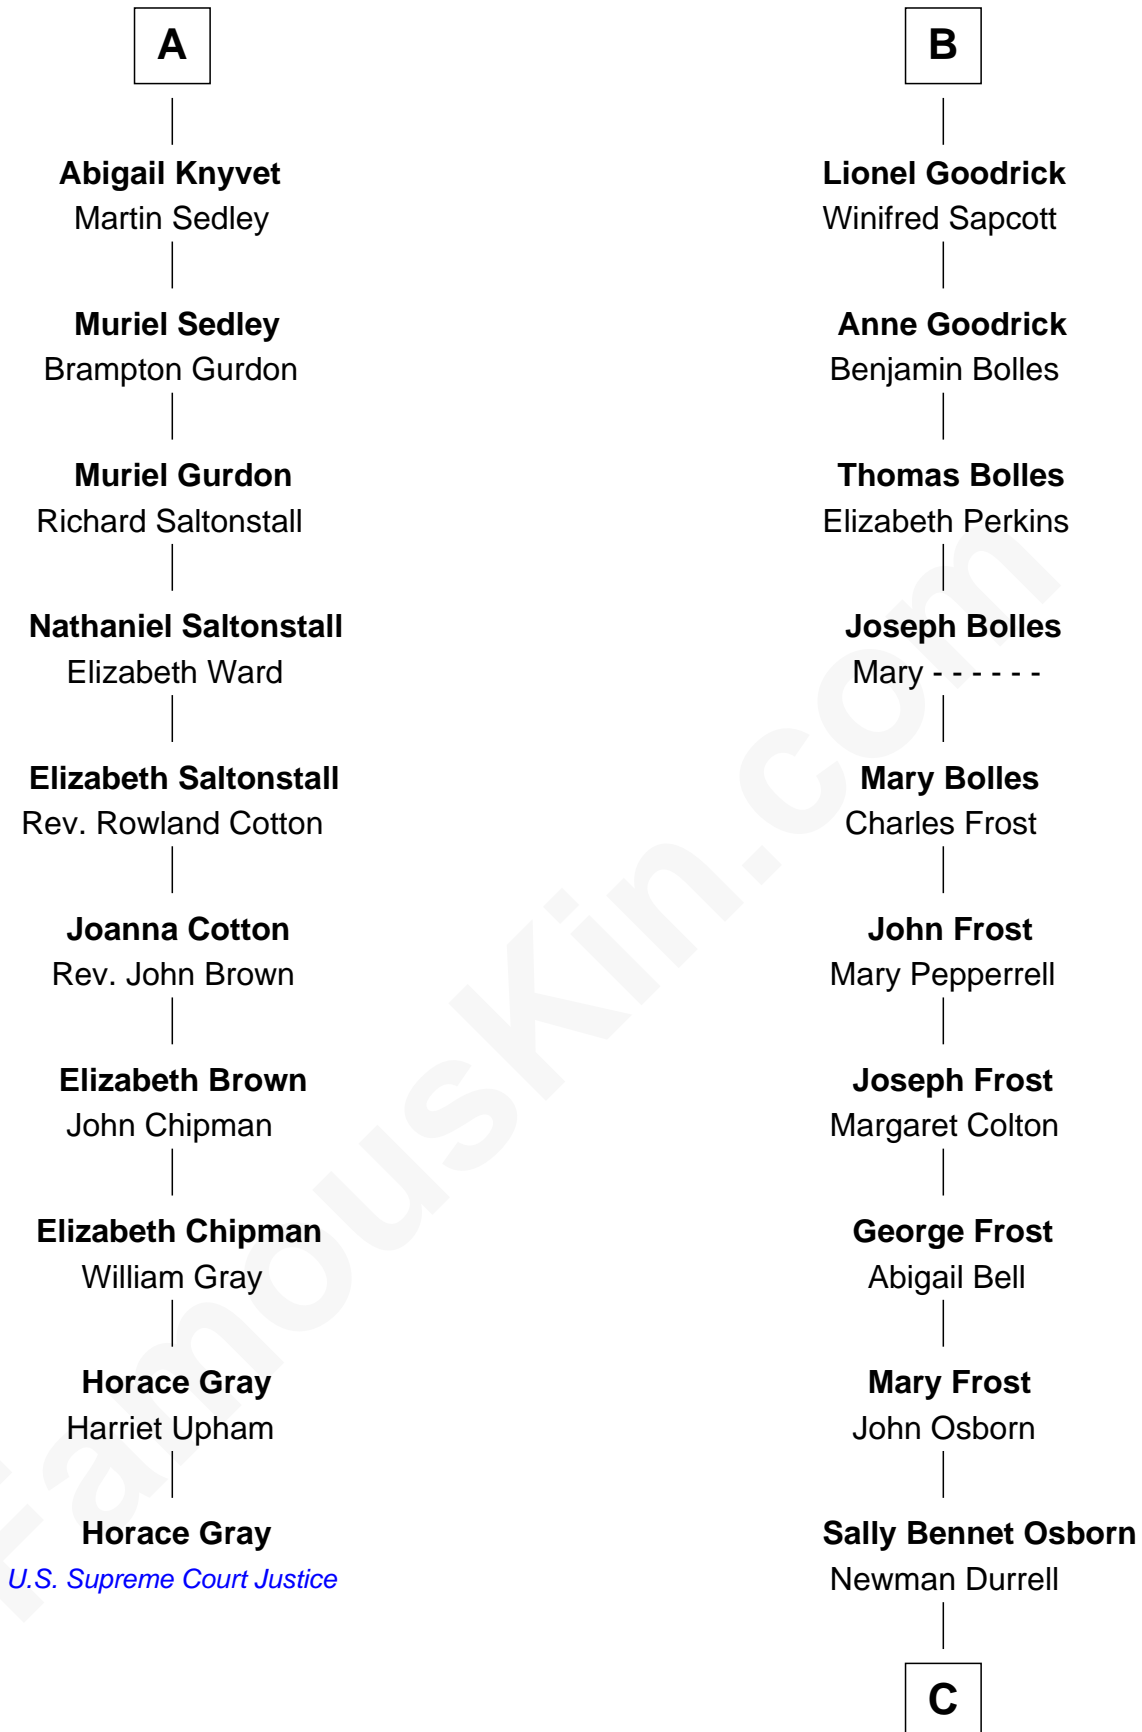

FamousKin.com

Relationship Chart of

Horace Gray

U.S. Supreme Court Justice

16th cousin 4 times removed of

Lucille Ball

TV Actress - "I Love Lucy"

C

George Osborn Durrell

Anne Jane Jewell

Nellie Rebecca Durrell

Jasper Clinton Ball

Henry Durrell Ball

Desiree Evelyn Hunt

Lucille Ball

TV Actress - "I Love Lucy"