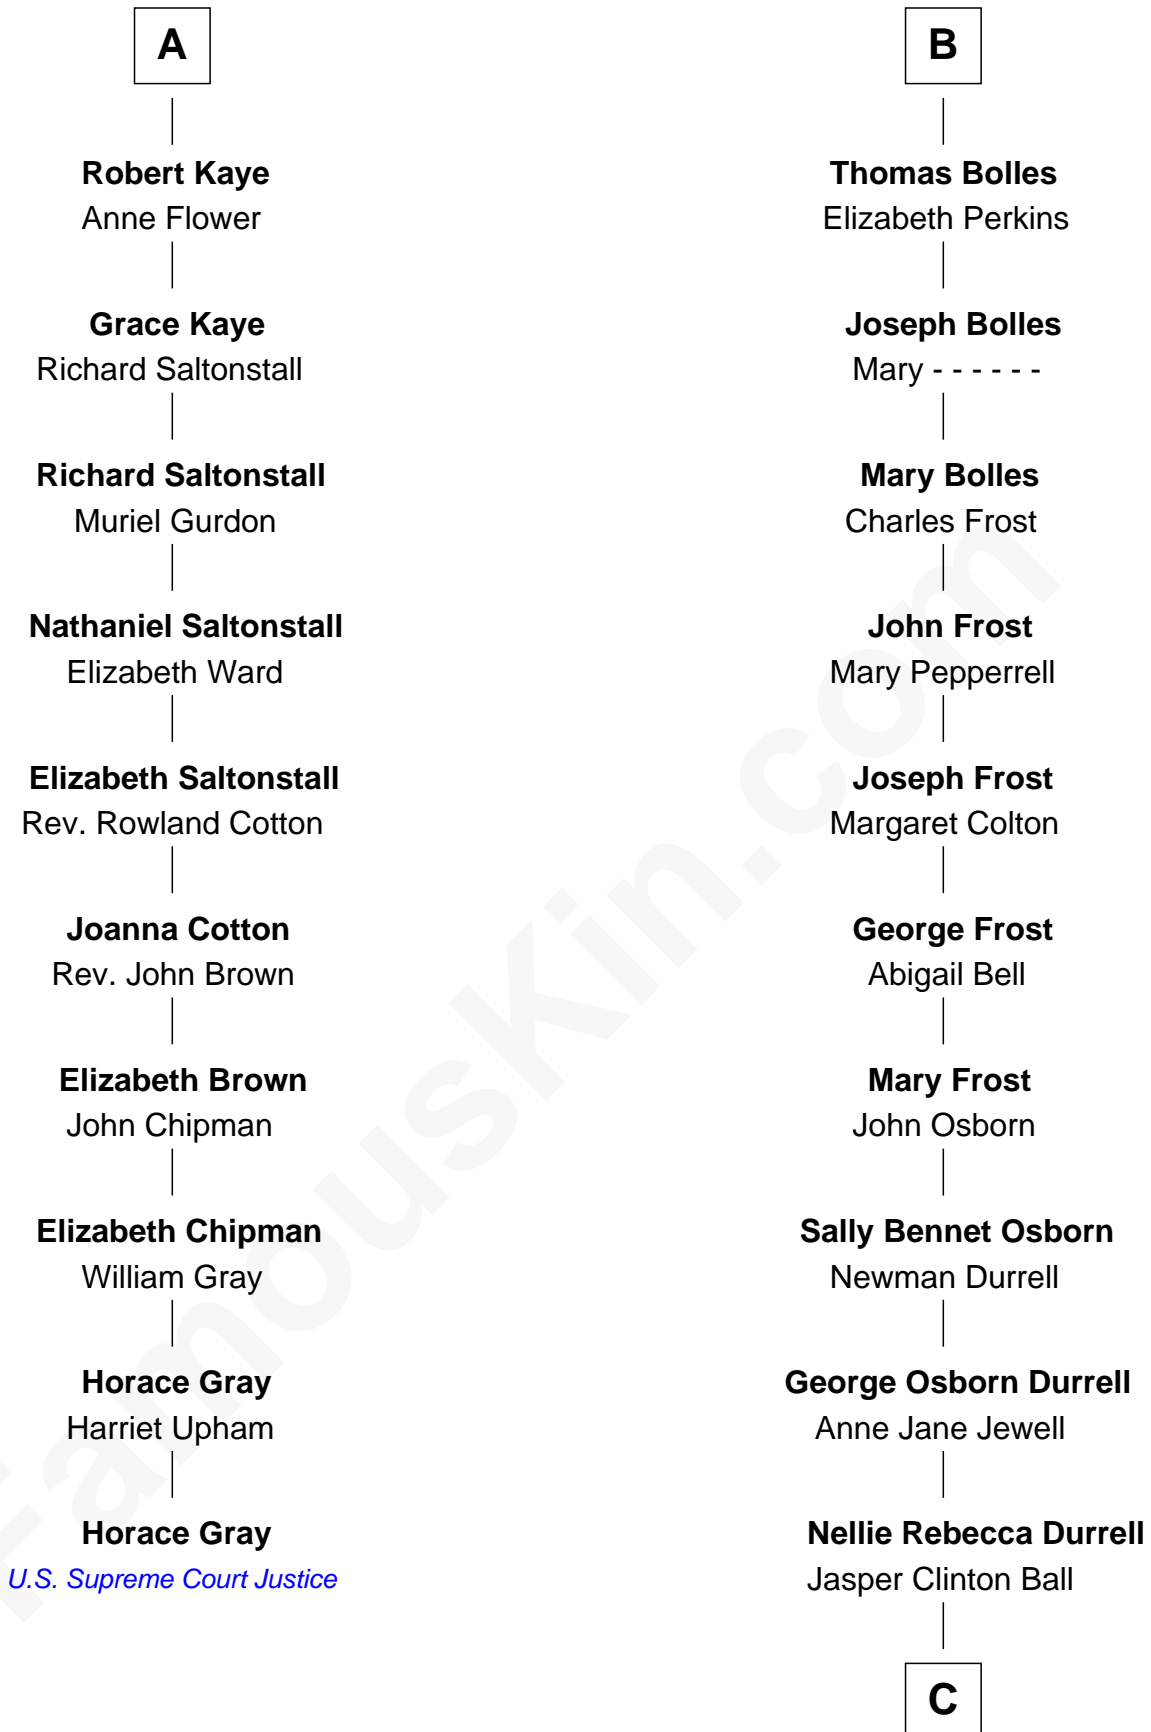

FamousKin.com

Relationship Chart of

Horace Gray

U.S. Supreme Court Justice

16th cousin 2 times removed of

Lucille Ball

TV Actress - "I Love Lucy"

C

Henry Durrell Ball
Desiree Evelyn Hunt

Lucille Ball
TV Actress - "I Love Lucy"

FamousKin.com