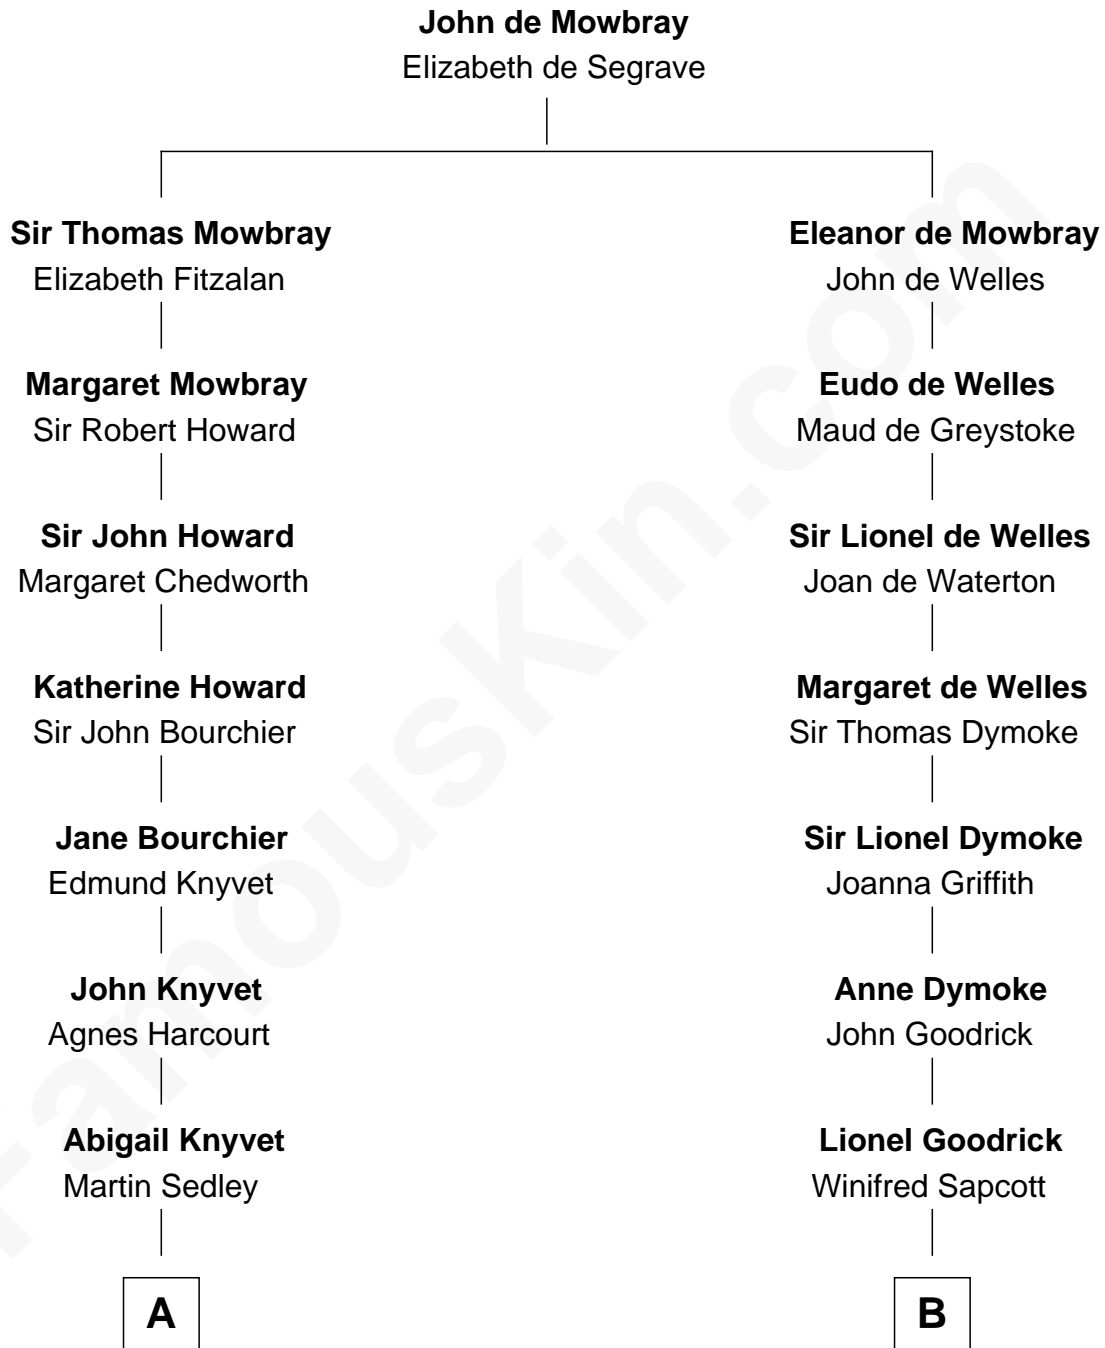

FamousKin.com

Relationship Chart of

Horace Gray

U.S. Supreme Court Justice

15th cousin 4 times removed of

Lucille Ball

TV Actress - "I Love Lucy"

C

Nellie Rebecca Durrell

Jasper Clinton Ball

Henry Durrell Ball

Desiree Evelyn Hunt

Lucille Ball

TV Actress - "I Love Lucy"

FamousKin.com