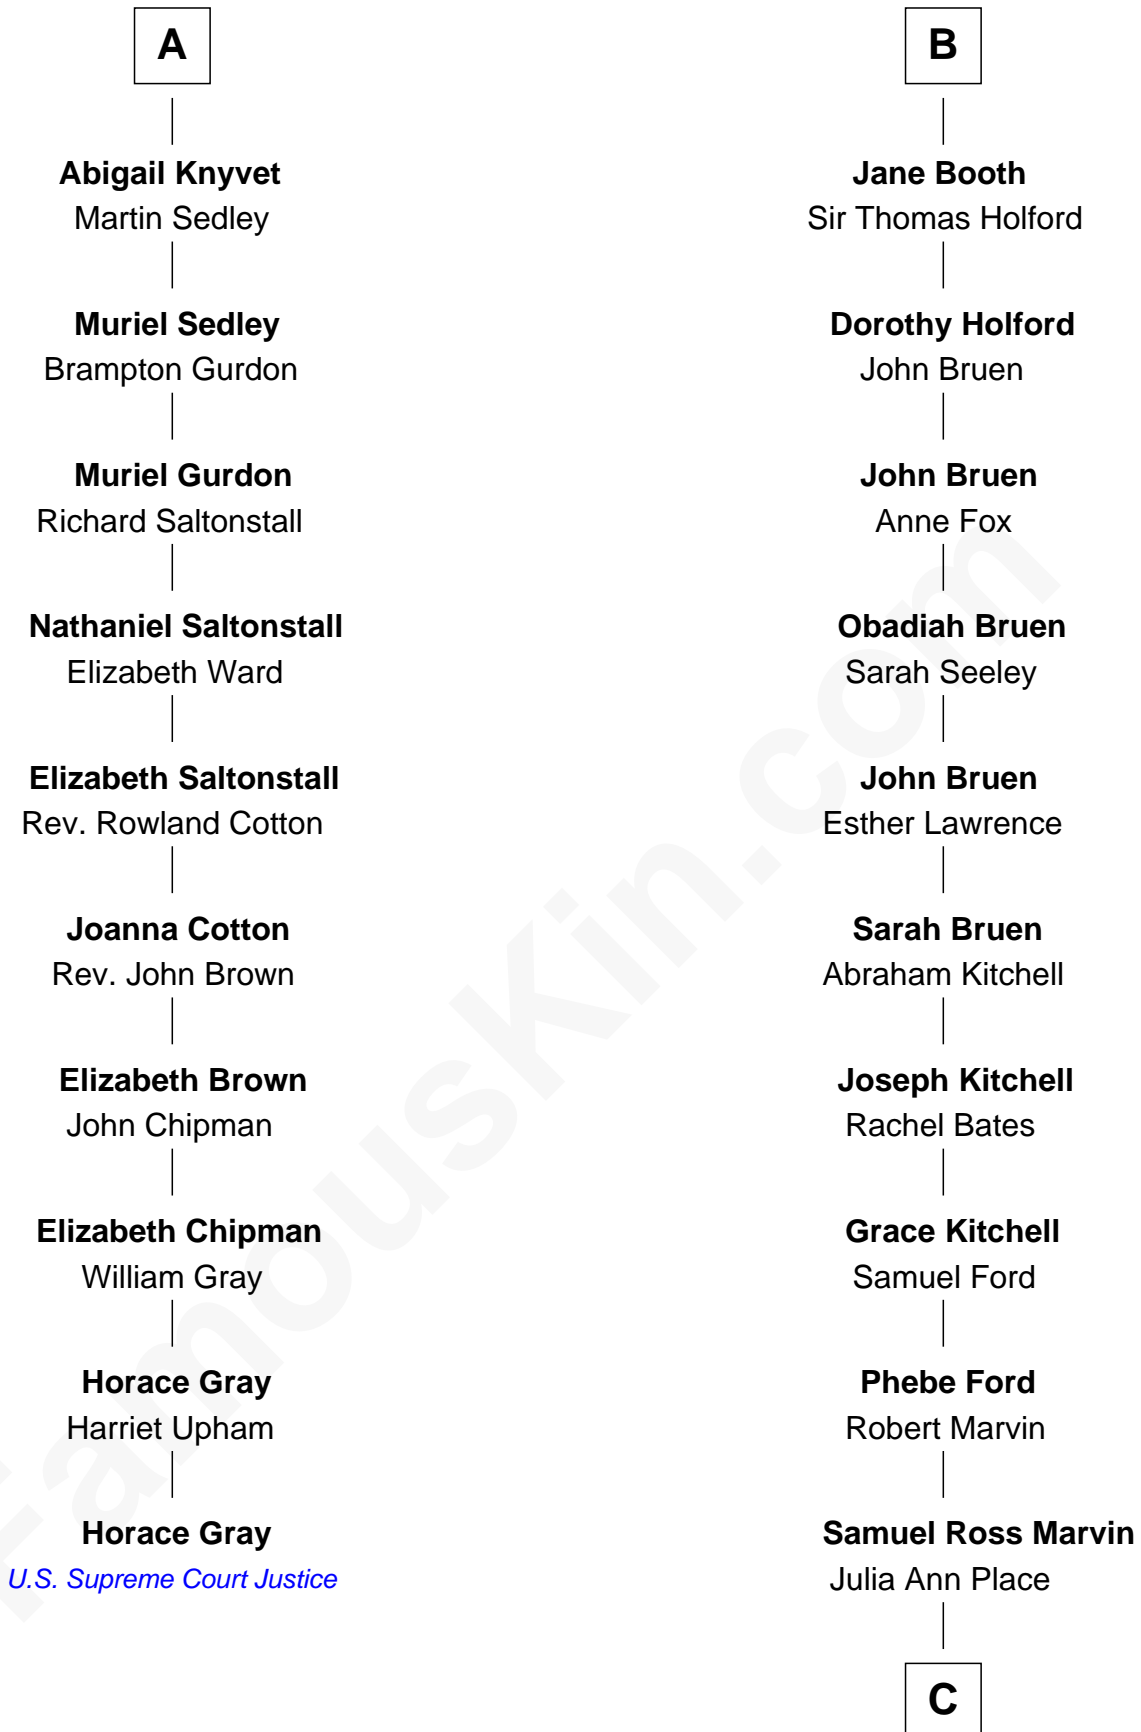

FamousKin.com

Relationship Chart of

Horace Gray

U.S. Supreme Court Justice

16th cousin 5 times removed of

Jeb Bush

43rd Governor of Florida

C

Jerome Place Marvin

Martha Ann Stokes

Mabel Marvin

Scott Pierce

Marvin Pierce

Pauline Robinson

Barbara Pierce

George Herbert Walker Bush