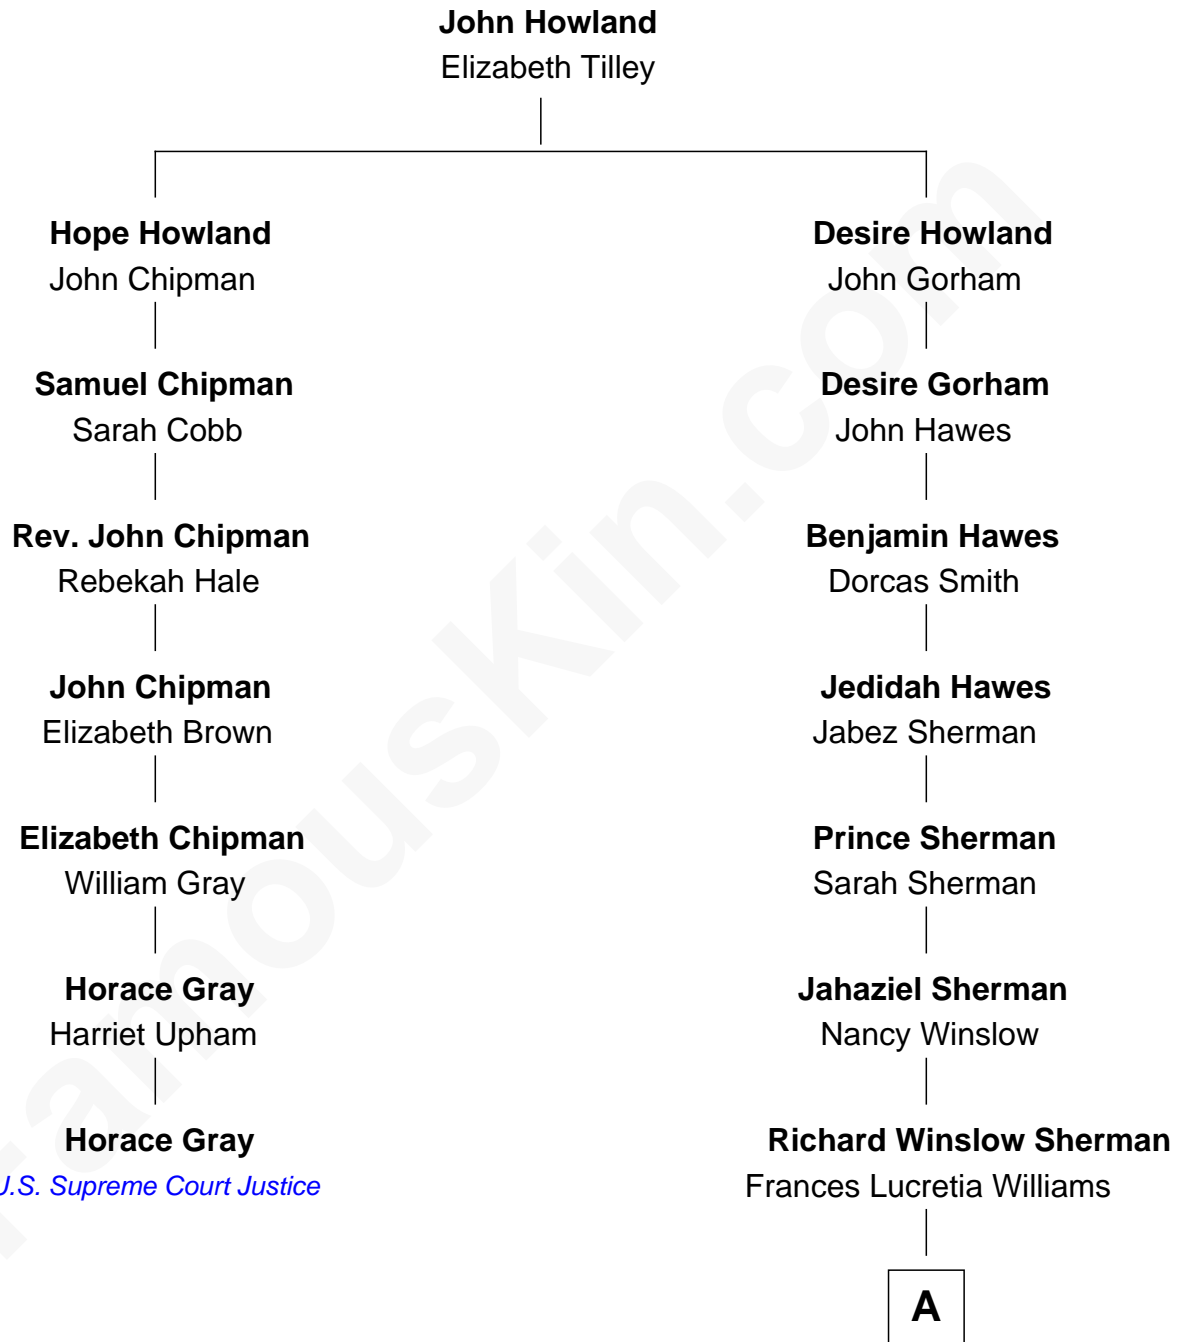

FamousKin.com

Relationship Chart of

Horace Gray

U.S. Supreme Court Justice

6th cousin 2 times removed of

James Sherman

27th U.S. Vice-President

A

|
Mary Frances Sherman
Richard Updike Sherman

|
James Sherman
27th U.S. Vice-President

FamousKin.com