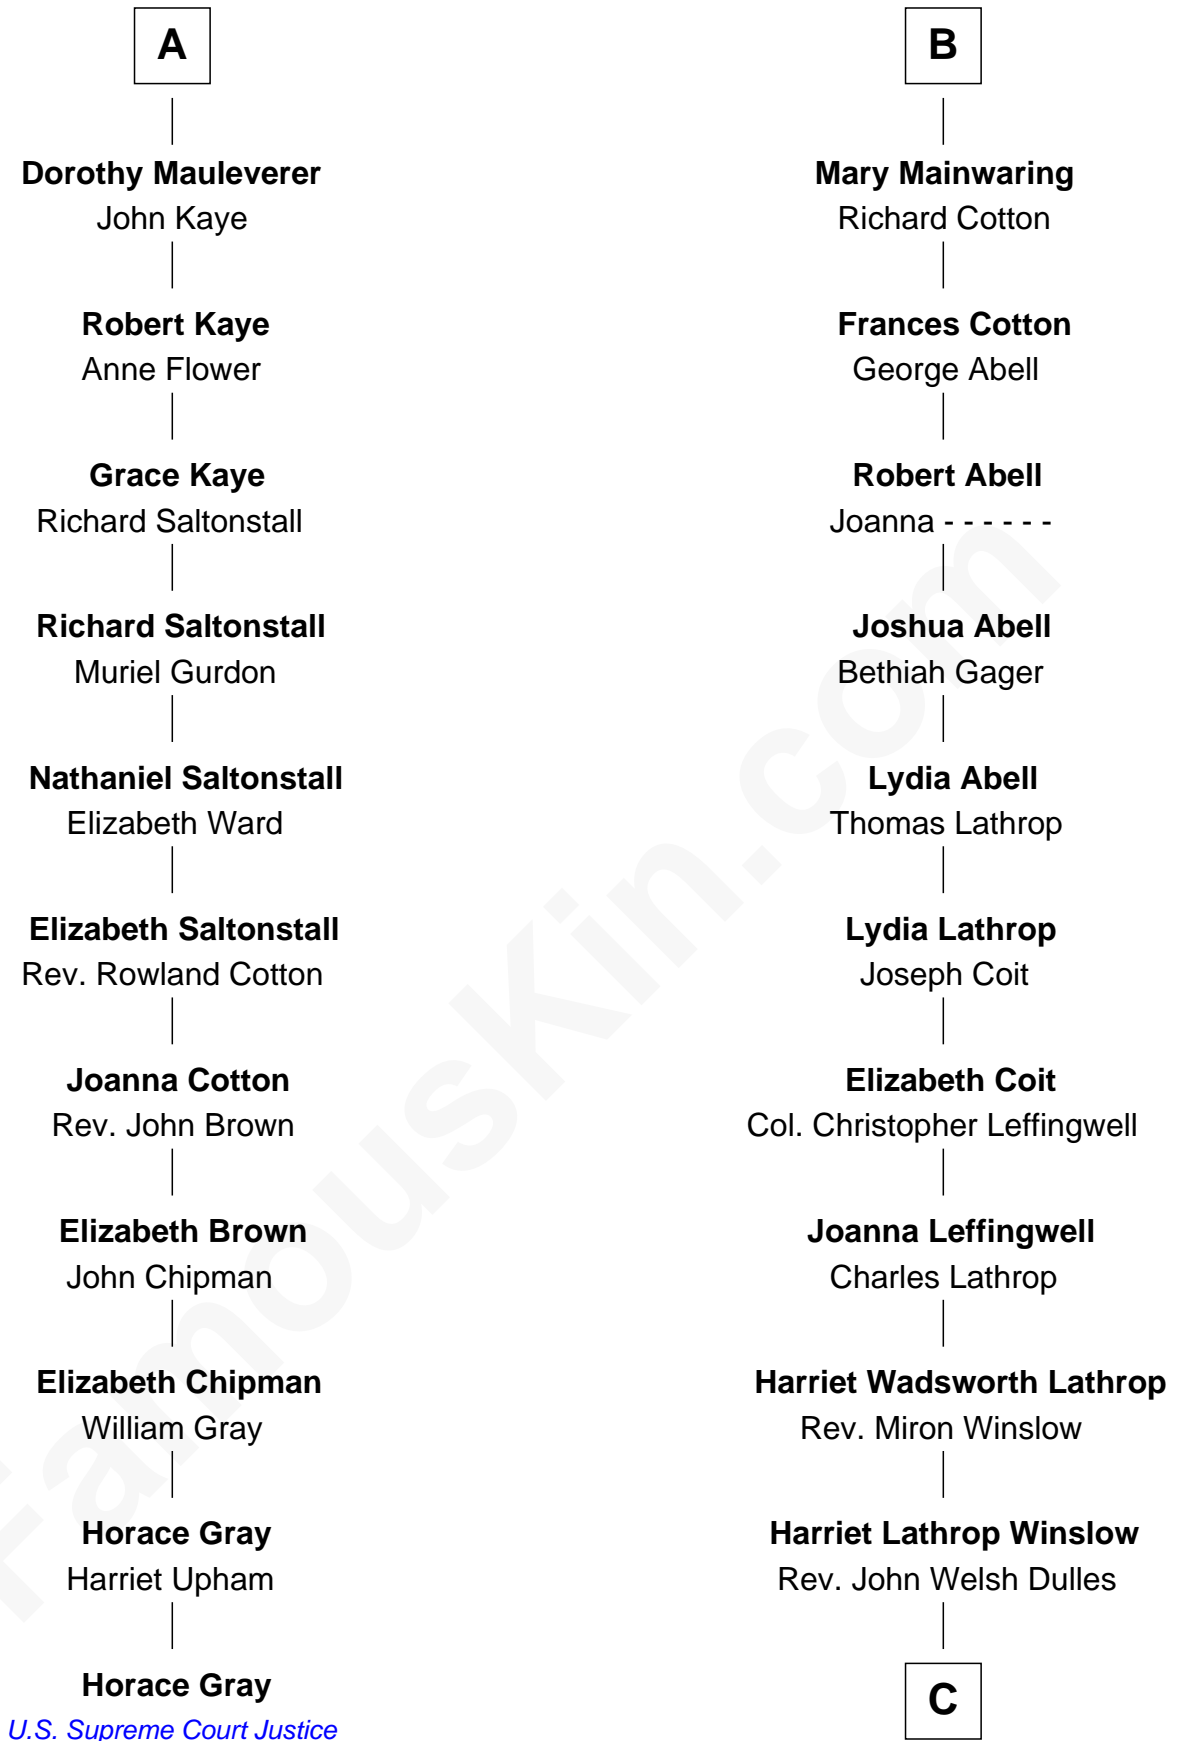

## Relationship Chart of

### Horace Gray

*U.S. Supreme Court Justice*

17th cousin 1 time removed of

**Allen Dulles**

*5th Director of the C.I.A.*

**Sir Thomas de Beauchamp**

Katherine de Mortimer

**C**