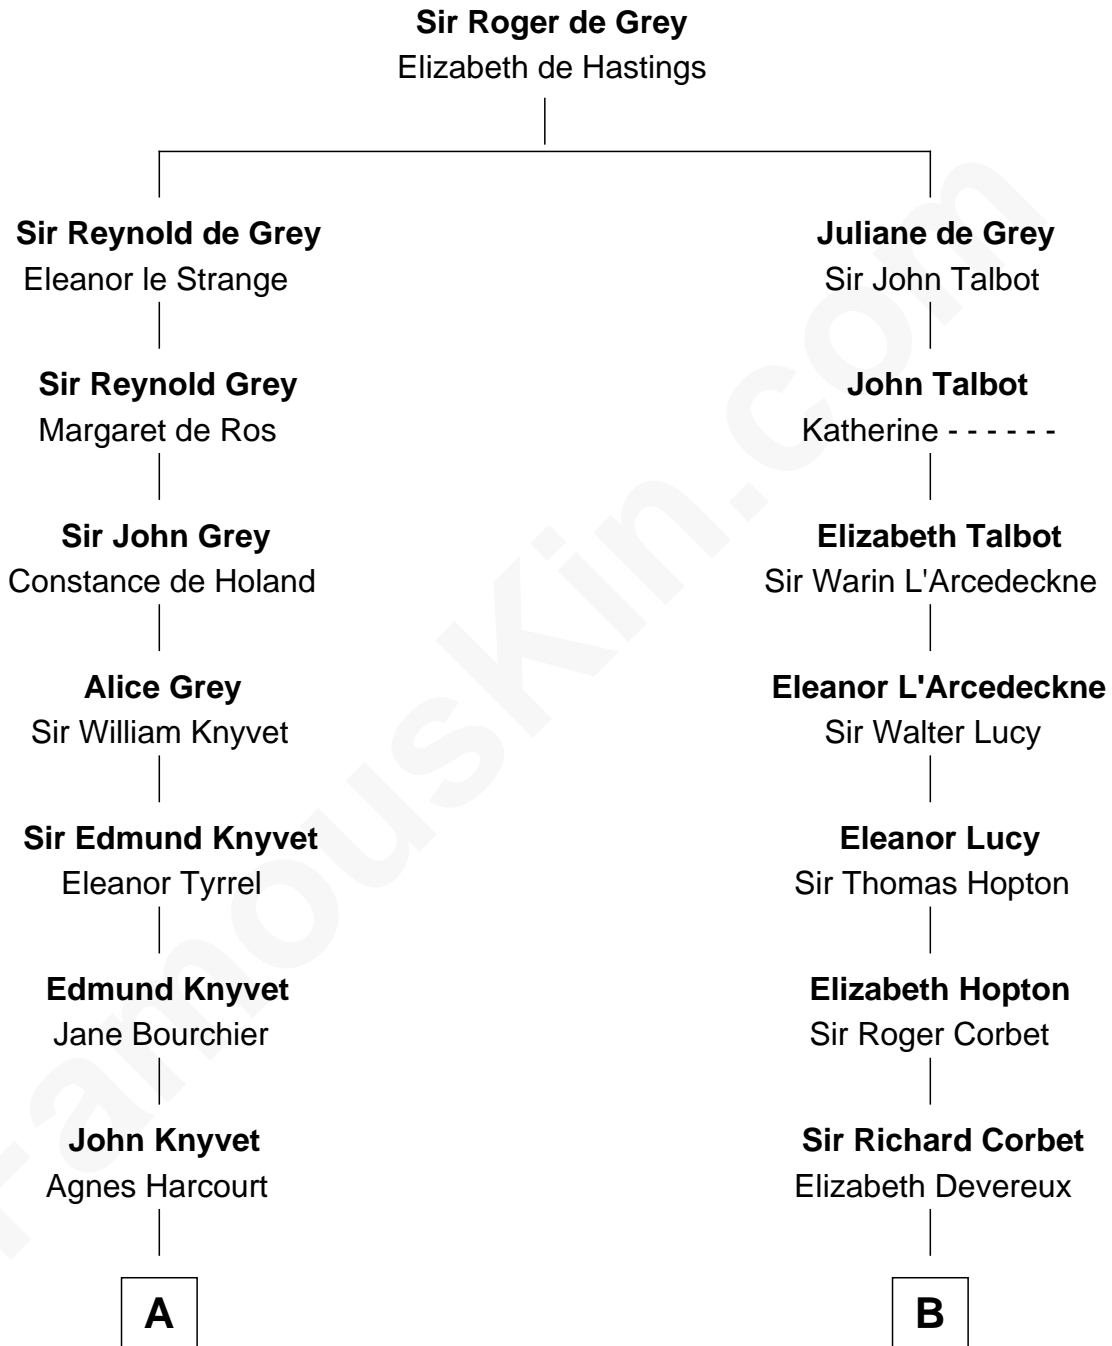

## Relationship Chart of

### Horace Gray

*U.S. Supreme Court Justice*

16th cousin 5 times removed of

**Allen Dulles**

*5th Director of the C.I.A.*

**C**

**Joanna Leffingwell**

Charles Lathrop