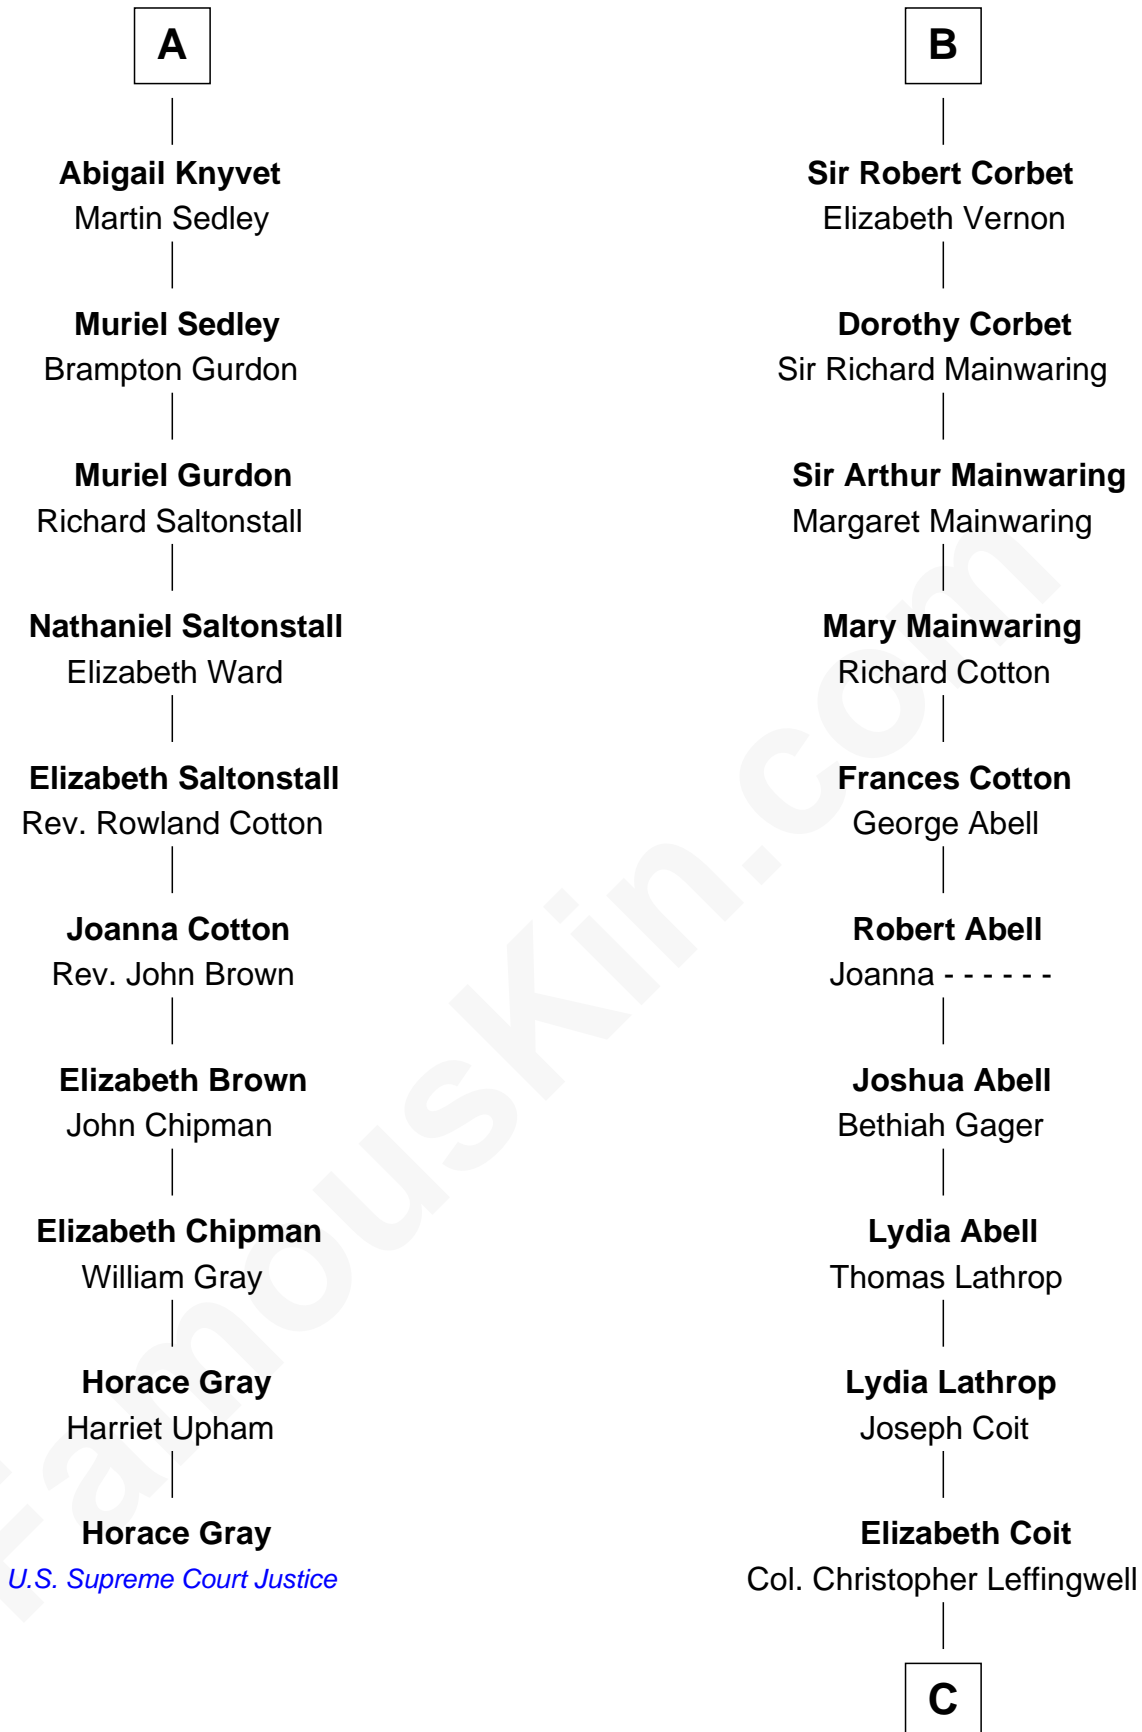

## Relationship Chart of

### Horace Gray

*U.S. Supreme Court Justice*

16th cousin 5 times removed of

**Allen Dulles**

*5th Director of the C.I.A.*

**C**

**Joanna Leffingwell**

Charles Lathrop