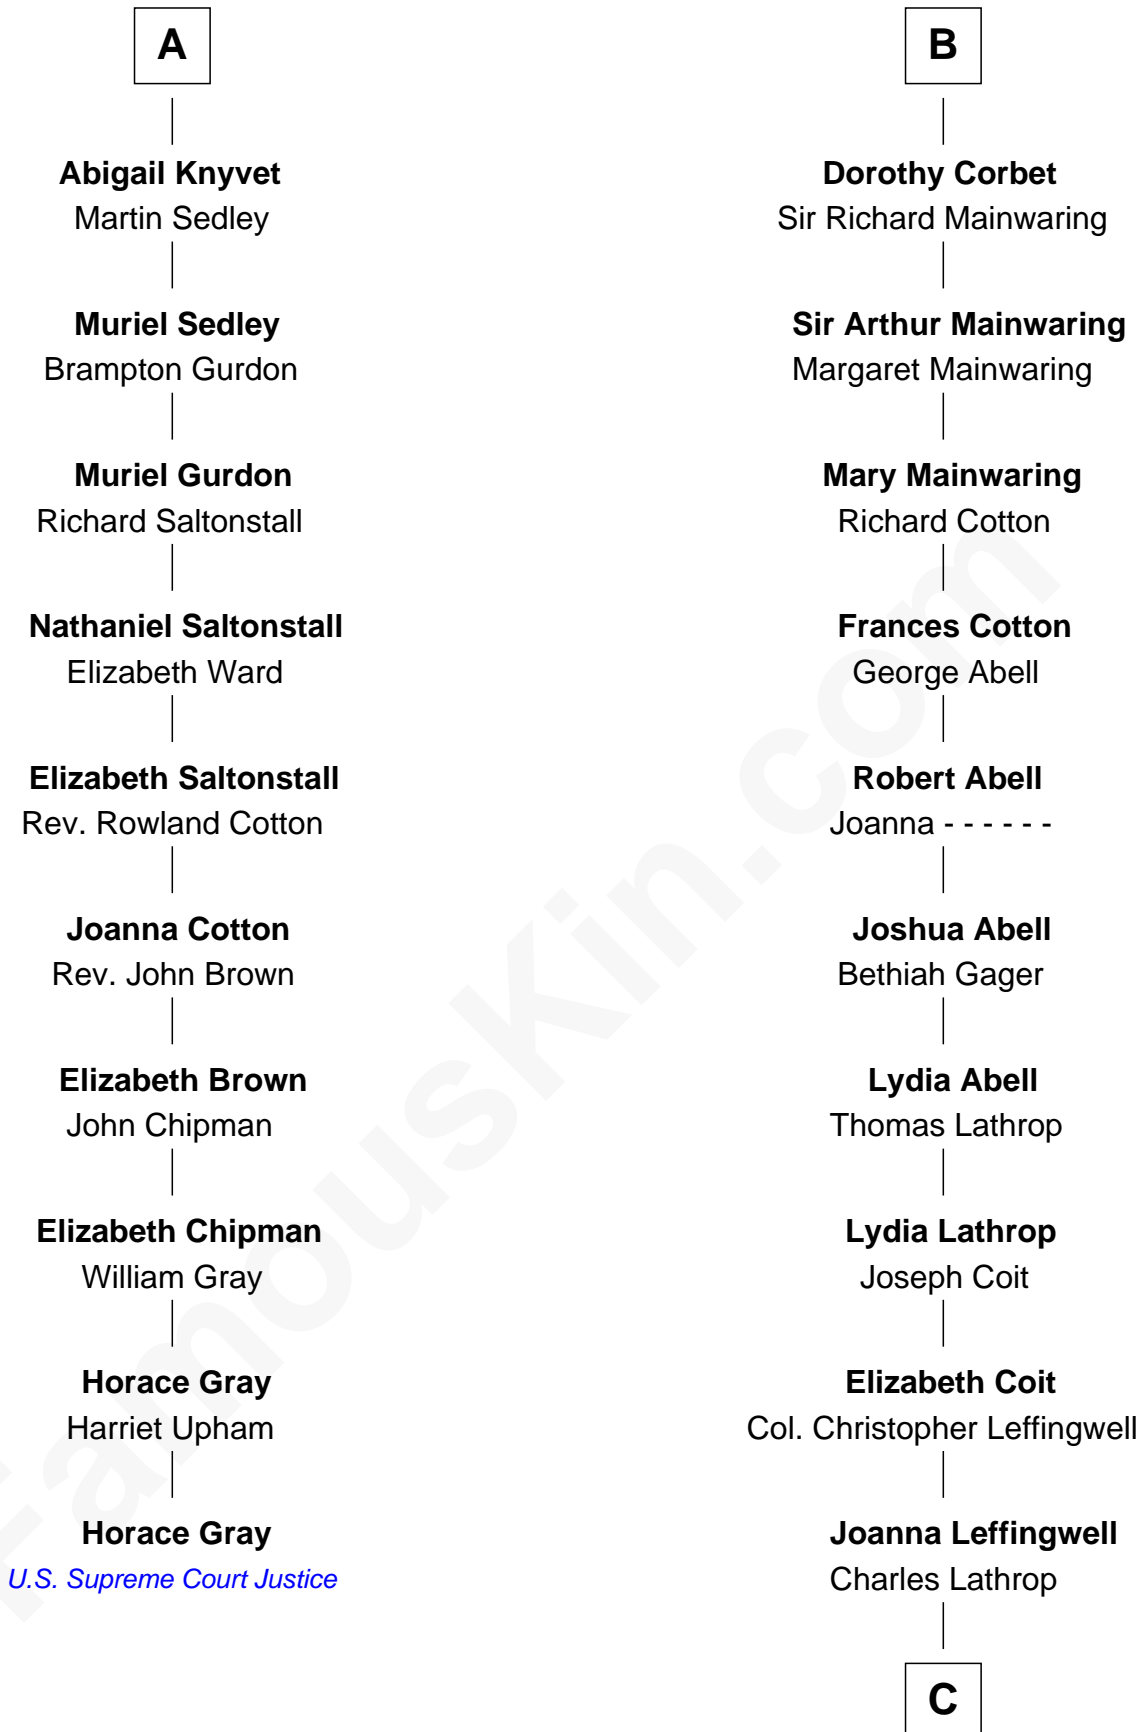

## Relationship Chart of

### Horace Gray

*U.S. Supreme Court Justice*

16th cousin 4 times removed of

**Allen Dulles**

*5th Director of the C.I.A.*

**C**

—  
**Harriet Wadsworth Lathrop**

Rev. Miron Winslow

—  
**Harriet Lathrop Winslow**

Rev. John Welsh Dulles

—  
**Allen Macy Dulles**

Edith Foster

—  
**Allen Dulles**

*5th Director of the C.I.A.*