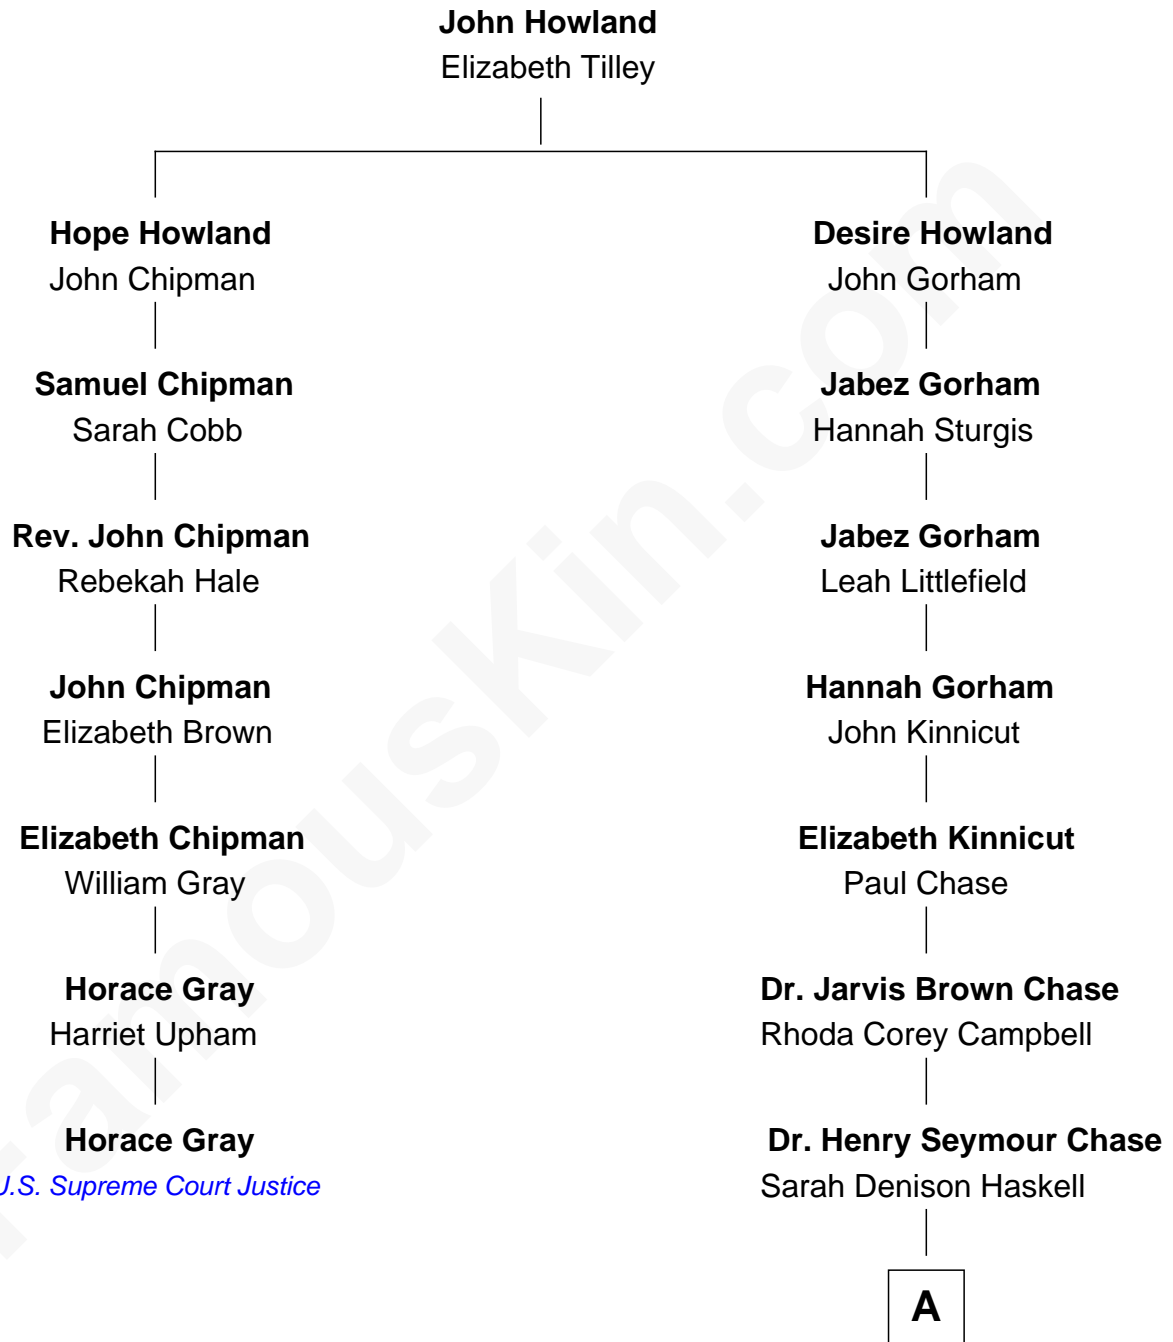

FamousKin.com

Relationship Chart of

Horace Gray

U.S. Supreme Court Justice

6th cousin 4 times removed of

Chevy Chase

Comedian, Actor and Writer

A

Charles Denison Chase

Grace Metcalfe

Edward Leigh Chase

Mabel Penrose Tinsley

Edward Tinsley Chase

Cathalene Parker Browning

Chevy Chase

Comedian, Actor and Writer