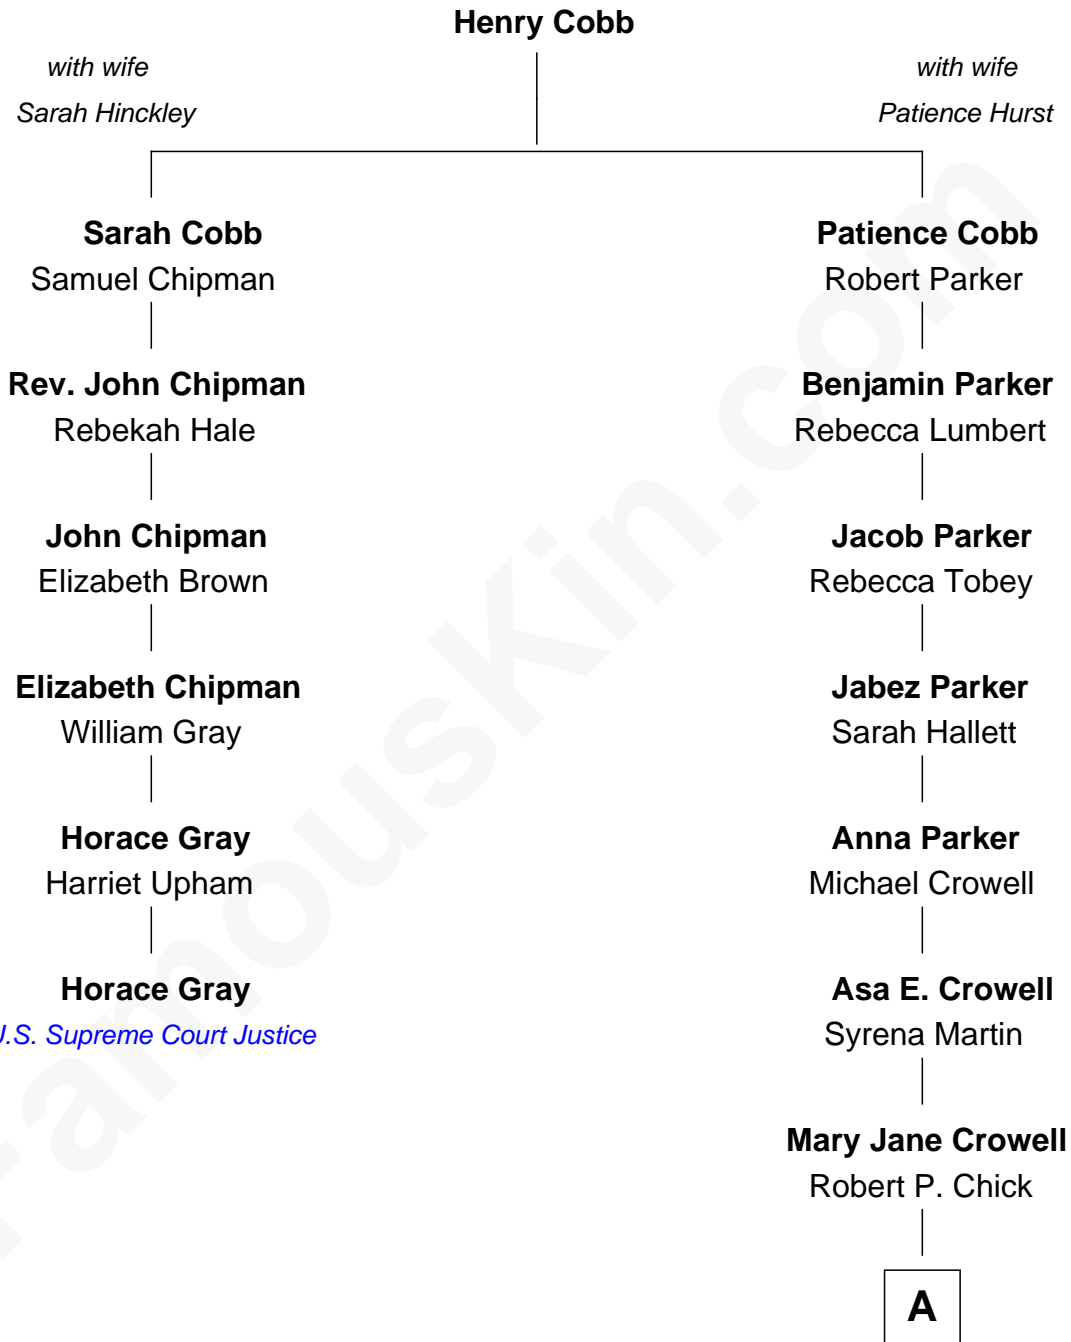

FamousKin.com

Relationship Chart of

Horace Gray

U.S. Supreme Court Justice

5th cousin 6 times removed of

Seth MacFarlane

Actor, Animator, Writer and Producer

A

Adelbert P. Chick

Helen E. Loveland

June A. Chick

Richard Edward Shean

Selina Alfreda Shean

Milton Worcester MacFarlane

Ronald Milton MacFarlane

Ann Perry Sager