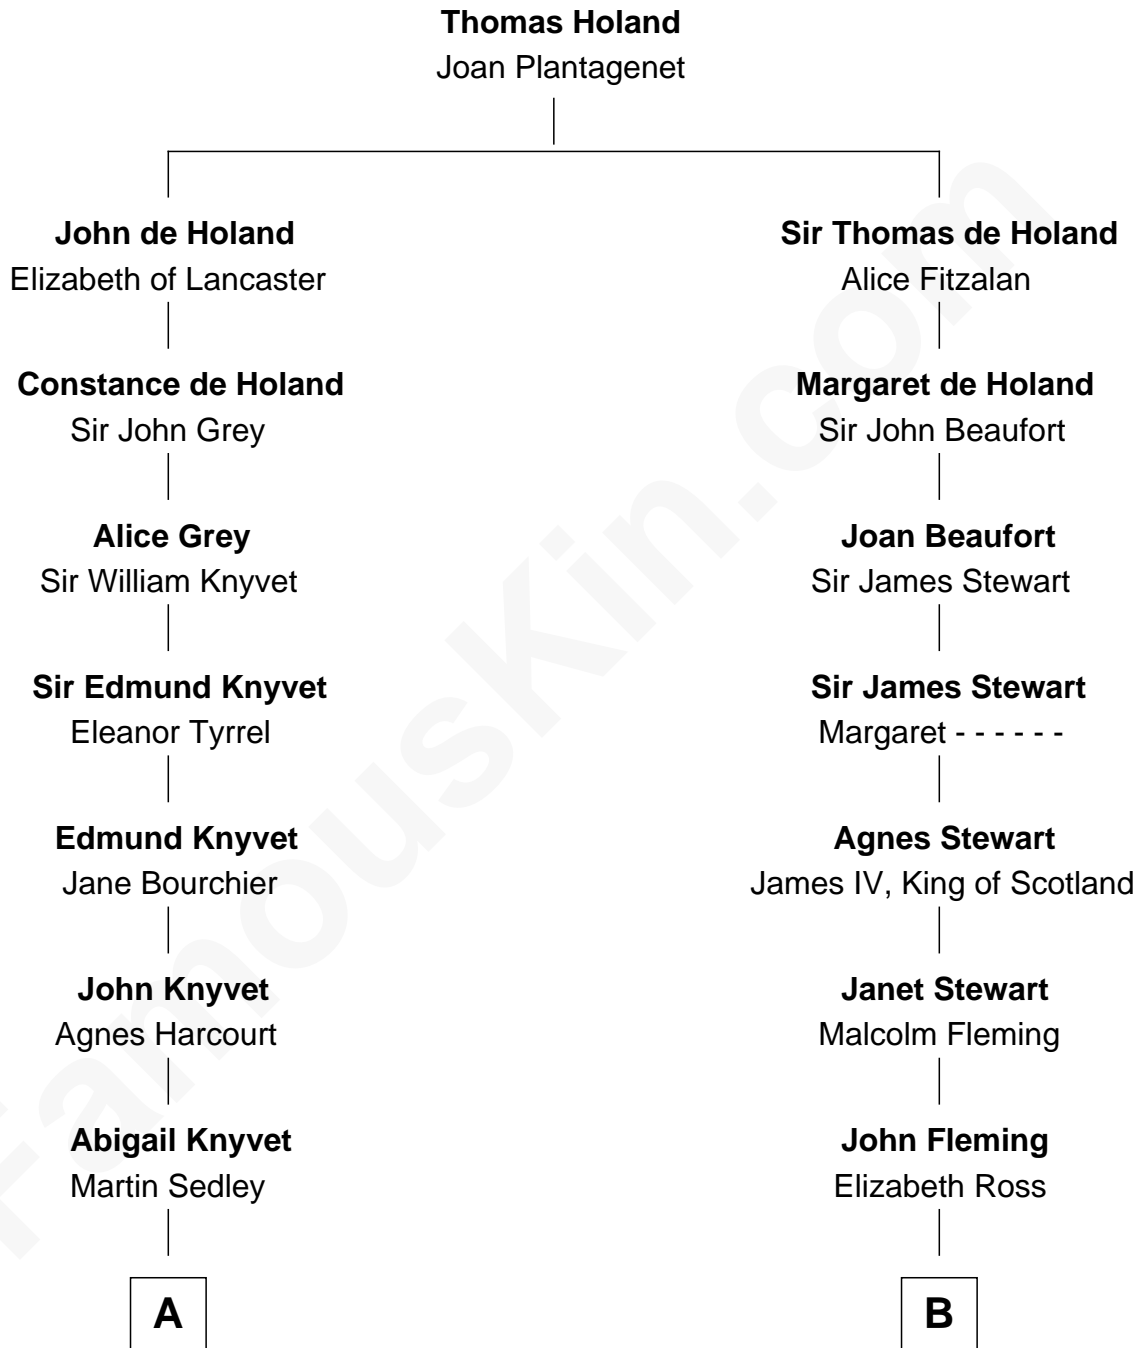

## Relationship Chart of

### Horace Gray

*U.S. Supreme Court Justice*

15th cousin 4 times removed of

**Guy Ritchie**

*British Filmmaker*

C

**Doris Margaretta McLaughlin**

Stuart John Ritchie

**John Vivian Ritchie**

Amber Mary Parkinson

**Guy Ritchie**

*British Filmmaker*