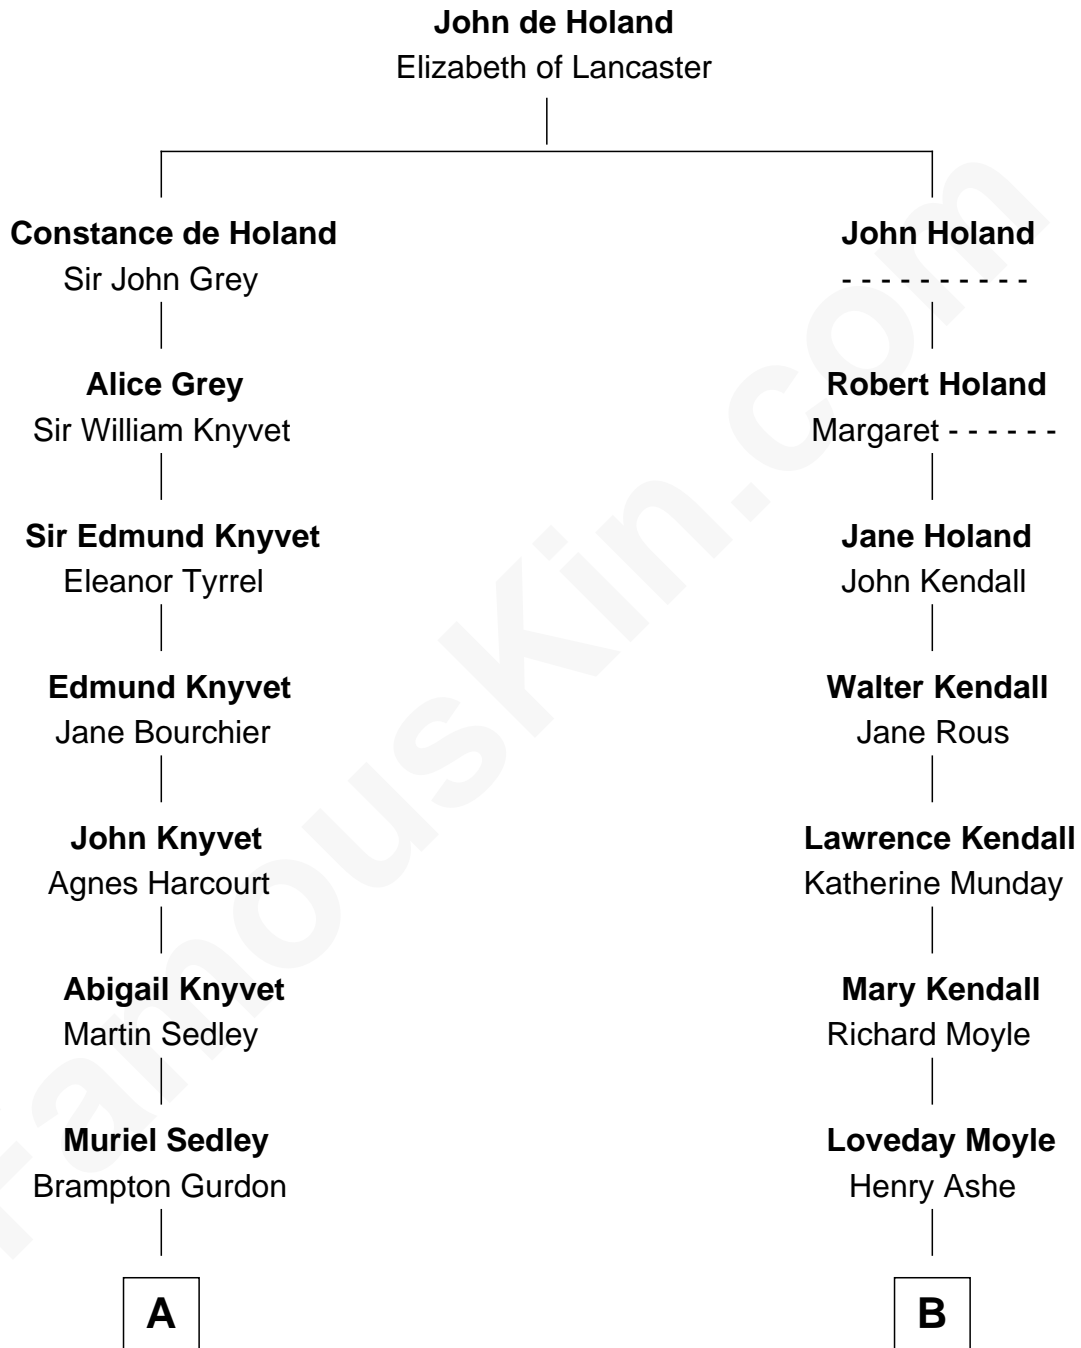

FamousKin.com

Relationship Chart of Horace Gray

U.S. Supreme Court Justice

14th cousin 2 times removed of

Buckminster Fuller

Author, Architect, and Inventor

A

Muriel Gurdon