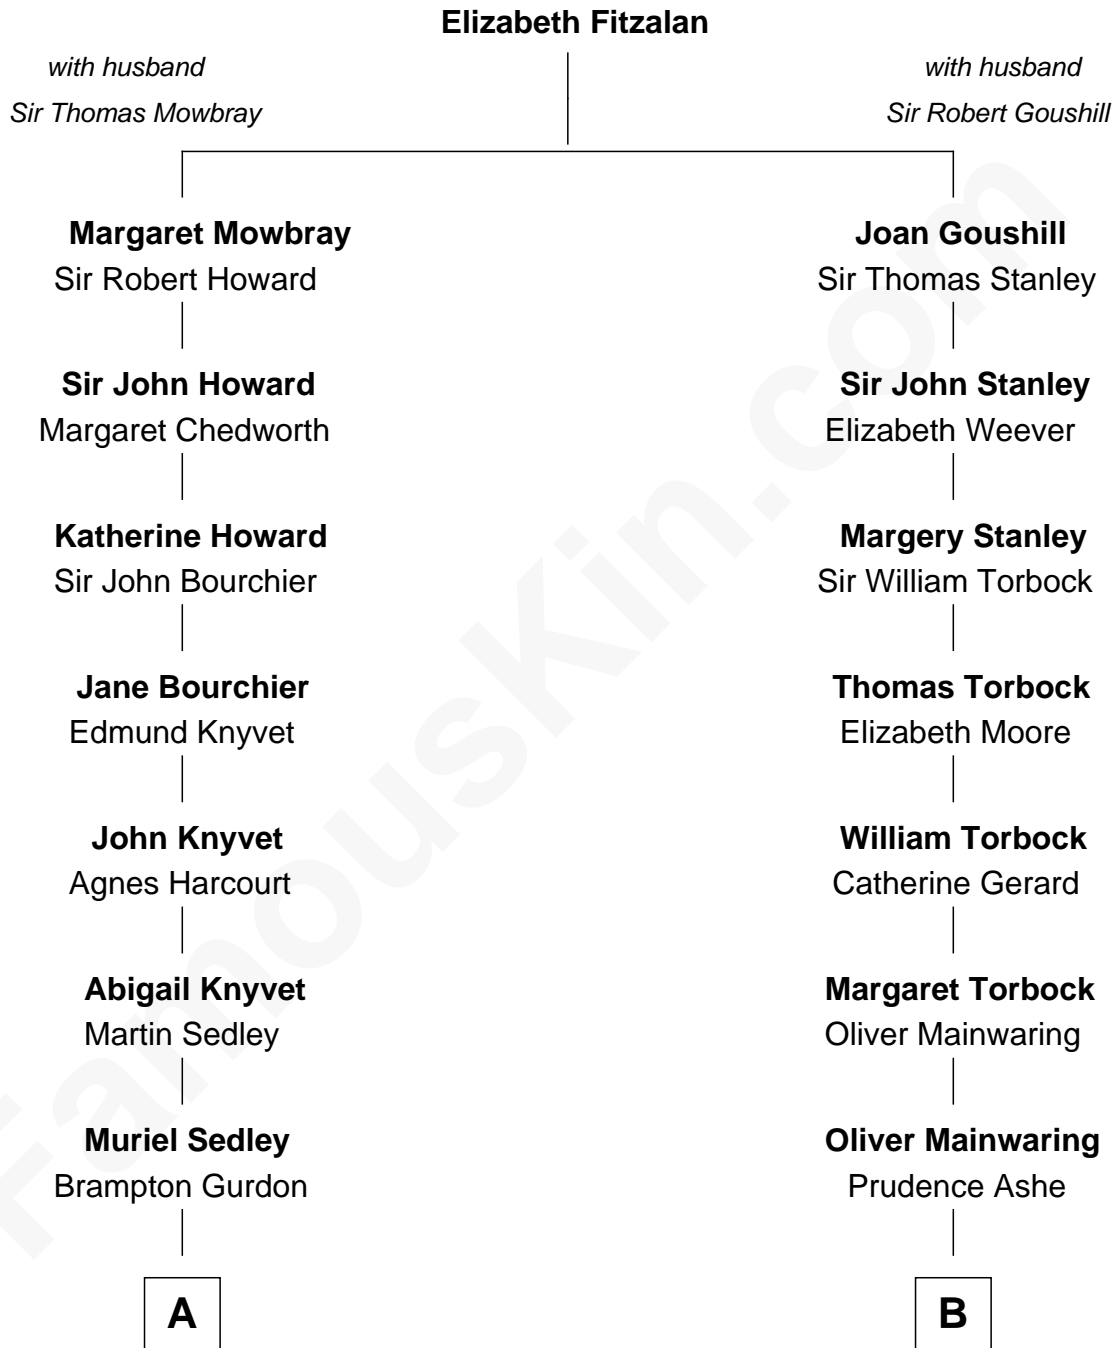

FamousKin.com

Relationship Chart of

Horace Gray

U.S. Supreme Court Justice

14th cousin 1 time removed of

Buckminster Fuller

Author, Architect, and Inventor

A