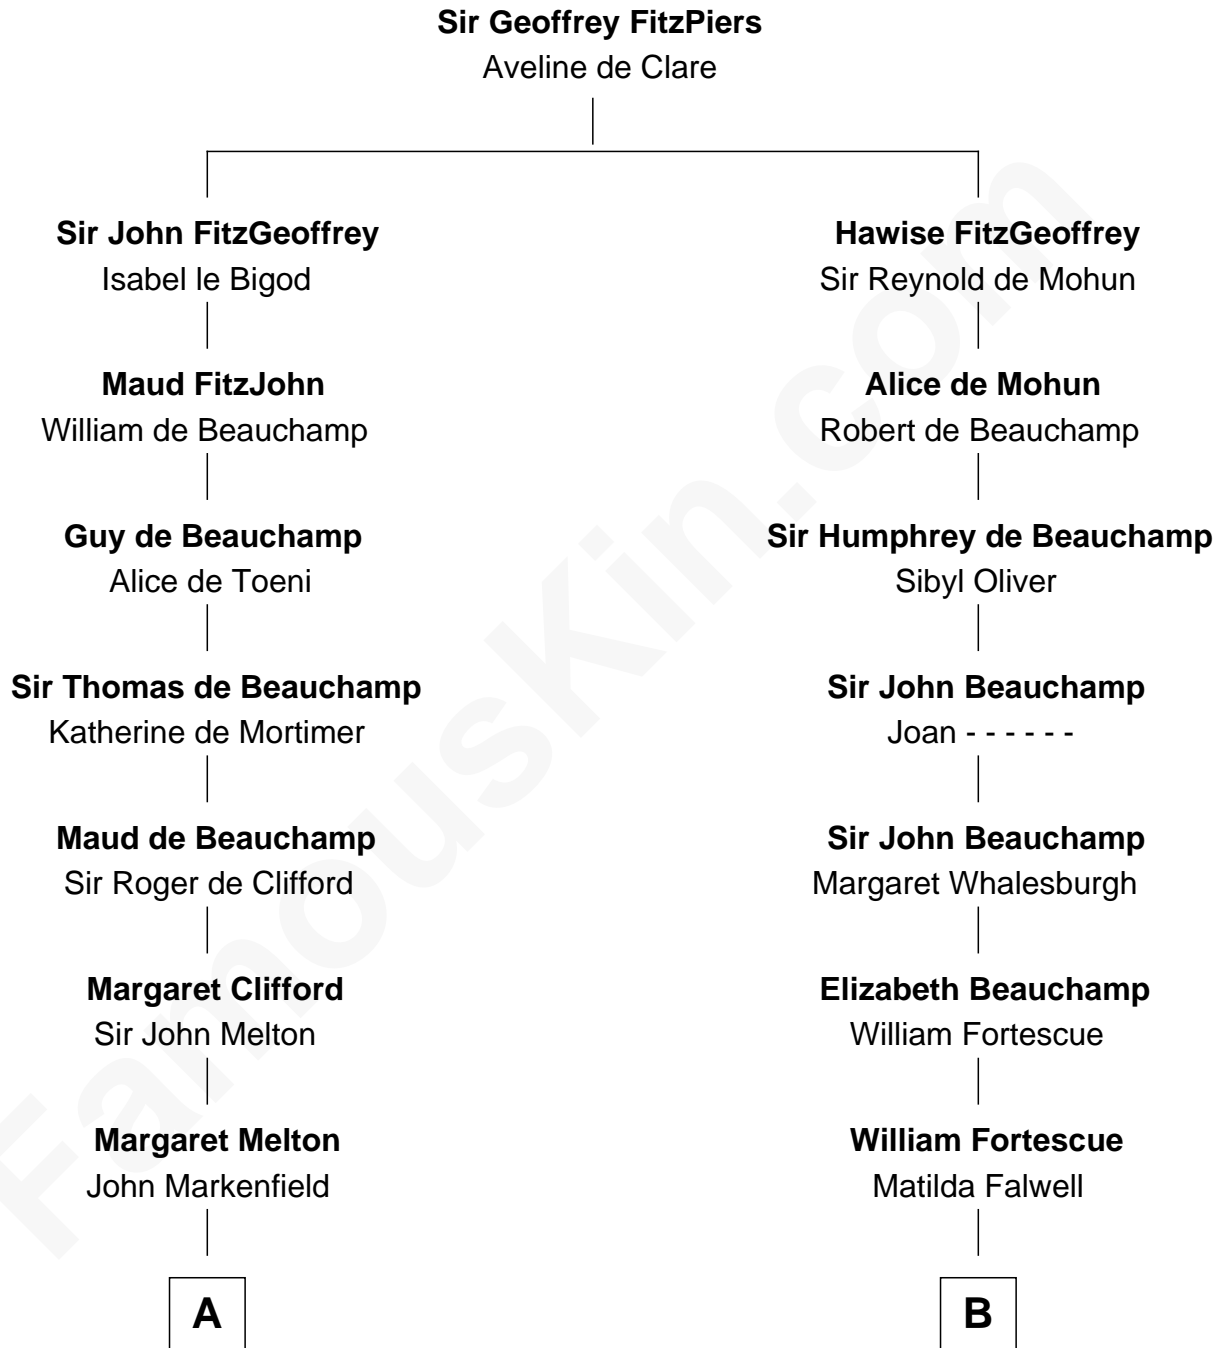

FamousKin.com

Relationship Chart of

Horace Gray

U.S. Supreme Court Justice

20th cousin 1 time removed of

Lewis Henry Morgan
Pioneering Anthropologist

C

Joanna Cotton
Rev. John Brown

Elizabeth Brown
John Chipman

Elizabeth Chipman
William Gray

Horace Gray
Harriet Upham

Horace Gray
U.S. Supreme Court Justice

D

Elijah Clap
Mary Benton

Mary Clap
Lemuel Steele

Harriet Steele
Jedediah Morgan

Lewis Henry Morgan
Pioneering Anthropologist

FamousKin.com